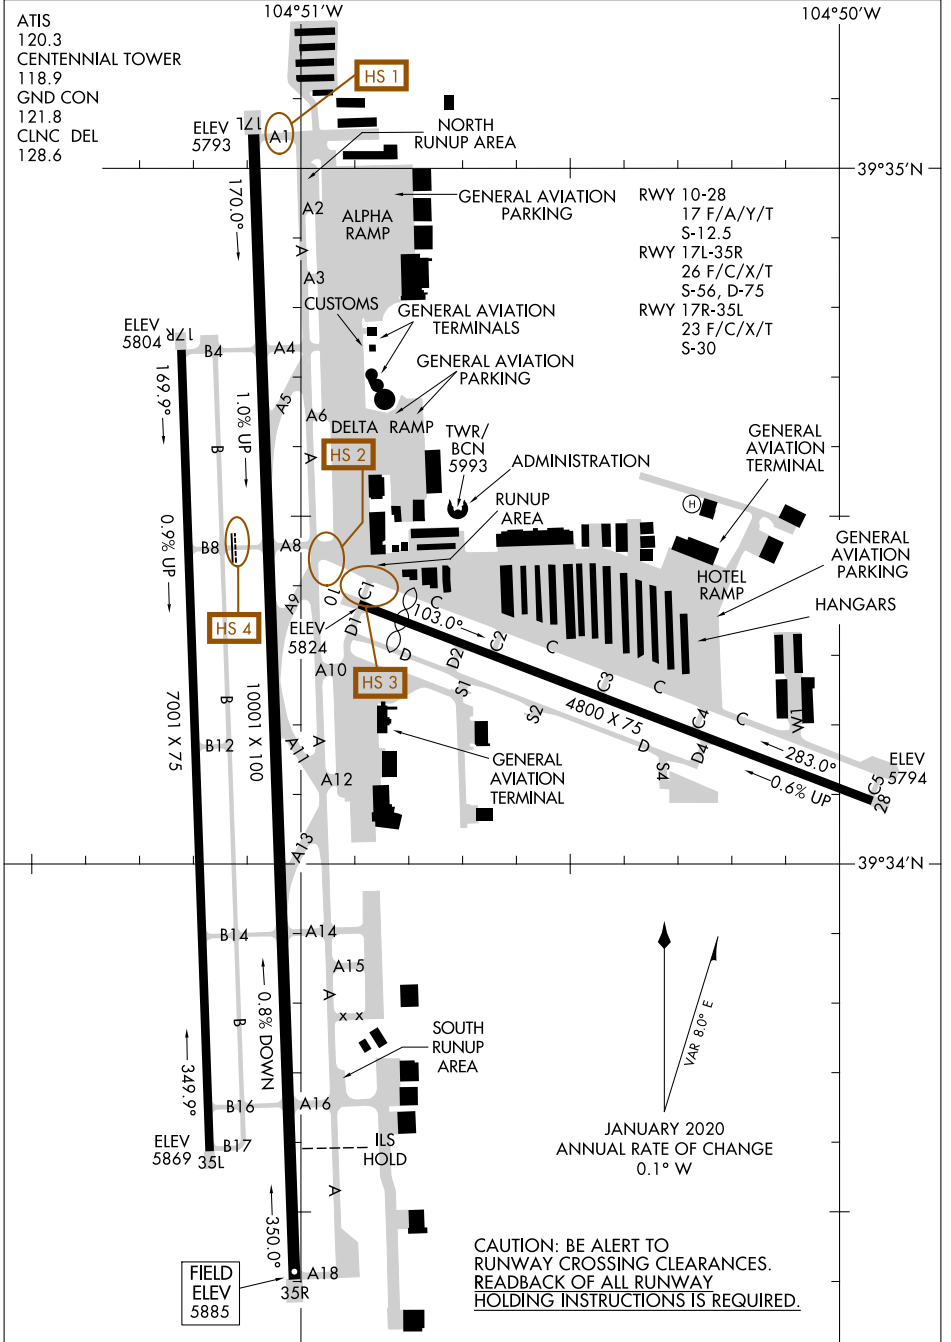

AIRPORT DIAGRAM

AL-5715 (FAA)

CENTENNIAL (APA)
DENVER, COLORADO

SW-1, 16 MAY 2024 to 13 JUN 2024

SW-1, 16 MAY 2024 to 13 JUN 2024

AIRPORT DIAGRAM

DENVER, COLORADO
CENTENNIAL (APA)