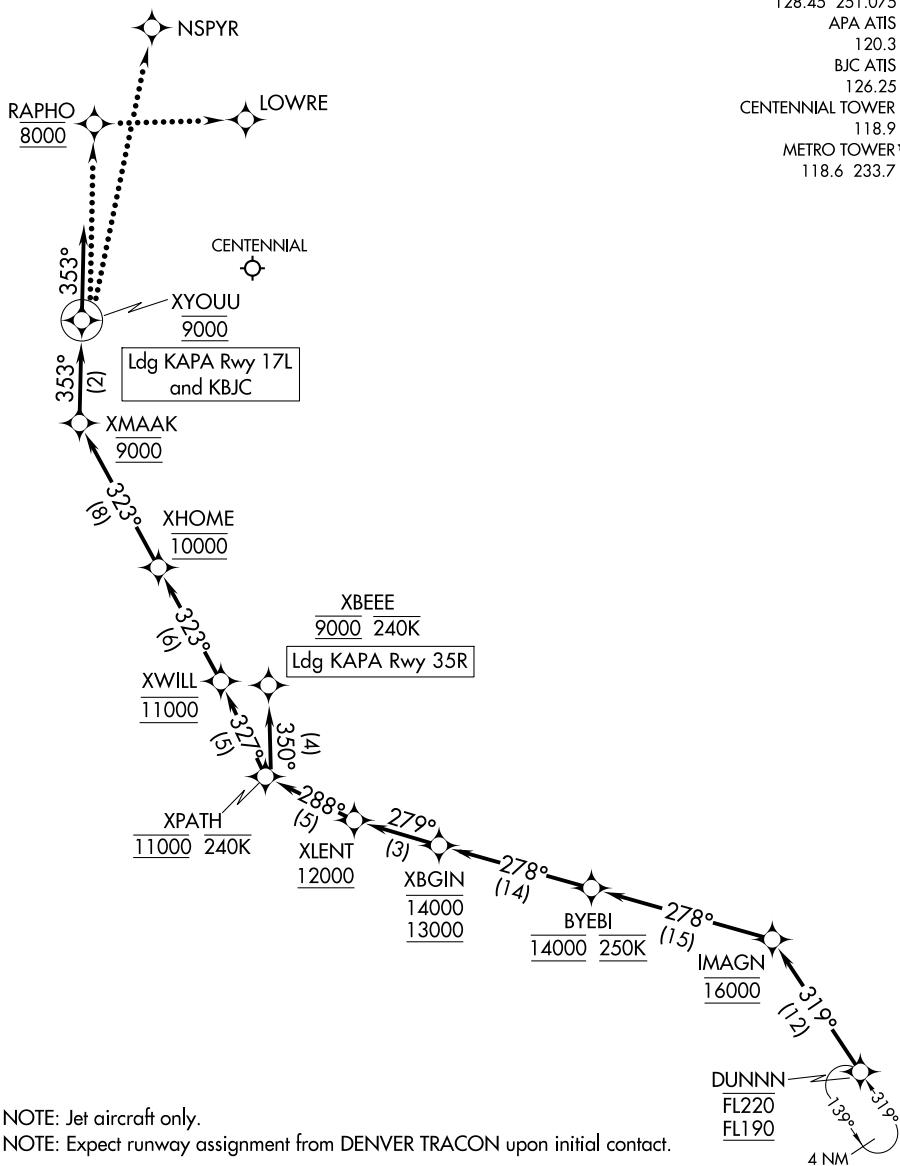

(DUNNN.DUNNN5) 22195

AL-5715 (FAA)

DUNNN FIVE ARRIVAL (RNAV) Arrival Routes

DENVER, COLORADO

ROCKY MOUNTAIN METRO

RNAV 1 - DME/DME/IRU or GPS.

RADAR required.

DENVER CENTER
 133.4 377.175
 SPRINGS APP CON
 124.0 257.875
 DENVER APP CON
 128.45 251.075
 APA ATIS
 120.3
 BJC ATIS
 126.25
 CENTENNIAL TOWER
 118.9
 METRO TOWER*
 118.6 233.7

SW-1, 16 MAY 2024 to 13 JUN 2024

SW-1, 16 MAY 2024 to 13 JUN 2024

NOTE: Jet aircraft only.

NOTE: Expect runway assignment from DENVER TRACON upon initial contact.

NOTE: Chart not to scale.

(NARRATIVE ON FOLLOWING PAGE)

DUNNN FIVE ARRIVAL (RNAV) Arrival Routes

DENVER, COLORADO

(DUNNN.DUNNN5) 14JUL22