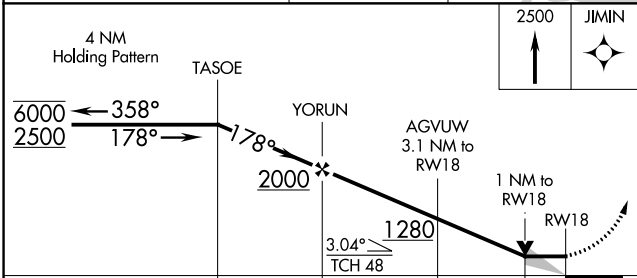

APP CRS	Rwy Idg	4999
178°	TDZE	255
	Apt Elev	256

RNAV (GPS) RWY 18

BLYTHEVILLE MUNI (HKA)

RNP APCH-GPS.	MISSED APPROACH: Climb to 2500 direct JIMIN and hold.
---------------	---

ASOS 135.025	MEMPHIS CENTER 134.65 316.15	UNICOM 123.05 (CTAF) 0
------------------------	--	----------------------------------

CATEGORY	A	B	C	D
LNAV MDA	620-1	365 (400-1)	NA	NA
CIRCLING	760-1 504 (600-1)	780-1 524 (600-1)	NA	NA

SC-1, 16 MAY 2024 to 13 JUN 2024

SC-1, 16 MAY 2024 to 13 JUN 2024