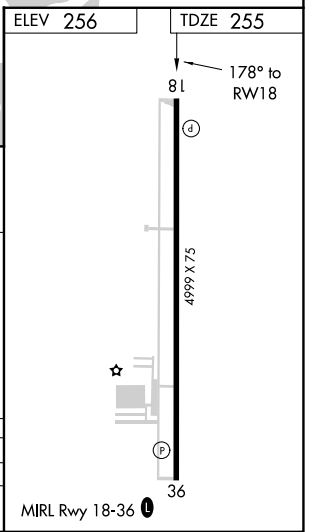

APP CRS	Rwy Idg	4999
178°	TDZE	255
	Apt Elev	256

RNAV (GPS) RWY 18

BLYTHEVILLE MUNI (HKA)

RNP APCH-GPS.	MISSED APPROACH: Climb to 2500 direct JIMIN and hold.
---------------	---

ASOS 135.025	MEMPHIS CENTER 134.65 316.15	UNICOM 123.05 (CTAF) 0
------------------------	--	----------------------------------