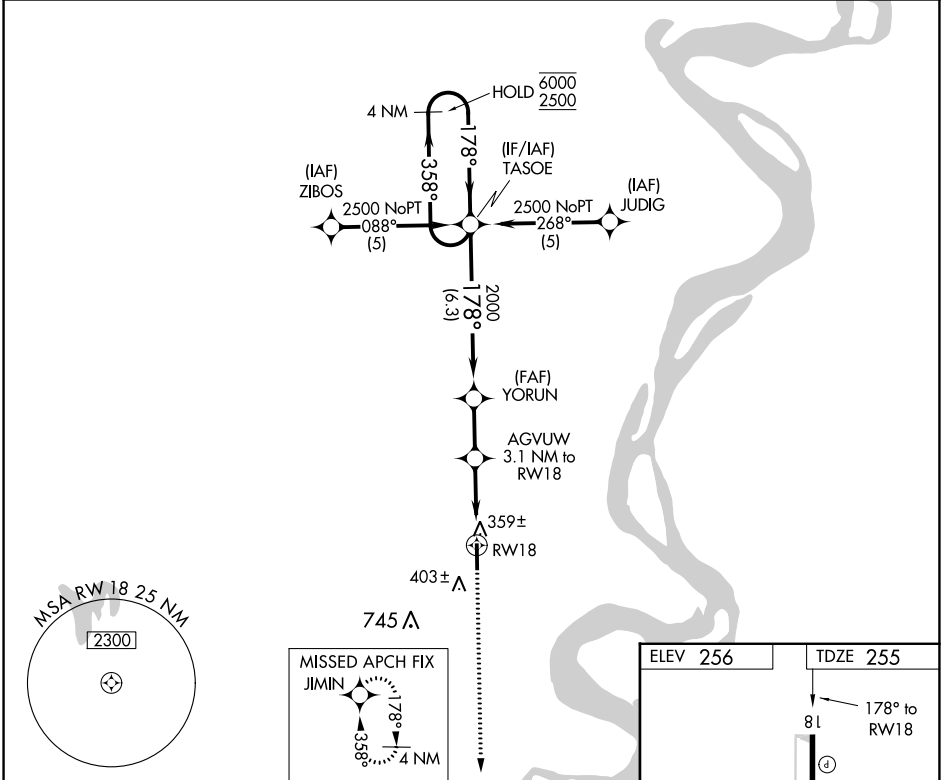

APP CRS	Rwy Idg	4999
178°	TDZE	255
	Apt Elev	256

RNAV (GPS) RWY 18

BLYTHEVILLE MUNI (HKA)

RNP APCH-GPS.	MISSED APPROACH: Climb to 2500 direct JIMIN and hold.
---------------	---

ASOS 135.025	MEMPHIS CENTER 134.65 316.15	UNICOM 123.05 (CTAF) 0
------------------------	--	----------------------------------

CATEGORY	A	B	C	D
LNAV MDA	620-1	365 (400-1)	NA	NA
CIRCLING	760-1 504 (600-1)	780-1 524 (600-1)	NA	NA

SC-1, 16 MAY 2024 to 13 JUN 2024

SC-1, 16 MAY 2024 to 13 JUN 2024