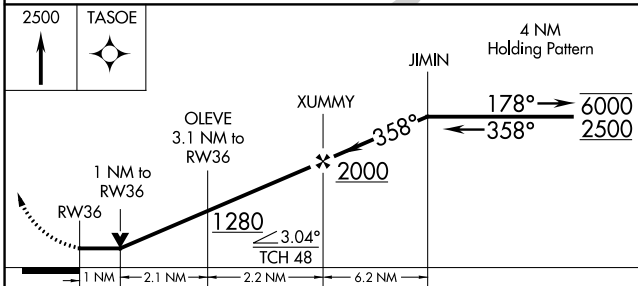

APP CRS	Rwy Idg	4999
358°	TDZE	256
	Apt Elev	256

RNAV (GPS) RWY 36

BLYTHEVILLE MUNI (HKA)

RNP APCH-GPS.	MISSED APPROACH: Climb to 2500 direct TASOE and hold.
Rwy 36 helicopter visibility reduction below 3/4 SM NA.	

ASOS 135.025	MEMPHIS CENTER 134.65 316.15	UNICOM 123.05 (CTAF) 0

CATEGORY	A	B	C	D
LNAV MDA	620-1	364 (400-1)	NA	
CIRCLING	760-1 504 (600-1)	780-1 524 (600-1)	NA	

SC-1, 16 MAY 2024 to 13 JUN 2024

SC-1, 16 MAY 2024 to 13 JUN 2024