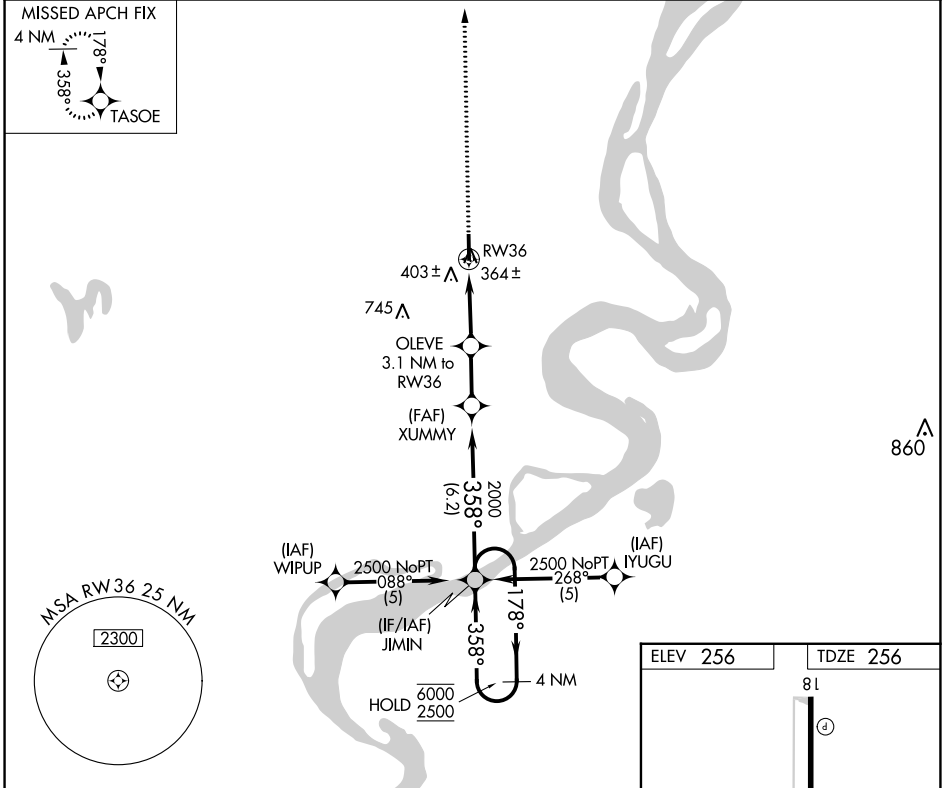

APP CRS	Rwy Idg	4999
358°	TDZE	256
	Apt Elev	256

RNAV (GPS) RWY 36

BLYTHEVILLE MUNI (HKA)

RNP APCH-GPS.	MISSED APPROACH: Climb to 2500 direct TASOE and hold.
Rwy 36 helicopter visibility reduction below 3/4 SM NA.	

ASOS 135.025	MEMPHIS CENTER 134.65 316.15	UNICOM 123.05 (CTAF) 0
------------------------	--	----------------------------------

CATEGORY	A	B	C	D
LNAV MDA	620-1	364 (400-1)	NA	
CIRCLING	760-1 504 (600-1)	780-1 524 (600-1)	NA	

SC-1, 16 MAY 2024 to 13 JUN 2024

SC-1, 16 MAY 2024 to 13 JUN 2024