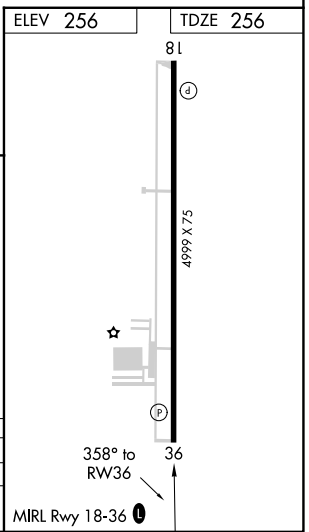

APP CRS	Rwy Idg	4999
358°	TDZE	256
	Apt Elev	256

RNAV (GPS) RWY 36

BLYTHEVILLE MUNI (HKA)

RNP APCH-GPS.	MISSED APPROACH: Climb to 2500 direct TASOE and hold.
Rwy 36 helicopter visibility reduction below 3/4 SM NA.	

ASOS 135.025	MEMPHIS CENTER 134.65 316.15	UNICOM 123.05 (CTAF) 0

CATEGORY	A	B	C	D
LNAV MDA	620-1	364 (400-1)	NA	
CIRCLING	760-1 504 (600-1)	780-1 524 (600-1)	NA	

SC-1, 16 MAY 2024 to 13 JUN 2024

SC-1, 16 MAY 2024 to 13 JUN 2024