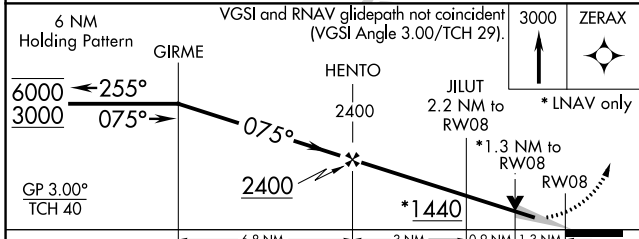

WAAS CH 77607 W08A	APP CRS 075°	Rwy Idg TDZE Apt Elev	5000 709 716

RNAV (GPS) RWY 8

GLASGOW MUNI (GLW)

RNP APCH.	MISSED APPROACH: Climb to 3000 direct ZERAX and hold.
▼ ▲ For uncompensated Baro-VNAV systems, LNAV/VNAV NA below -16°C or above 54°C.	

AWOS-3 118.525	MEMPHIS CENTER 132.9 290.3	UNICOM 122.8 (CTAF) 1

SE-1, 16 MAY 2024 to 13 JUN 2024

SE-1, 16 MAY 2024 to 13 JUN 2024

ELEV 716	D TDZE 709

CATEGORY	A	B	C	D
LPV DA	971-1		262 (300-1)	
LNAV/VNAV DA	1125-1$\frac{3}{8}$		416 (500-1$\frac{3}{8}$)	
LNAV MDA	1140-1	431 (500-1)	1140-1$\frac{1}{4}$	431 (500-1$\frac{1}{4}$)