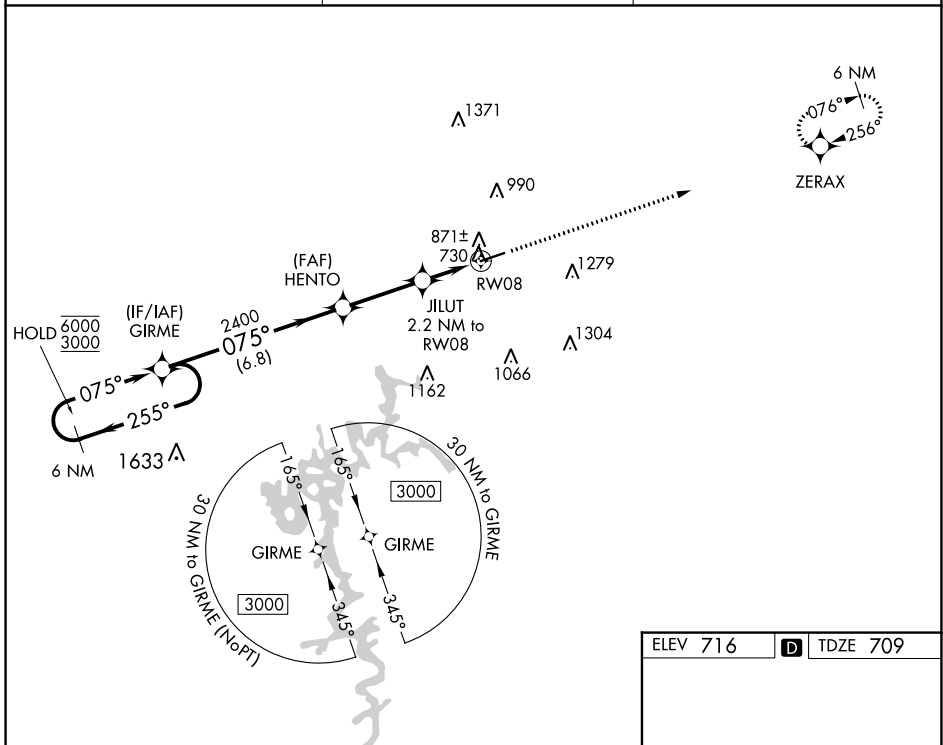

WAAS CH 77607 W08A	APP CRS 075°	Rwy Idg TDZE Apt Elev	5000 709 716
--	------------------------	-----------------------------	---

RNAV (GPS) RWY 8

GLASGOW MUNI (GLW)

RNP APCH.	MISSED APPROACH: Climb to 3000 direct ZERAX and hold.
<p>▼ ▲ For uncompensated Baro-VNAV systems, LNAV/VNAV NA below -16°C or above 54°C.</p>	

AWOS-3 118.525	MEMPHIS CENTER 132.9 290.3	UNICOM 122.8 (CTAF) 1
--------------------------	--------------------------------------	--

SE-1, 16 MAY 2024 to 13 JUN 2024

SE-1, 16 MAY 2024 to 13 JUN 2024

ELEV 716	D TDZE 709
----------	-------------------

CATEGORY	A	B	C	D
LPV DA	971-1		262 (300-1)	
LNAV/VNAV DA	1125-1 $\frac{3}{8}$		416 (500-1 $\frac{3}{8}$)	
LNAV MDA	1140-1	431 (500-1)	1140-1 $\frac{1}{4}$	431 (500-1 $\frac{1}{4}$)