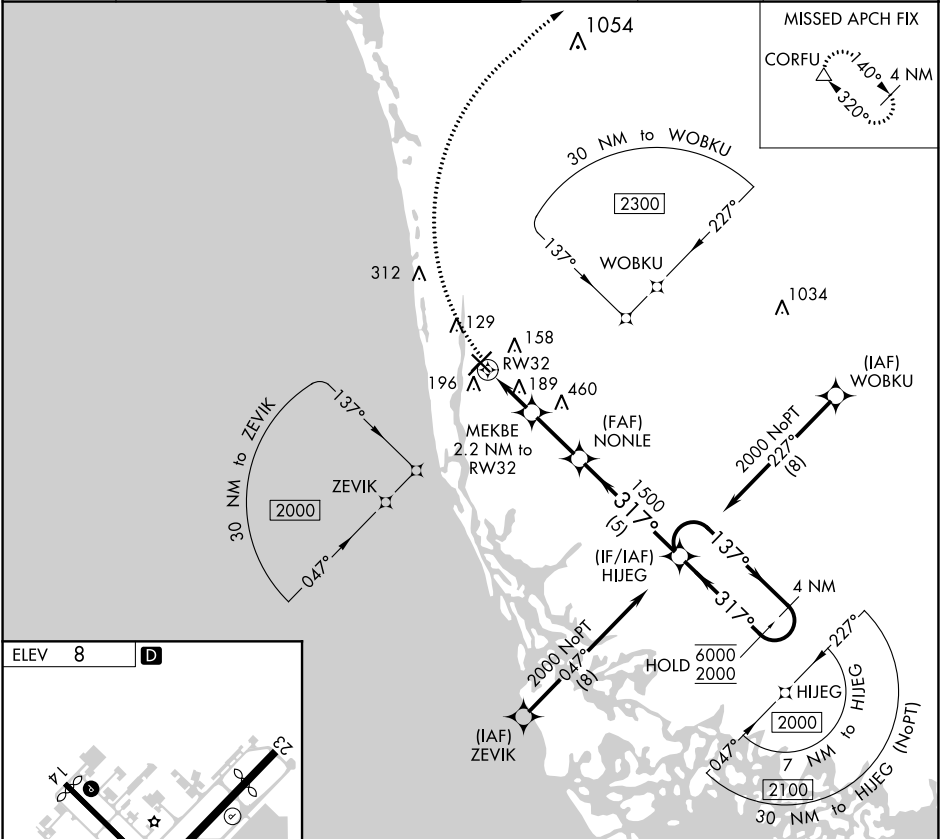

APP CRS 317°	Rwy Idg TDZE Apt Elev	N/A N/A 8
------------------------	-----------------------------	--------------------------------------

RNAV (GPS)-A

NAPLES MUNI (APF)

RNP APCH.		MISSED APPROACH: Climbing right turn to 2300 direct CORFU and hold.			
ATIS 134.225	FORT MYERS APP CON* 124.125 371.85	NAPLES TOWER* 128.5 (CTAF)	GND CON 121.6	CLNC DEL 118.0	CLNC DEL 124.125 (When twr closed)

2300	CORFU	HIJEG	4 NM Holding Pattern	
MEKBE 2.2 NM to RW32	NONLE	HIJEG	4 NM	
RW32	1500	6000	2000	
740	1500	6000	2000	
2.2 NM	2.4 NM	5 NM		
CATEGORY	A	B	C	D
CIRCLING	580-1	572 (600-1)	680-2 672 (700-2)	820-2 ^{3/4} 812 (900-2 ^{3/4})

SE-3, 16 MAY 2024 to 13 JUN 2024

SE-3, 16 MAY 2024 to 13 JUN 2024