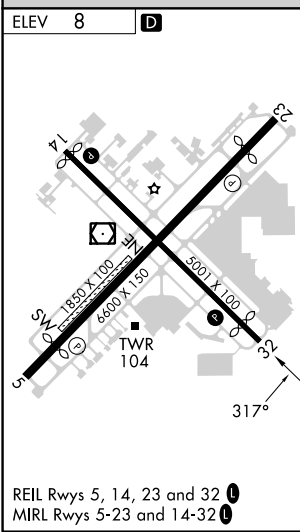

APP CRS 317°	Rwy Idg TDZE Apt Elev	N/A N/A 8
------------------------	-----------------------------	--------------------------------------

RNAV (GPS)-A

NAPLES MUNI (APF)

RNP APCH.		MISSED APPROACH: Climbing right turn to 2300 direct CORFU and hold.			
ATIS 134.225	FORT MYERS APP CON* 124.125 371.85	NAPLES TOWER* 128.5 (CTAF)	GND CON 121.6	CLNC DEL 118.0	CLNC DEL 124.125 (When twr closed)

2300	CORFU	HIJEG	4 NM Holding Pattern	
MEKBE 2.2 NM to RW32	NONLE	HIJEG	4 NM	
RW32	1500	6000	2000	
740	1500	6000	2000	
2.2 NM	2.4 NM	5 NM		
CATEGORY	A	B	C	D
CIRCLING	580-1	572 (600-1)	680-2 672 (700-2)	820-2 ^{3/4} 812 (900-2 ^{3/4})