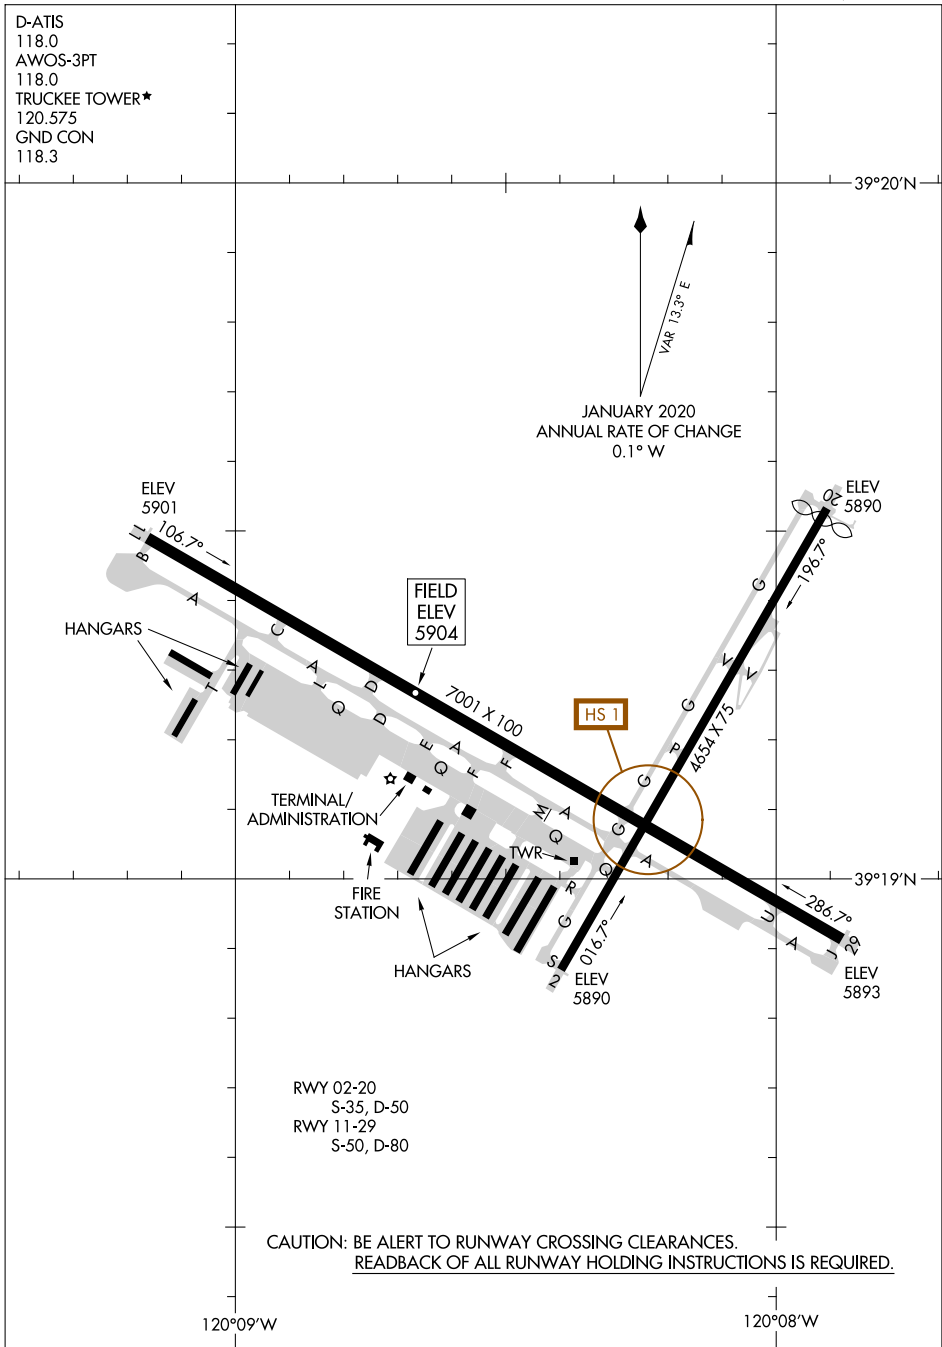

23110

# AIRPORT DIAGRAM

AL-6021 (FAA)

TRUCKEE-TAHOE (TRK)  
TRUCKEE, CALIFORNIA

D-ATIS  
118.0  
AWOS-3PT  
118.0  
TRUCKEE TOWER\*  
120.575  
GND CON  
118.3

39°20'N

VAR 133° E  
JANUARY 2020  
ANNUAL RATE OF CHANGE  
0.1° W

SW-2, 16 MAY 2024 to 13 JUN 2024

SW-2, 16 MAY 2024 to 13 JUN 2024

120°09'W

120°08'W

# AIRPORT DIAGRAM

23110

TRUCKEE, CALIFORNIA  
TRUCKEE-TAHOE (TRK)