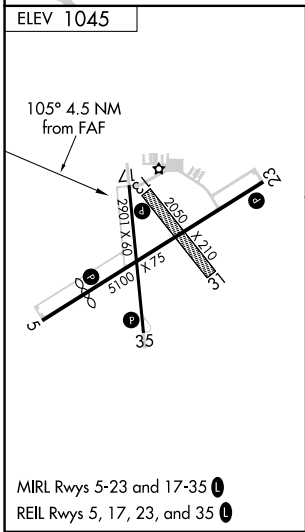

RED OAK, IOWA
Amdt 5A 25MAR21

41°01'N-95°16'W

RED OAK MUNI (RDK) VOR/DME-A