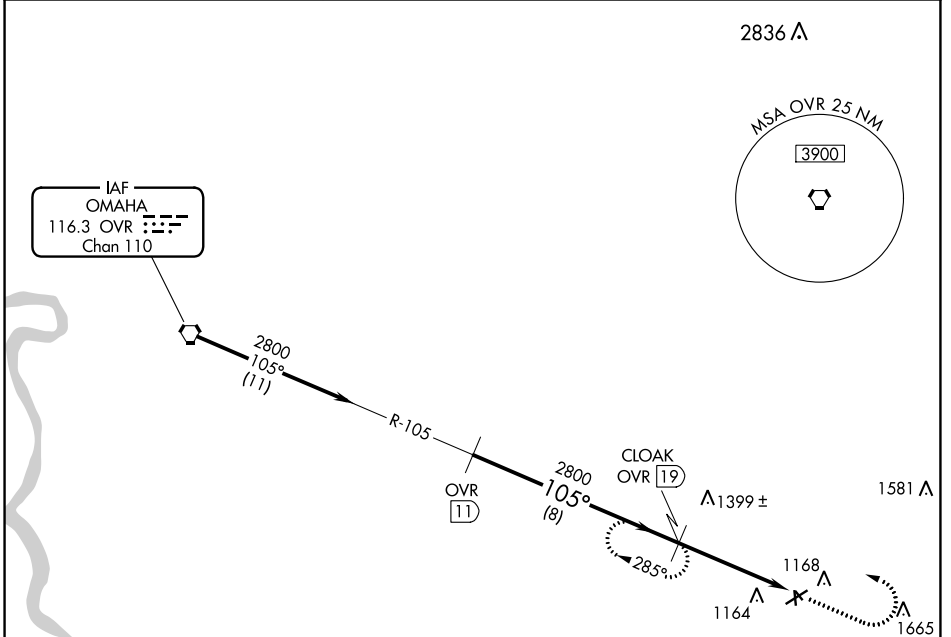

RED OAK, IOWA

AL-6051 (FAA)

21084

VORTAC OVR 116.3 Chan 110	APP CRS 105°	Rwy Idg TDZE Apt Elev	N/A N/A 1045
---	------------------------	-----------------------------	---

VOR/DME-A

RED OAK MUNI (RDK)

 Circling NA to Rwys 13 and 31.
 MISSED APPROACH: Climb to 2800 then left turn via OVR R-105 to CLOAK/19 DME and hold.

AWOS-3P 123.925	OMAHA APP CON 124.5 263.0	JUNICOM 122.8 (CTAF) 
---------------------------	-------------------------------------	--

NC-3, 16 MAY 2024 to 13 JUN 2024

NC-3, 16 MAY 2024 to 13 JUN 2024

RED OAK, IOWA
Amdt 5A 25MAR21

41°01'N-95°16'W

RED OAK MUNI (RDK) VOR/DME-A