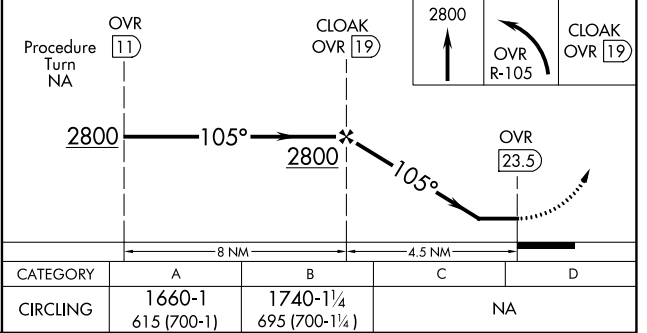

RED OAK, IOWA
Amdt 5A 25MAR21

41°01'N-95°16'W

RED OAK MUNI (RDK) VOR/DME-A