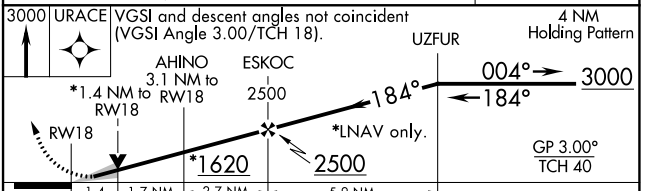

WAAS CH 48812 W18A	APP CRS 184°	Rwy Idg TDZE Apt Elev	4753 609 614

RNAV (GPS) RWY 18

MURFREESBORO MUNI (MBT)

▽ For uncompensated Baro-VNAV systems, LNAV/VNAV NA below -16°C (4°F) or above 54°C (130°F). DME/DME RNP-0.3 NA. MISSED APPROACH: Climb to 3000 direct URACE and hold.

AWOS-3 133.975	NASHVILLE APP CON 118.4 360.7	GCO 135.075	UNICOM 123.075 (CTAF)

CATEGORY	A	B	C	D
LPV DA		859-³/₄	250 (300-³/₄)	NA
LNAV/VNAV DA		898-⁷/₈	289 (300-⁷/₈)	NA
LNAV MDA	1080-1	471 (500-1)	1080-¹/₈ 471 (500-¹/₈)	NA
C CIRCLING	1080-1	466 (500-1)	1280-¹/₄ 666 (700-¹/₄)	NA

SE-1, 16 MAY 2024 to 13 JUN 2024

SE-1, 16 MAY 2024 to 13 JUN 2024