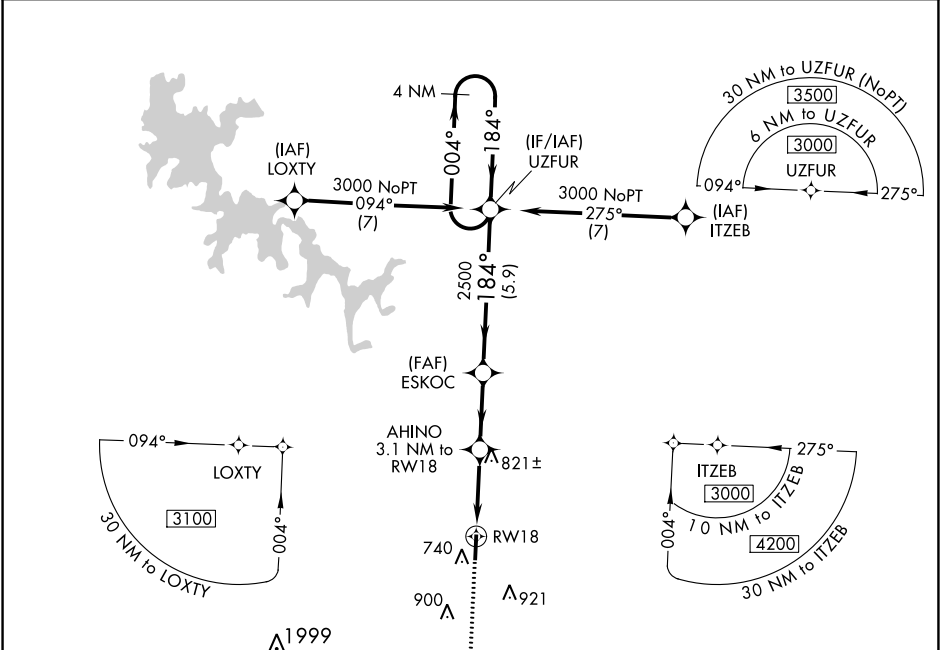

WAAS CH 48812 W18A	APP CRS 184°	Rwy Idg TDZE Apt Elev	4753 609 614
--	------------------------	-----------------------------	---

RNAV (GPS) RWY 18

MURFREESBORO MUNI (MBT)

▽ For uncompensated Baro-VNAV systems, LNAV/VNAV NA below -16°C (4°F) or above 54°C (130°F). DME/DME RNP-0.3 NA. MISSED APPROACH: Climb to 3000 direct URACE and hold.

AWOS-3 133.975	NASHVILLE APP CON 118.4 360.7	GCO 135.075	UNICOM 123.075 (CTAF)
--------------------------	---	-----------------------	---------------------------------

CATEGORY	A	B	C	D
LPV DA		859- ³ / ₄	250 (300- ³ / ₄)	NA
LNAV/VNAV DA		898- ⁷ / ₈	289 (300- ⁷ / ₈)	NA
LNAV MDA	1080-1	471 (500-1)	1080- ¹ / ₈ 471 (500- ¹ / ₈)	NA
C CIRCLING	1080-1	466 (500-1)	1280- ¹ / ₄ 666 (700- ¹ / ₄)	NA

SE-1, 16 MAY 2024 to 13 JUN 2024

SE-1, 16 MAY 2024 to 13 JUN 2024