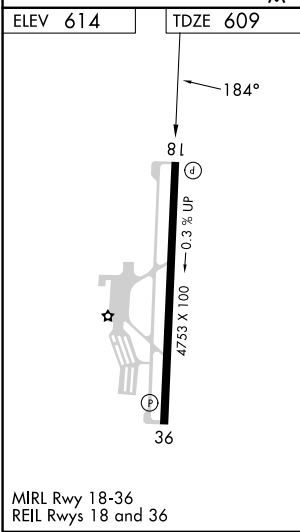

WAAS CH 48812 W18A	APP CRS 184°	Rwy Idg TDZE Apt Elev	4753 609 614

RNAV (GPS) RWY 18

MURFREESBORO MUNI (MBT)

▽ For uncompensated Baro-VNAV systems, LNAV/VNAV NA below -16°C (4°F) or above 54°C (130°F). DME/DME RNP-0.3 NA. MISSED APPROACH: Climb to 3000 direct URACE and hold.

AWOS-3 133.975	NASHVILLE APP CON 118.4 360.7	GCO 135.075	UNICOM 123.075 (CTAF)

CATEGORY	A	B	C	D
LPV DA		859-³/₄	250 (300-³/₄)	NA
LNAV/VNAV DA		898-⁷/₈	289 (300-⁷/₈)	NA
LNAV MDA	1080-1	471 (500-1)	1080-¹/₈ 471 (500-¹/₈)	NA
C CIRCLING	1080-1	466 (500-1)	1280-¹/₄ 666 (700-¹/₄)	NA

SE-1, 16 MAY 2024 to 13 JUN 2024

SE-1, 16 MAY 2024 to 13 JUN 2024