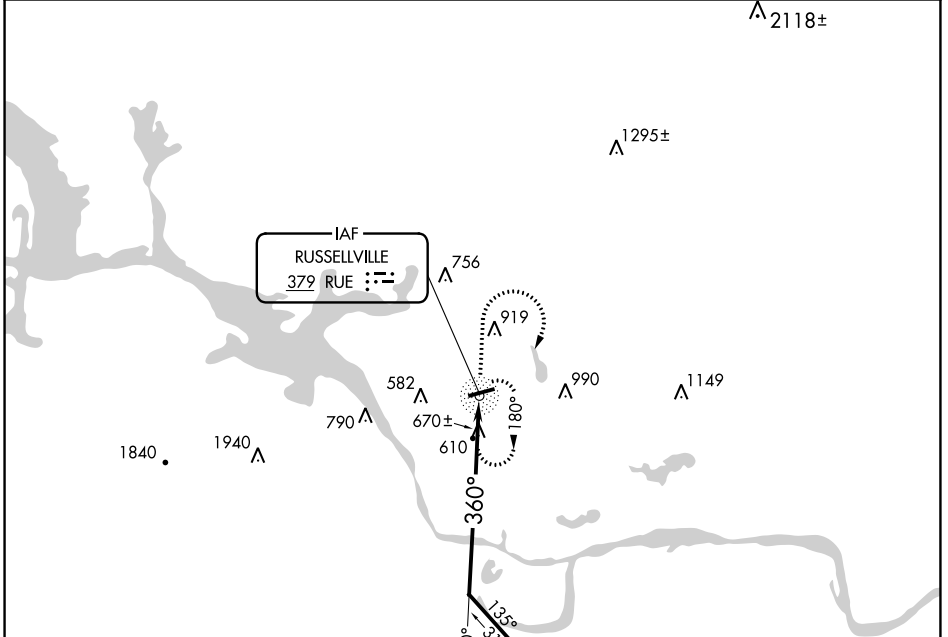

NDB RUE 379	APP CRS 360°	Rwy Idg TDZE Apt Elev N/A N/A 409
-----------------------	------------------------	---

NDB-A

RUSSELLVILLE RGNL (RUE)

▼
▲ NA

MISSED APPROACH: Climb to 3000 then right turn direct RUE NDB and hold.

ASOS 132.475	MEMPHIS CENTER 128.475 377.15	UNICOM 122.7 (CTAF) U
------------------------	---	--

SC-1, 16 MAY 2024 to 13 JUN 2024

SC-1, 16 MAY 2024 to 13 JUN 2024

CATEGORY	A	B	C	D
CIRCLING	1 240-1¼	831 (900-1¼)	1 340-2¾ 931 (1000-2¾)	1400-3 991 (1000-3)