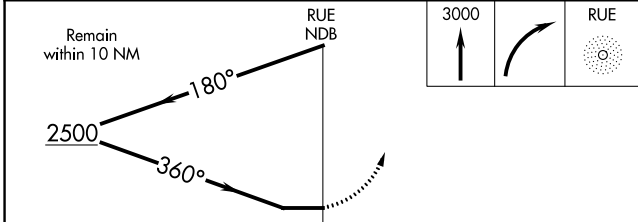

NDB RUE 379	APP CRS 360°	Rwy Idg TDZE Apt Elev N/A N/A 409
-----------------------	------------------------	---

NDB-A

RUSSELLVILLE RGNL (RUE)

▼
▲ NA

MISSED APPROACH: Climb to 3000 then right turn direct RUE NDB and hold.

ASOS 132.475	MEMPHIS CENTER 128.475 377.15	UNICOM 122.7 (CTAF) U
------------------------	---	--

SC-1, 16 MAY 2024 to 13 JUN 2024

SC-1, 16 MAY 2024 to 13 JUN 2024

CATEGORY	A	B	C	D
CIRCLING	1 240-1¼	831 (900-1¼)	1 340-2¾ 931 (1000-2¾)	1400-3 991 (1000-3)