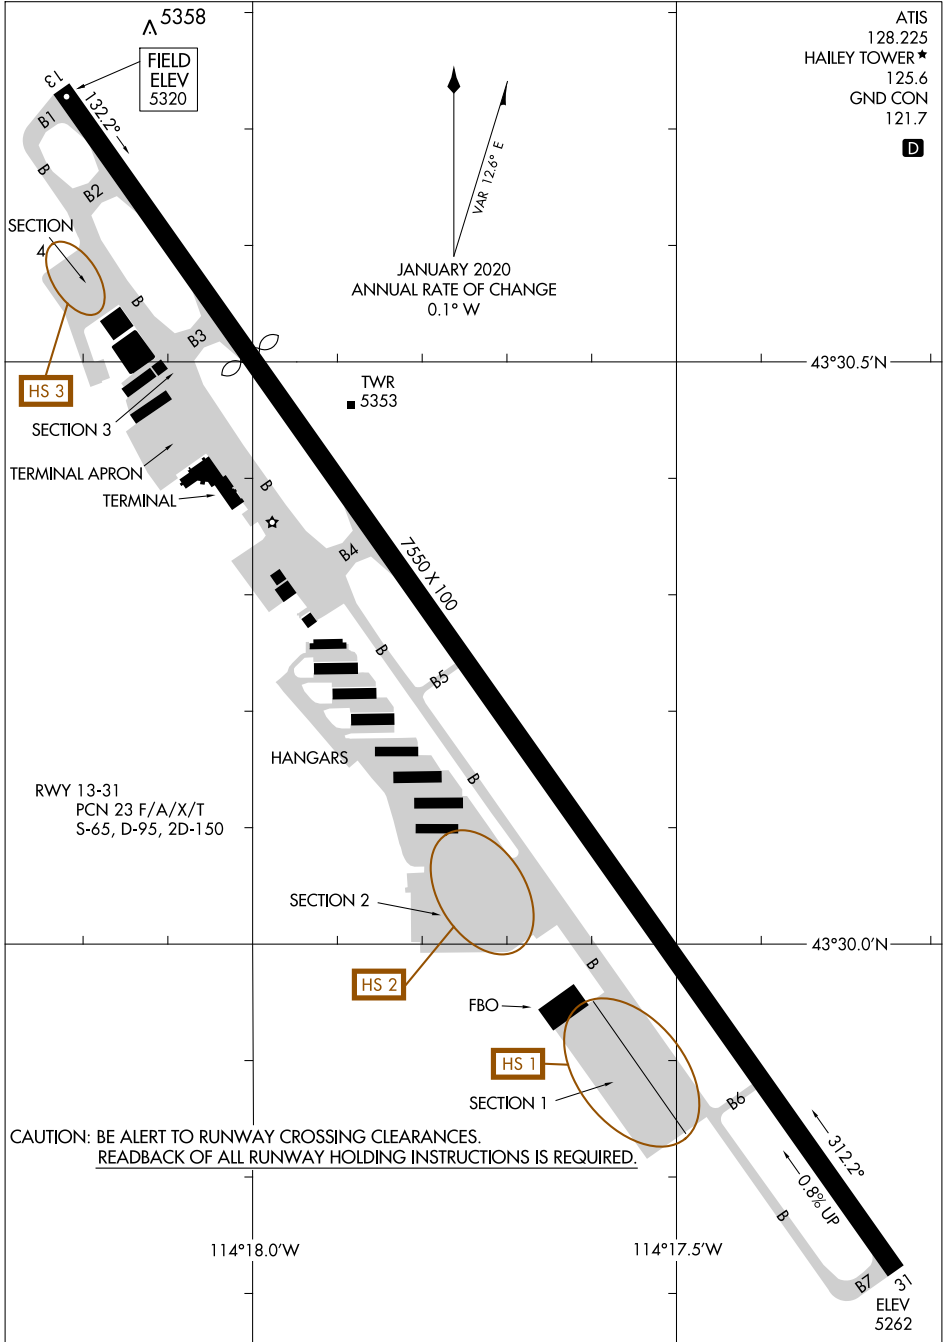

21112

# AIRPORT DIAGRAM

AL-6239 (FAA)

FRIEDMAN MEML (SUN)

HAILEY, IDAHO

NW-1, 16 MAY 2024 to 13 JUN 2024

NW-1, 16 MAY 2024 to 13 JUN 2024

# AIRPORT DIAGRAM

21112

HAILEY, IDAHO

FRIEDMAN MEML (SUN)

D