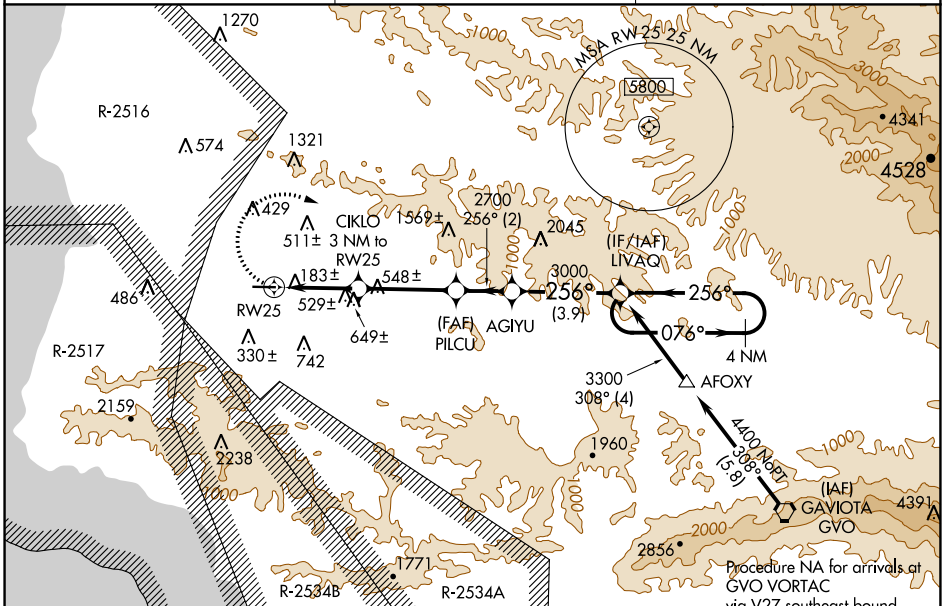

APP CRS	Rwy Idg	4482
256°	TDZE	88
	Apt Elev	88

RNAV (GPS) RWY 25

LOMPOC (LPC)

RNP APCH.

▼ When local altimeter setting not received, use Santa Maria Pub/Capt G Allan Hancock Fld altimeter setting and increase all MDA 60 feet, and increase LNAV and Circling Cat B visibility ¼ SM. Procedure NA at night.

⚠ MISSED APPROACH: Climbing right turn to 3300 direct LIVAQ and hold.

AWOS-3PT 133.875	SANTA BARBARA APP CON★ 124.15 327.8	UNICOM 122.7 (CTAF) 0
----------------------------	---	---------------------------------

SW-3, 16 MAY 2024 to 13 JUN 2024

SW-3, 16 MAY 2024 to 13 JUN 2024

ELEV 88	TDZE 88
---------	---------

CATEGORY	A	B	C	D
LNAV MDA	1000-1¼	912 (1000-1¼)		NA
CIRCLING	1000-1¼	912 (1000-1¼)		NA