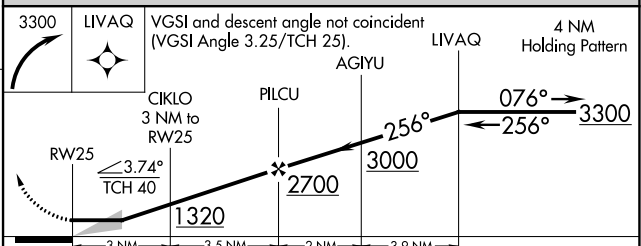

⚠ MISSED APPROACH: Climbing right turn to 3300 direct LIVAQ and hold.

AWOS-3PT 133.875	SANTA BARBARA APP CON★ 124.15 327.8	UNICOM 122.7 (CTAF) 0
----------------------------	---	---------------------------------

SW-3, 16 MAY 2024 to 13 JUN 2024

SW-3, 16 MAY 2024 to 13 JUN 2024

ELEV 88	TDZE 88
---------	---------

CATEGORY	A	B	C	D
LNAV MDA	1000-1¼	912 (1000-1¼)		NA
CIRCLING	1000-1¼	912 (1000-1¼)		NA