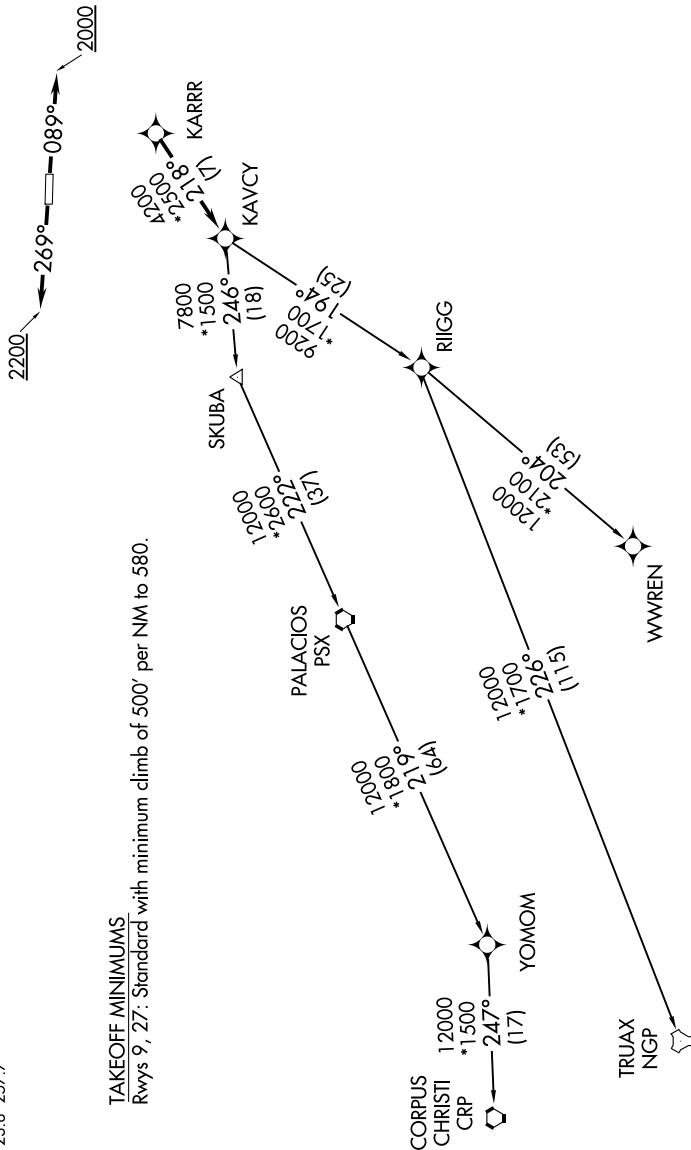

(KARRR7.KARRR) 22363

AL-6575 (FAA)

HOUSTON/SOUTHWEST (A.XH)

KARR SEVEN DEPARTURE (RNAV)

HOUSTON, TEXAS

**TOP ALTITUDE:
ASSIGNED BY ATC**

RNAV-1 DME/DME/IRU or GPS.
RADAR required.

AWOS-3
123.625
CTAF
123.0
CINC DEL
120.8
HOUSTON DEP CON
123.8 257.7

TAKEOFF MINIMUMS

Rwys 9, 27: Standard with minimum climb of 500' per NM to 580.

(NARRATIVE ON FOLLOWING PAGE)

NOTE: Chart not to scale.

KARR SEVEN DEPARTURE (RNAV)

(KARRR7.KARRR) 29DEC22

HOUSTON, TEXAS

HOUSTON/SOUTHWEST (A.XH)