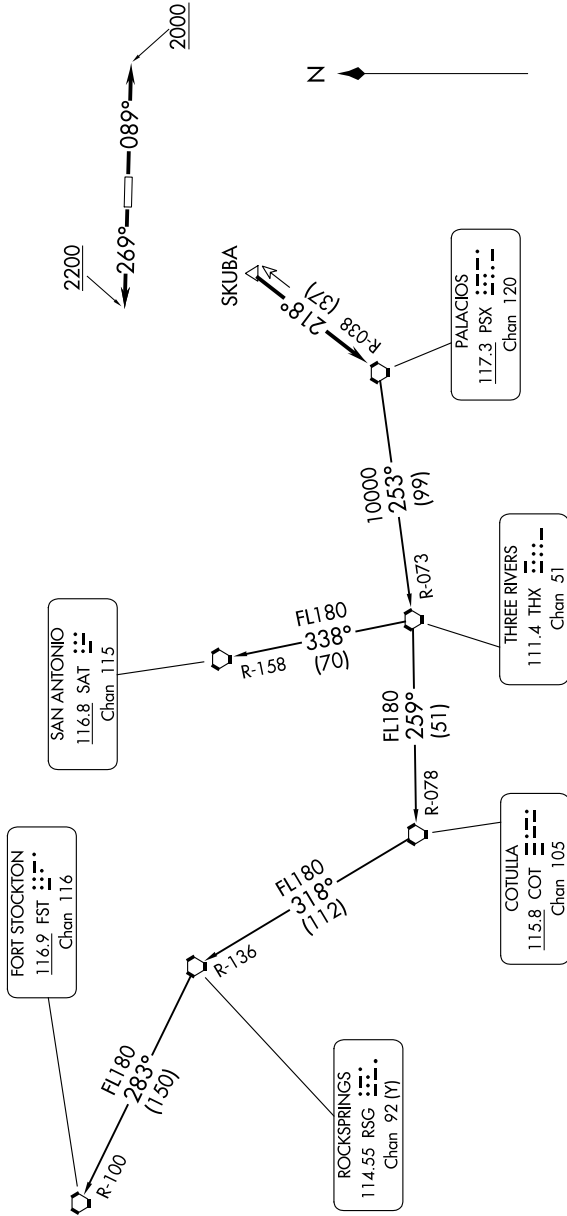

# PALACIOS THREE DEPARTURE

TOP ALTITUDE:  
ASSIGNED BY ATC

TAKEOFF MINIMUMS  
Rwys 9, 27: Standard.

RADAR and DME required.

AWOS-3  
123.625  
CLNC DEL  
120.8  
CTAF  
123.0  
HOUSTON DEP CON  
123.8 257.7

(CONTINUED ON FOLLOWING PAGE)

NOTE: Chart not to scale.

# PALACIOS THREE DEPARTURE