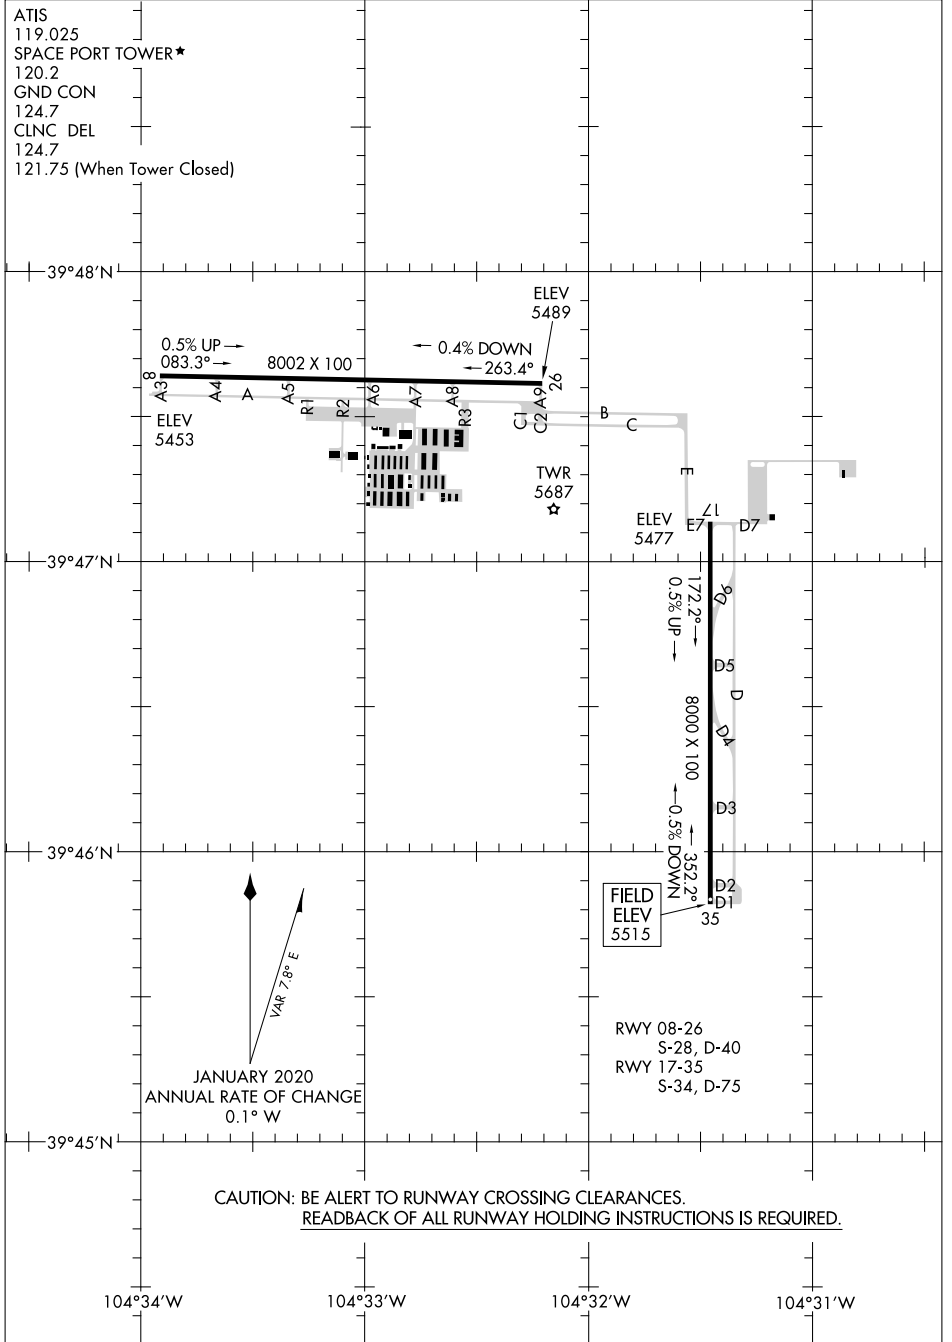

23334

AIRPORT DIAGRAM

COLORADO AIR AND SPACE PORT (CFO)

AL-6851 (FAA)

DENVER, COLORADO

ATIS
 119.025
 SPACE PORT TOWER ★
 120.2
 GND CON
 124.7
 CLNC DEL
 124.7
 121.75 (When Tower Closed)

SW-1, 16 MAY 2024 to 13 JUN 2024

SW-1, 16 MAY 2024 to 13 JUN 2024

AIRPORT DIAGRAM

DENVER, COLORADO

COLORADO AIR AND SPACE PORT (CFO)

23334