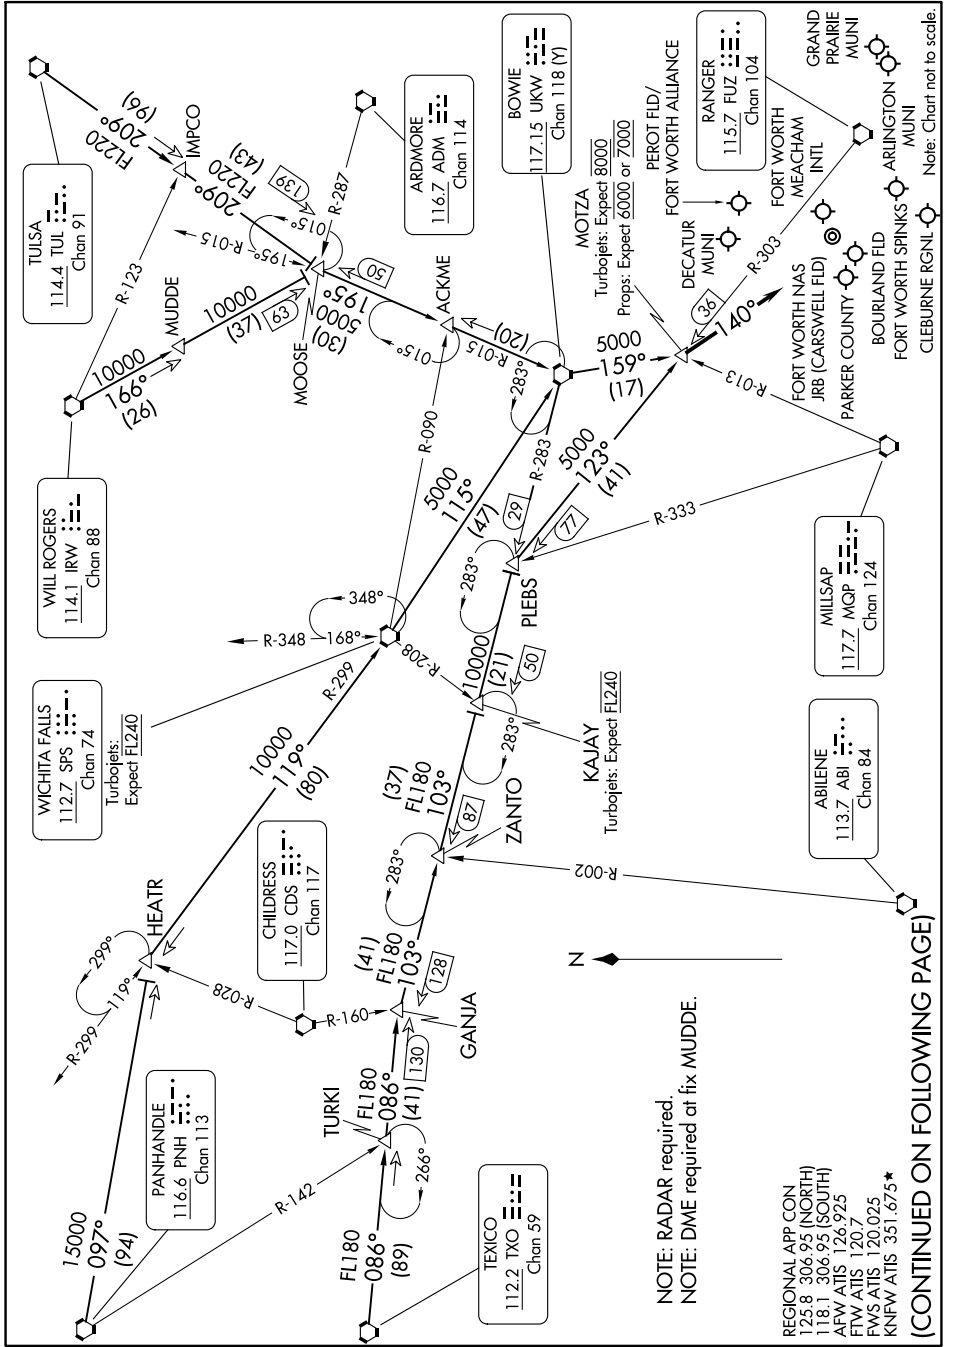

MOTZA ONE ARRIVAL

FORT WORTH, TEXAS

SC-2, 16 MAY 2024 to 13 JUN 2024

SC-2, 16 MAY 2024 to 13 JUN 2024

NOTE: RADAR required
NOTE: DME required at fix MUDDIE.

REGIONAL APP CON
 125.8 306.95 (NORTH)
 118.1 306.95 (SOUTH)
 AFW ATIS 126.925
 FTW ATIS 120.7
 FWS ATIS 120.025
 KNFW ATIS 351.675*

MOTZA ONE ARRIVAL

(MOTZA.MOTZA1) 17JUN21

FORT WORTH, TEXAS

(CONTINUED ON FOLLOWING PAGE)