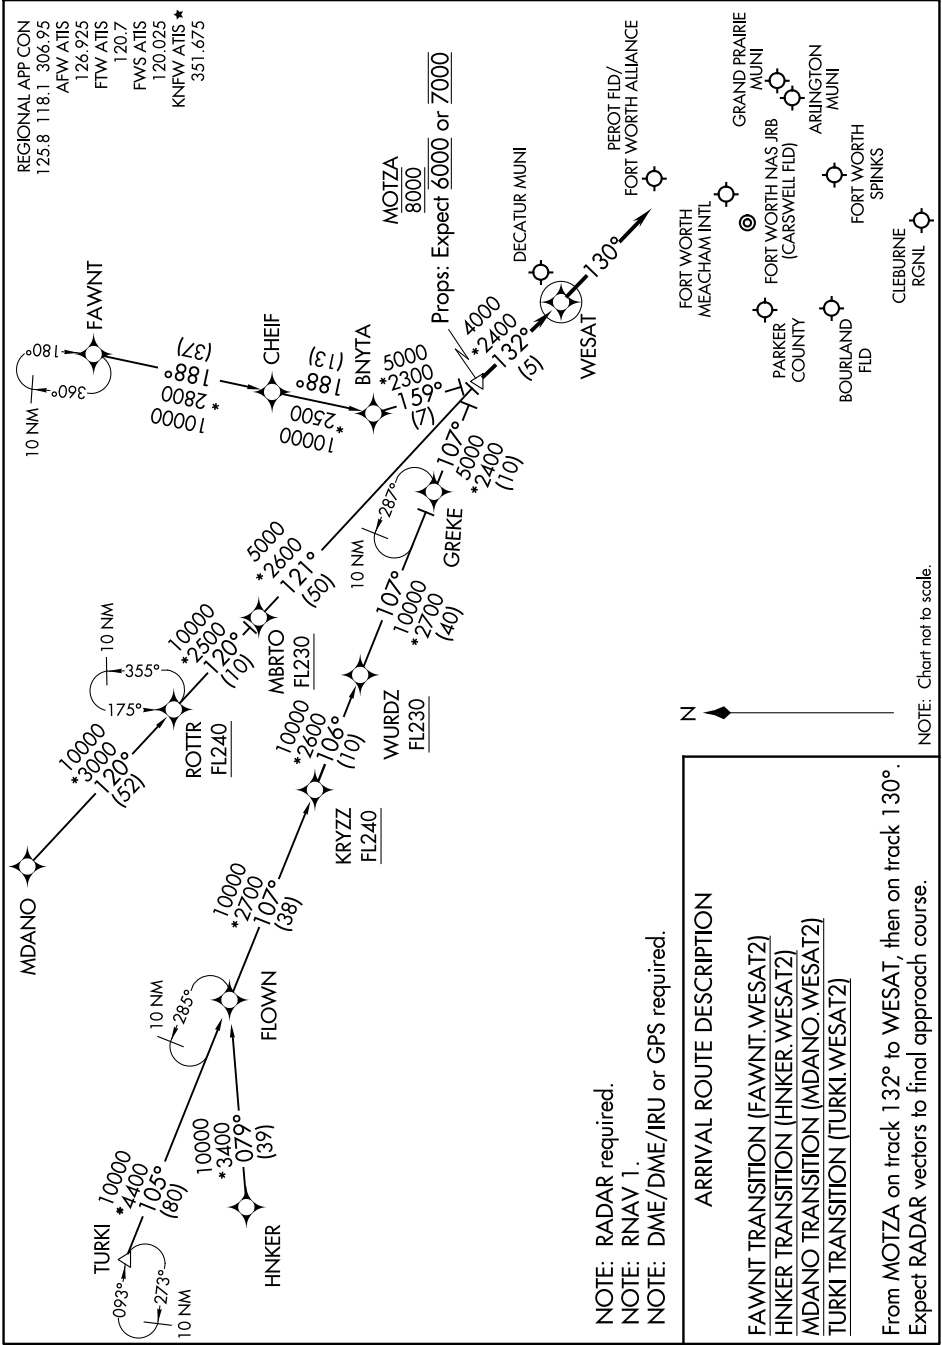

# WESAT TWO ARRIVAL (RNAV)

DALLAS-FORT WORTH, TEXAS

SC-2, 16 MAY 2024 to 13 JUN 2024

SC-2, 16 MAY 2024 to 13 JUN 2024

# WESAT TWO ARRIVAL (RNAV)

(MOTZA.WESAT2) 25JUN15

DALLAS-FORT WORTH, TEXAS