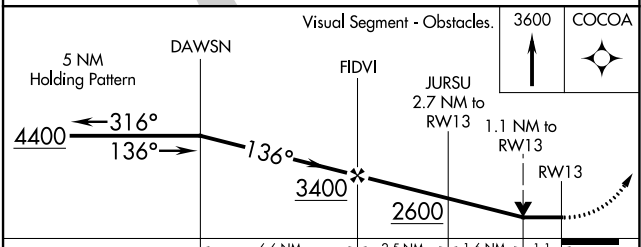

WAAS CH 42841 W13A	APP CRS 136°	Rwy Idg TDZE Apt Elev	4299 1696 1696
--	------------------------	-----------------------------	---

RNAV (GPS) RWY 13

CHAMBERLAIN MUNI (9V9)

<p>▽ DME/DME RNP-0.3 NA. Rwy 13 helicopter visibility reduction below ¾ SM NA. Circling NA to Rwys 18 and 36.</p>	<p>MISSED APPROACH: Climb to 3600 direct COCOA and hold.</p>
--	--

NC-1, 16 MAY 2024 to 13 JUN 2024

NC-1, 16 MAY 2024 to 13 JUN 2024

CATEGORY	A	B	C	D
LP MDA	2080-1	384 (400-1)	2080-1½ 384 (400-1½)	NA
LNAV MDA	2100-1	404 (500-1)	2100-1½ 404 (500-1½)	NA
☐ CIRCLING	2200-1	504 (600-1)	2200-1½ 504 (600-1½)	NA