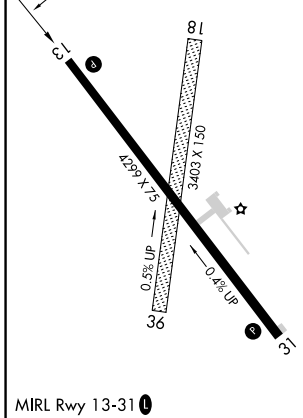

WAAS CH 42841 W13A	APP CRS 136°	Rwy Idg TDZE Apt Elev	4299 1696 1696
--	------------------------	-----------------------------	---

RNAV (GPS) RWY 13

CHAMBERLAIN MUNI (9V9)

<p>▽ DME/DME RNP-0.3 NA. Rwy 13 helicopter visibility reduction below ¾ SM NA. Circling NA to Rwys 18 and 36.</p>	<p>MISSED APPROACH: Climb to 3600 direct COCOA and hold.</p>
--	--

NC-1, 16 MAY 2024 to 13 JUN 2024

NC-1, 16 MAY 2024 to 13 JUN 2024

CATEGORY	A	B	C	D
LP MDA	2080-1	384 (400-1)	2080-1½ 384 (400-1½)	NA
LNAV MDA	2100-1	404 (500-1)	2100-1½ 404 (500-1½)	NA
☐ CIRCLING	2200-1	504 (600-1)	2200-1½ 504 (600-1½)	NA