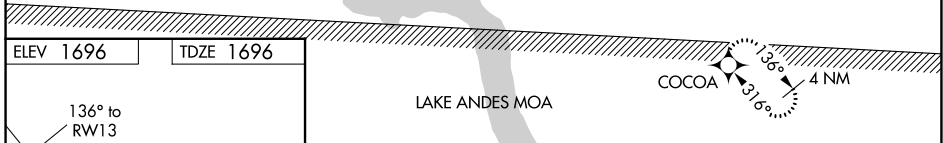

CATEGORY	A	B	C	D
LP MDA	2080-1	384 (400-1)	2080-1½ 384 (400-1½)	NA
LNAV MDA	2100-1	404 (500-1)	2100-1½ 404 (500-1½)	NA
☐ CIRCLING	2200-1	504 (600-1)	2200-1½ 504 (600-1½)	NA