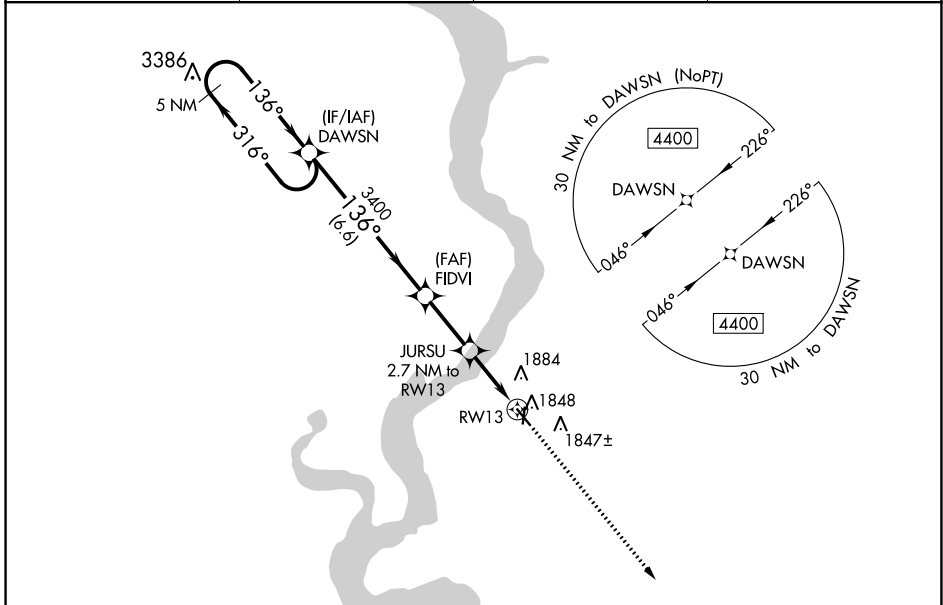

WAAS CH 42841 W13A	APP CRS 136°	Rwy Idg TDZE Apt Elev	4299 1696 1696
--	------------------------	-----------------------------	---

RNAV (GPS) RWY 13

CHAMBERLAIN MUNI (9V9)

<p>▽ DME/DME RNP-0.3 NA. Rwy 13 helicopter visibility reduction below ¾ SM NA. Circling NA to Rwys 18 and 36.</p>	<p>MISSED APPROACH: Climb to 3600 direct COCOA and hold.</p>
--	--

<p>AWOS-3P 118.025</p>	<p>MINNEAPOLIS CENTER 125.1 269.1</p>	<p>GCO 121.725</p>	<p>UNICOM 122.8 (CTAF)</p>
-----------------------------------	--	-------------------------------	---------------------------------------

NC-1, 16 MAY 2024 to 13 JUN 2024

NC-1, 16 MAY 2024 to 13 JUN 2024

CATEGORY	A	B	C	D
LP MDA	2080-1	384 (400-1)	2080-1½ 384 (400-1½)	NA
LNAV MDA	2100-1	404 (500-1)	2100-1½ 404 (500-1½)	NA
☐ CIRCLING	2200-1	504 (600-1)	2200-1½ 504 (600-1½)	NA