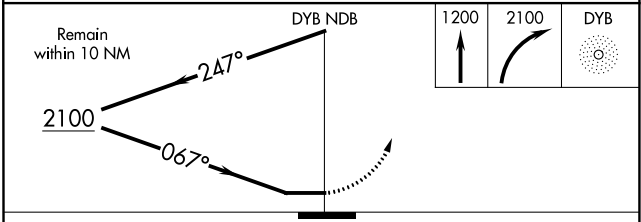

CATEGORY	A	B	C	D
S-6	880-1 827 (900-1)	880-1¼ 827 (900-1¼)	880-2½ 827 (900-2½)	NA
C CIRCLING	880-1¼	824 (900-1¼)	880-2½ 824 (900-2½)	NA

SE-2, 16 MAY 2024 to 13 JUN 2024

SE-2, 16 MAY 2024 to 13 JUN 2024