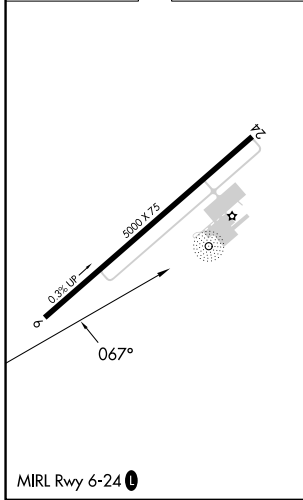

NDB DYB 365	APP CRS 067°	Rwy ldg TDZE Apt Elev	5000 53 56
-----------------------	------------------------	-----------------------------	---------------------------------------

NDB RWY 6

SUMMERVILLE (DYB)

NA Circling Rwy 24 NA at night.
Rwy 6 helicopter visibility reduction below 3/4 SM NA.

MISSED APPROACH: Climb to 2100 then climbing right turn to 2100 direct DYB NDB and hold.

AWOS-3 119.575	CHARLESTON APP CON 120.7 306.925	UNICOM 123.0 (CTAF) 0
--------------------------	--	---------------------------------

ELEV 56	TDZE 53
---------	---------

CATEGORY	A	B	C	D
S-6	880-1 827 (900-1)	880-1¼ 827 (900-1¼)	880-2½ 827 (900-2½)	NA
C CIRCLING	880-1¼	824 (900-1¼)	880-2½ 824 (900-2½)	NA

SE-2, 16 MAY 2024 to 13 JUN 2024