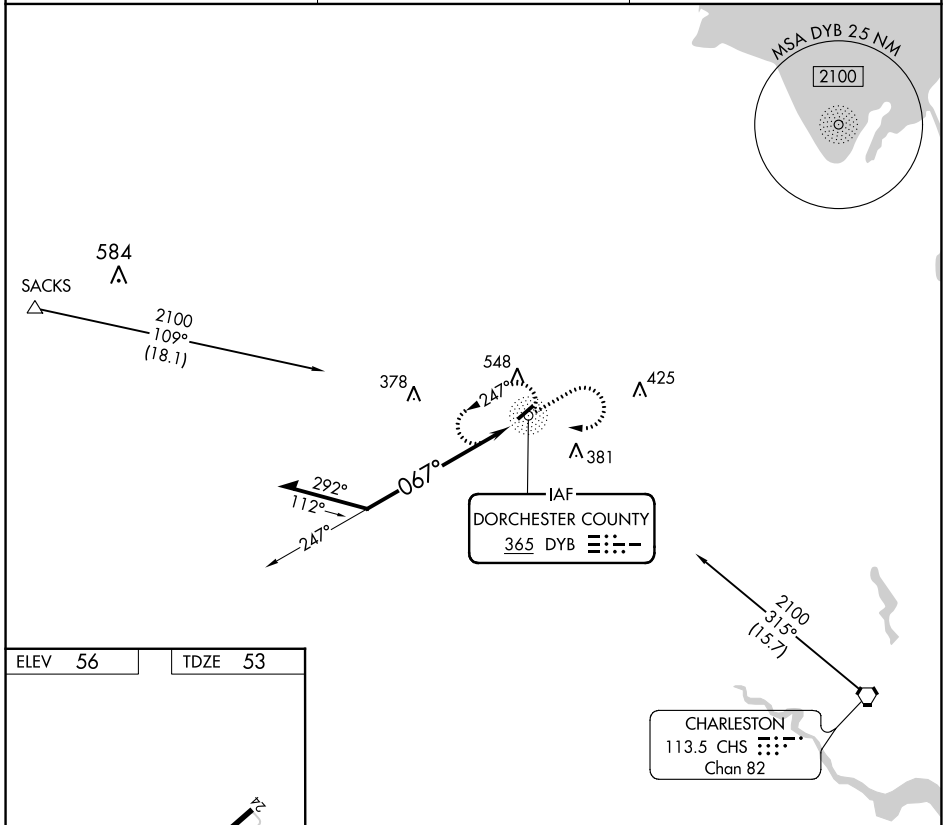

NDB DYB 365	APP CRS 067°	Rwy ldg TDZE Apt Elev	5000 53 56
-----------------------	------------------------	-----------------------------	---------------------------------------

NDB RWY 6

SUMMERVILLE (DYB)

NA Circling Rwy 24 NA at night.
Rwy 6 helicopter visibility reduction below 3/4 SM NA.

MISSED APPROACH: Climb to 2100 then climbing right turn to 2100 direct DYB NDB and hold.

AWOS-3 119.575	CHARLESTON APP CON 120.7 306.925	UNICOM 123.0 (CTAF) 0
--------------------------	--	---------------------------------

ELEV 56	TDZE 53
---------	---------

CATEGORY	A	B	C	D
S-6	880-1 827 (900-1)	880-1¼ 827 (900-1¼)	880-2½ 827 (900-2½)	NA
C CIRCLING	880-1¼	824 (900-1¼)	880-2½ 824 (900-2½)	NA

SE-2, 16 MAY 2024 to 13 JUN 2024

SE-2, 16 MAY 2024 to 13 JUN 2024