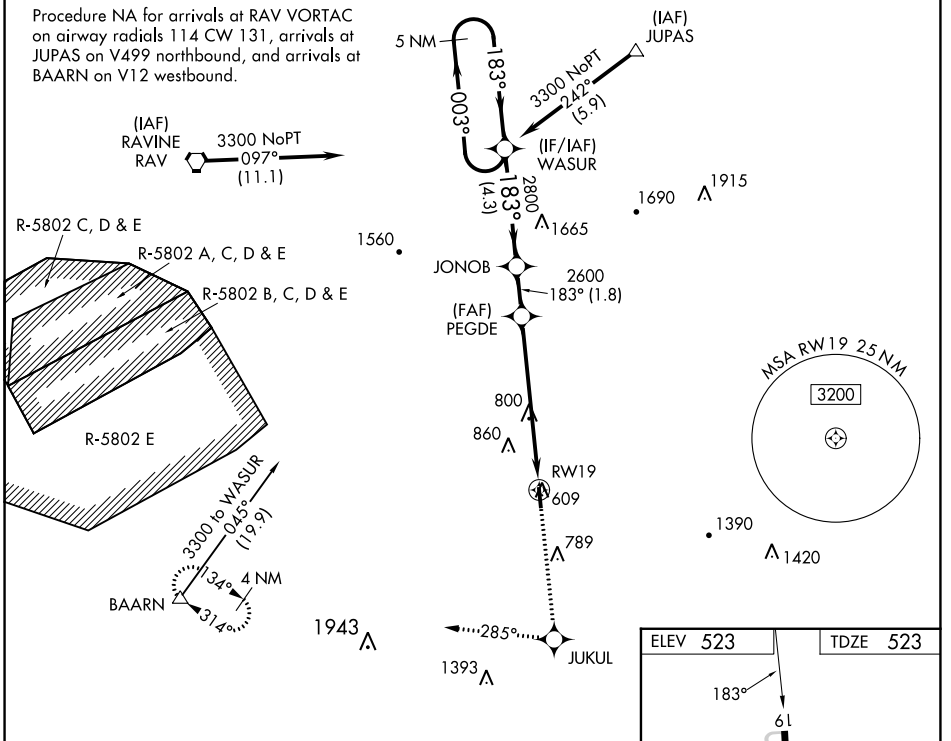

WAAS CH 73001 W19A	APP CRS 183°	Rwy Idg TDZE 523 Apt Elev 523	3609
--	------------------------	---	-------------

RNAV (GPS) RWY 19

DECK (9D4)

RNP APCH.	MISSED APPROACH: Climb to 4000 direct JUKUL and climbing right turn on track 285° to BAARN and hold.
<p>▼ When local altimeter setting not received, use Reading altimeter setting.</p> <p>▲ Circling Rwy 1 NA at night.</p>	

AWOS-2 118.45	RDG ASOS 127.1	HARRISBURG APP CON 118.25 269.45	UNICOM 122.8 (CTAF) 0
-------------------------	--------------------------	--	---------------------------------

NE-4, 16 MAY 2024 to 13 JUN 2024

NE-4, 16 MAY 2024 to 13 JUN 2024

CATEGORY	A	B	C	D
LPV DA	837-1 314 (400-1)			NA
LNAV MDA	1200-1	677 (700-1)	1200-2 677 (700-2)	NA
CIRCLING	1200-1 677 (700-1)	1240-1 717 (800-1)	1240-2 717 (800-2)	NA