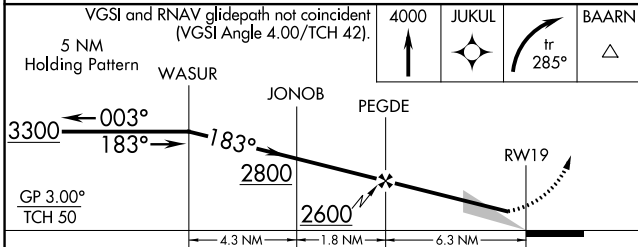

WAAS CH 73001 W19A	APP CRS 183°	Rwy Idg TDZE 523 Apt Elev 523	3609
--	------------------------	---	-------------

RNAV (GPS) RWY 19

DECK (9D4)

RNP APCH.	MISSED APPROACH: Climb to 4000 direct JUKUL and climbing right turn on track 285° to BAARN and hold.
<p>▼ When local altimeter setting not received, use Reading altimeter setting.</p> <p>▲ Circling Rwy 1 NA at night.</p>	

AWOS-2 118.45	RDG ASOS 127.1	HARRISBURG APP CON 118.25 269.45	UNICOM 122.8 (CTAF) 0
-------------------------	--------------------------	--	---------------------------------

NE-4, 16 MAY 2024 to 13 JUN 2024

NE-4, 16 MAY 2024 to 13 JUN 2024

CATEGORY	A	B	C	D
LPV DA	837-1 314 (400-1)			NA
LNAV MDA	1200-1	677 (700-1)	1200-2 677 (700-2)	NA
CIRCLING	1200-1 677 (700-1)	1240-1 717 (800-1)	1240-2 717 (800-2)	NA