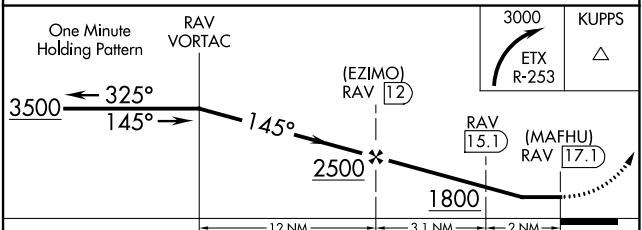

VORTAC RAV 114.6 Chan 93	APP CRS 145°	Rwy Idg TDZE Apt Elev	N/A N/A 523
--	------------------------	-----------------------------	--

VOR/DME or GPS-A DECK (9D4)

▼ Use Harrisburg Intl, PA altimeter setting. If not received, procedure NA. Circling Rwy 1 NA at night.
▲ NA MISSED APPROACH: Climbing right turn to 3000, intercept the ETX VORTAC R-253 to KUPPUS INT and hold.

NE-4, 16 MAY 2024 to 13 JUN 2024

CATEGORY	A	B	C	D
CIRCLING	1140-1 617 (700-1)	1160-1 637 (700-1)	1160-1¾ 637 (700-1¾)	NA