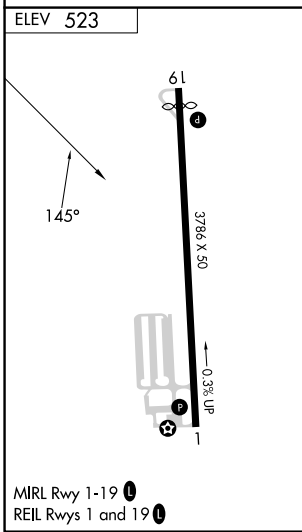

VORTAC RAV 114.6 Chan 93	APP CRS 145°	Rwy Idg TDZE Apt Elev	N/A N/A 523
--	------------------------	-----------------------------	--

VOR/DME or GPS-A DECK (9D4)

▼ Use Harrisburg Intl, PA altimeter setting. If not received, procedure NA. Circling Rwy 1 NA at night.
▲ NA MISSED APPROACH: Climbing right turn to 3000, intercept the ETX VORTAC R-253 to KUPPUS INT and hold.

NE-4, 16 MAY 2024 to 13 JUN 2024

CATEGORY	A	B	C	D
CIRCLING	1140-1 617 (700-1)	1160-1 637 (700-1)	1160-1¾ 637 (700-1¾)	NA