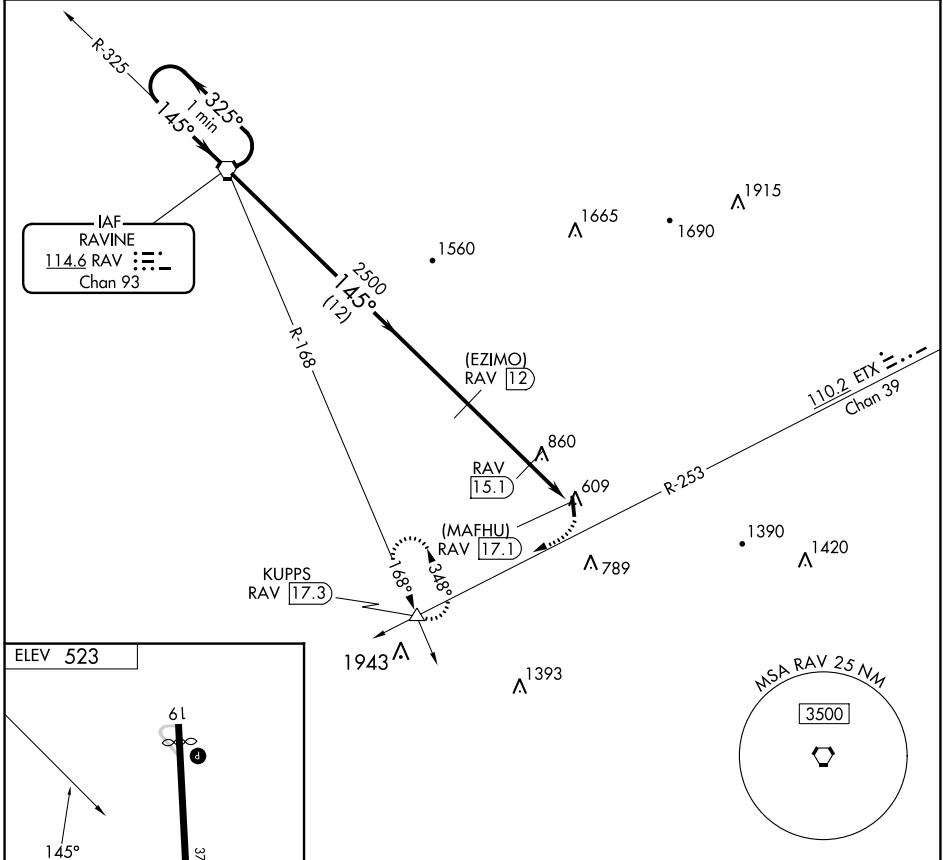

VORTAC RAV 114.6 Chan 93	APP CRS 145°	Rwy Idg TDZE Apt Elev	N/A N/A 523
--	------------------------	-----------------------------	--

VOR/DME or GPS-A DECK (9D4)

▼ Use Harrisburg Intl, PA altimeter setting. If not received, procedure NA. Circling Rwy 1 NA at night.
▲ NA MISSED APPROACH: Climbing right turn to 3000, intercept the ETX VORTAC R-253 to KUPPUS INT and hold.

AWOS-2 118.45	RDG ASOS 127.1	HARRISBURG APP CON 118.25 269.45	UNICOM 122.8 (CTAF) 0
-------------------------	--------------------------	--	---------------------------------

NE-4, 16 MAY 2024 to 13 JUN 2024

NE-4, 16 MAY 2024 to 13 JUN 2024

CATEGORY	A	B	C	D
CIRCLING	1140-1 617 (700-1)	1160-1 637 (700-1)	1160-1¾ 637 (700-1¾)	NA