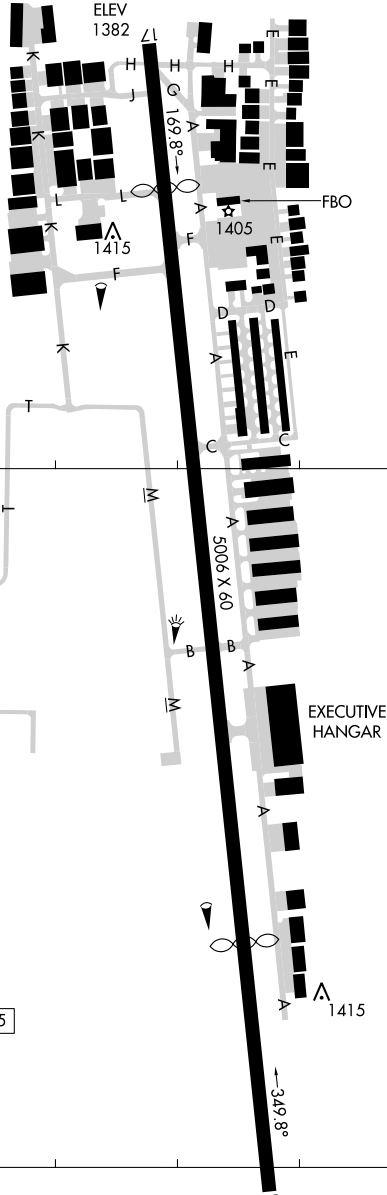

24025

AIRPORT DIAGRAM

AL-10309 (FAA)

BOERNE STAGE AIRFIELD (5C1)
SAN ANTONIO, TEXAS

AWOS-3
118.725
CTAF/UNICOM
123.0

FIELD
ELEV
1384

JANUARY 2020
ANNUAL RATE OF CHANGE
0.1° W

SC-3, 16 MAY 2024 to 13 JUN 2024

SC-3, 16 MAY 2024 to 13 JUN 2024

LIRL Rwy 17-35

98°42.0'W

ELEV 1375

98°41.5'W

29°43.0'N

29°43.5'N

AIRPORT DIAGRAM

24025

SAN ANTONIO, TEXAS
BOERNE STAGE AIRFIELD (5C1)