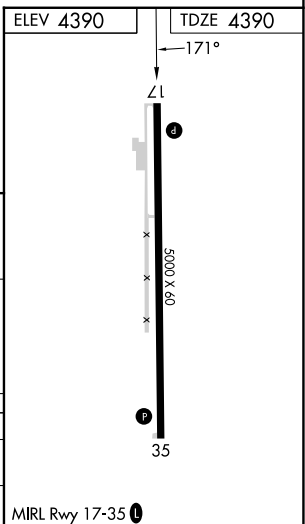

APP CRS	Rwy Idg	5000
171°	TDZE	4390
	Apt Elev	4390

RNAV (GPS) RWY 17

SPRINGFIELD MUNI (8V7)

RNP APCH - GPS.	MISSED APPROACH: Climbing right turn to 7000 direct IYATA and hold, continue climb-in-hold to 7000.

AWOS-3PT 118.975	DENVER CENTER 133.4 377.175	CTAF 122.9

CATEGORY	A	B	C	D
LNVA MDA	4960-1	570 (600-1)		NA
CIRCLING	5060-1 670 (700-1)	5080-1 690 (700-1)		NA

SW-1, 16 MAY 2024 to 13 JUN 2024

SW-1, 16 MAY 2024 to 13 JUN 2024