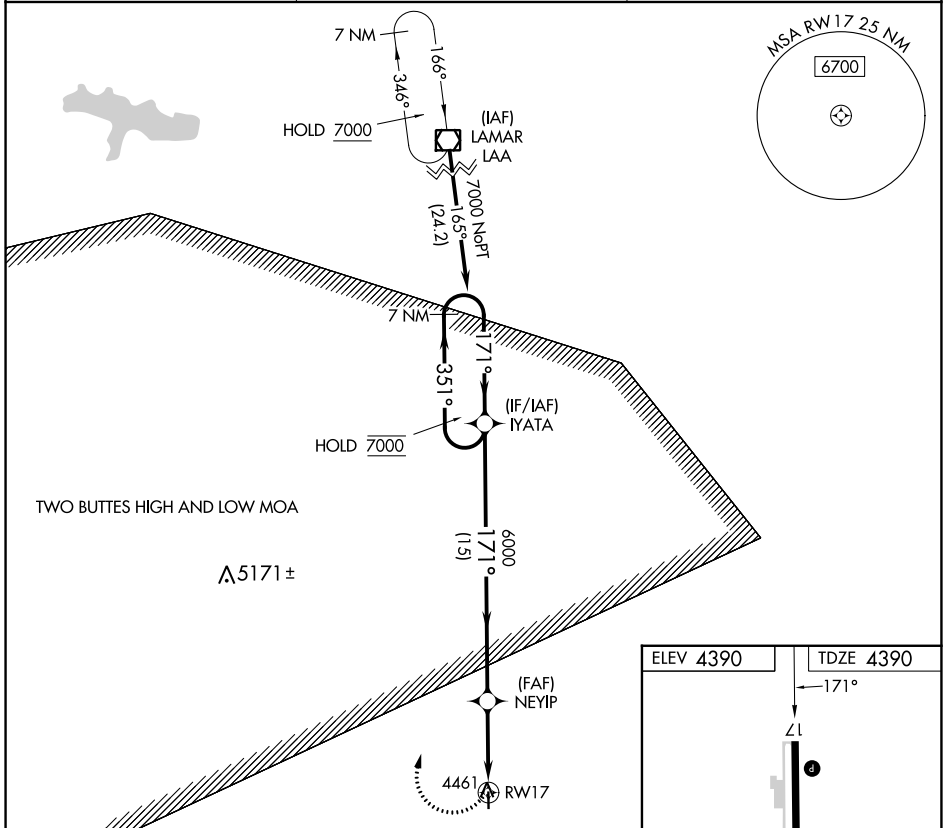

APP CRS	Rwy Idg	<b>5000</b>
<b>171°</b>	TDZE	<b>4390</b>
	Apt Elev	<b>4390</b>

# RNAV (GPS) RWY 17

SPRINGFIELD MUNI (8V7)

RNP APCH - GPS.	MISSED APPROACH: Climbing right turn to 7000 direct IYATA and hold, continue climb-in-hold to 7000.
-----------------	---

AWOS-3PT <b>118.975</b>	DENVER CENTER <b>133.4 377.175</b>	CTAF <b>122.9</b>
----------------------------	---------------------------------------	----------------------

CATEGORY	A	B	C	D
LNVA MDA	4960-1	570 (600-1)		NA
CIRCLING	5060-1 670 (700-1)	5080-1 690 (700-1)		NA

SW-1, 16 MAY 2024 to 13 JUN 2024

SW-1, 16 MAY 2024 to 13 JUN 2024