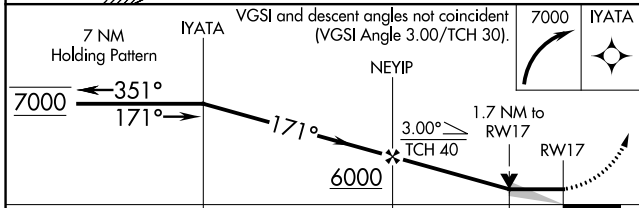

APP CRS	Rwy Idg	5000
171°	TDZE	4390
	Apt Elev	4390

RNAV (GPS) RWY 17

SPRINGFIELD MUNI (8V7)

RNP APCH - GPS.	MISSED APPROACH: Climbing right turn to 7000 direct IYATA and hold, continue climb-in-hold to 7000.

AWOS-3PT 118.975	DENVER CENTER 133.4 377.175	CTAF 122.9

CATEGORY	A	B	C	D
LNVA MDA	4960-1	570 (600-1)		NA
CIRCLING	5060-1 670 (700-1)	5080-1 690 (700-1)		NA

SW-1, 16 MAY 2024 to 13 JUN 2024

SW-1, 16 MAY 2024 to 13 JUN 2024