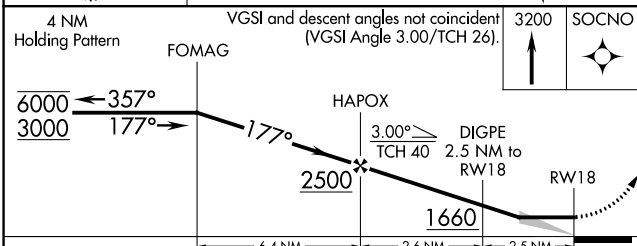

APP CRS	Rwy Idg	2936
177°	TDZE	832
	Apt Elev	832

RNAV (GPS) RWY 18

SAUK/PRAIRIE (91C)

RNP APCH	MISSED APPROACH: Climb to 3200 direct SOCNO and hold.
▼ ▲ NA	Use Madison altimeter setting.

MSN ASOS 124.65 278.3	MADISON APP CON* 135.45 343.7	CTAF 122.9
---------------------------------	---	----------------------

CATEGORY	A	B	C	D
LNVA MDA	1260-1	428 (500-1)		NA
CIRCLING	1400-1 568 (600-1)	1460-1 628 (700-1)		NA

MIRL Rwy 18-36

REIL Rwy 18 and 36

EC-3, 16 MAY 2024 to 13 JUN 2024

EC-3, 16 MAY 2024 to 13 JUN 2024