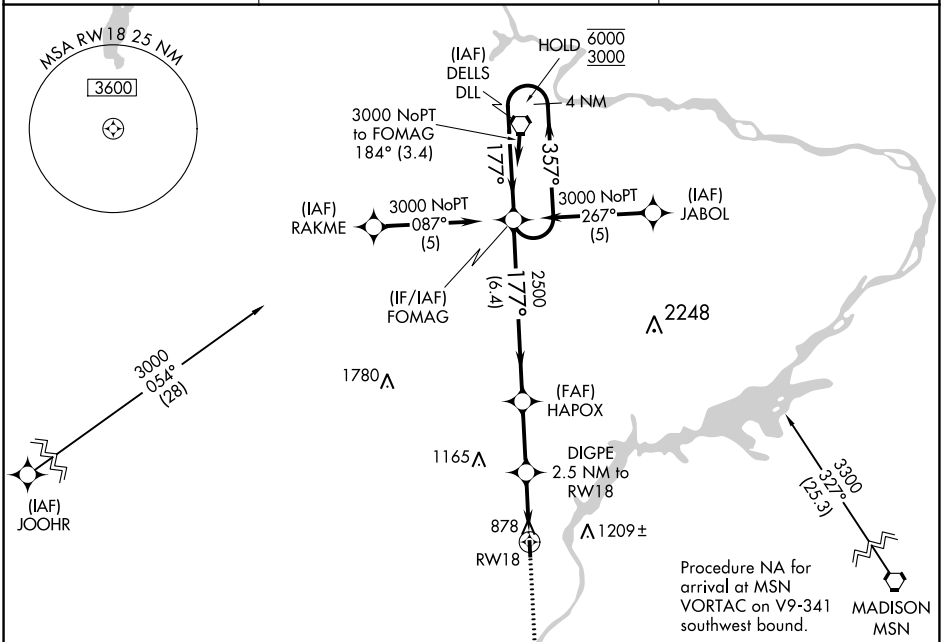

APP CRS	Rwy Idg	2936
177°	TDZE	832
	Apt Elev	832

RNAV (GPS) RWY 18

SAUK/PRAIRIE (91C)

RNP APCH	MISSED APPROACH: Climb to 3200 direct SOCNO and hold.
▼ ▲ NA	Use Madison altimeter setting.

MSN ASOS 124.65 278.3	MADISON APP CON* 135.45 343.7	CTAF 122.9
---------------------------------	---	----------------------

CATEGORY	A	B	C	D
LNVA MDA	1260-1	428 (500-1)		NA
CIRCLING	1400-1 568 (600-1)	1460-1 628 (700-1)		NA

MIRL Rwy 18-36

REIL Rwy 18 and 36

EC-3, 16 MAY 2024 to 13 JUN 2024

EC-3, 16 MAY 2024 to 13 JUN 2024