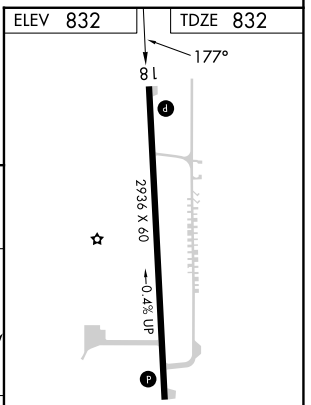

APP CRS	Rwy Idg	2936
177°	TDZE	832
	Apt Elev	832

RNAV (GPS) RWY 18

SAUK/PRAIRIE (91C)

RNP APCH	MISSED APPROACH: Climb to 3200 direct SOCNO and hold.
▼ ▲ NA	Use Madison altimeter setting.

MSN ASOS 124.65 278.3	MADISON APP CON* 135.45 343.7	CTAF 122.9
---------------------------------	---	----------------------

CATEGORY	A	B	C	D
LNVA MDA	1260-1	428 (500-1)		NA
CIRCLING	1400-1 568 (600-1)	1460-1 628 (700-1)		NA

MIRL Rwy 18-36

REIL Rwy 18 and 36

EC-3, 16 MAY 2024 to 13 JUN 2024

EC-3, 16 MAY 2024 to 13 JUN 2024