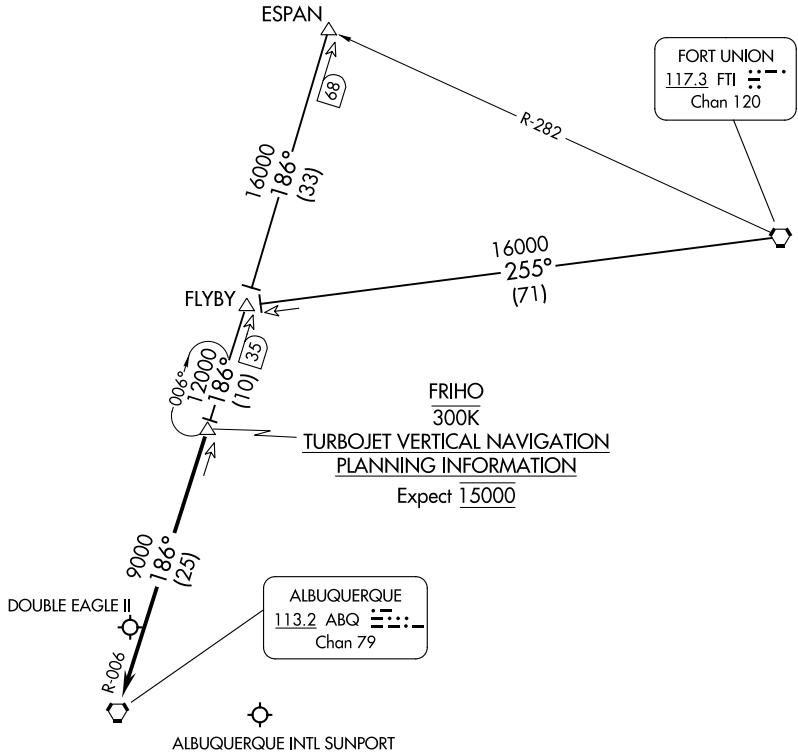

SW-1, 13 JUN 2024 to 11 JUL 2024

SW-1, 13 JUN 2024 to 11 JUL 2024

ESPAN TRANSITION (ESPAN.FRIHO4): From over ESPAN DME fix via ABQ R-006 to FRIHO DME fix, thence. . . .

FORT UNION TRANSITION (FTI.FRIHO4): From over FTI VORTAC via FTI R-255 and ABQ R-006 to FRIHO DME fix, thence. . . .

. . . .From over FRIHO DME fix via ABQ R-006 to ABQ VORTAC. Expect vectors to final approach course after passing FRIHO DME fix.