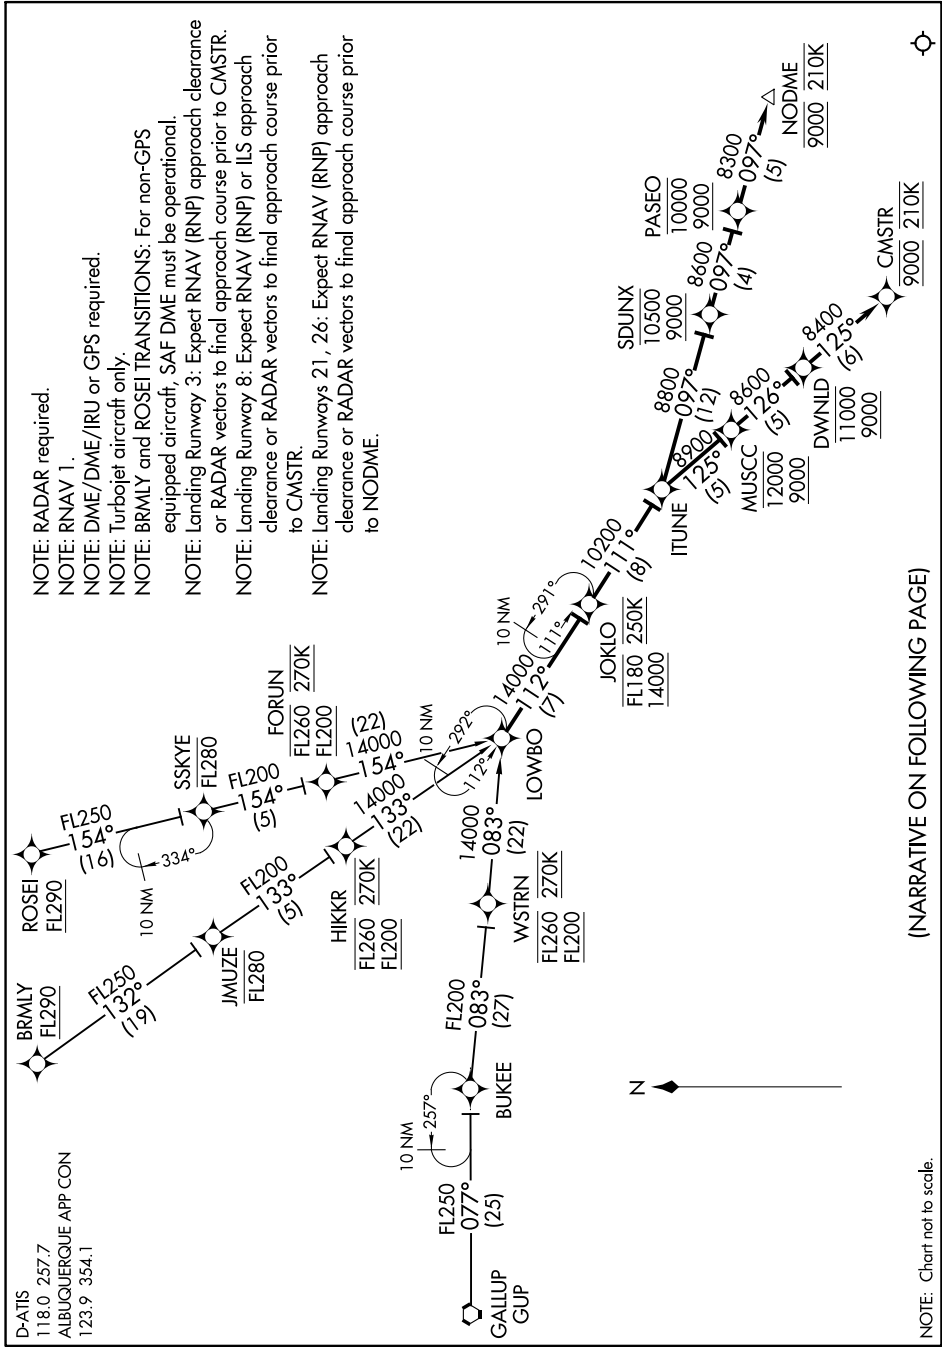

(LOWBO.LOWBO3) 17117

LOWBO THREE ARRIVAL (RNAV)

AL-12 (FAA)

ALBUQUERQUE INTL SUNPORT (ABQ)
ALBUQUERQUE, NEW MEXICO

SW-1, 13 JUN 2024 to 11 JUL 2024

LOWBO THREE ARRIVAL (RNAV)
(LOWBO.LOWBO3) 08JAN15

ALBUQUERQUE, NEW MEXICO
ALBUQUERQUE INTL SUNPORT (ABQ)

(NARRATIVE ON FOLLOWING PAGE)

SW-1, 13 JUN 2024 to 11 JUL 2024

NOTE: Chart not to scale.