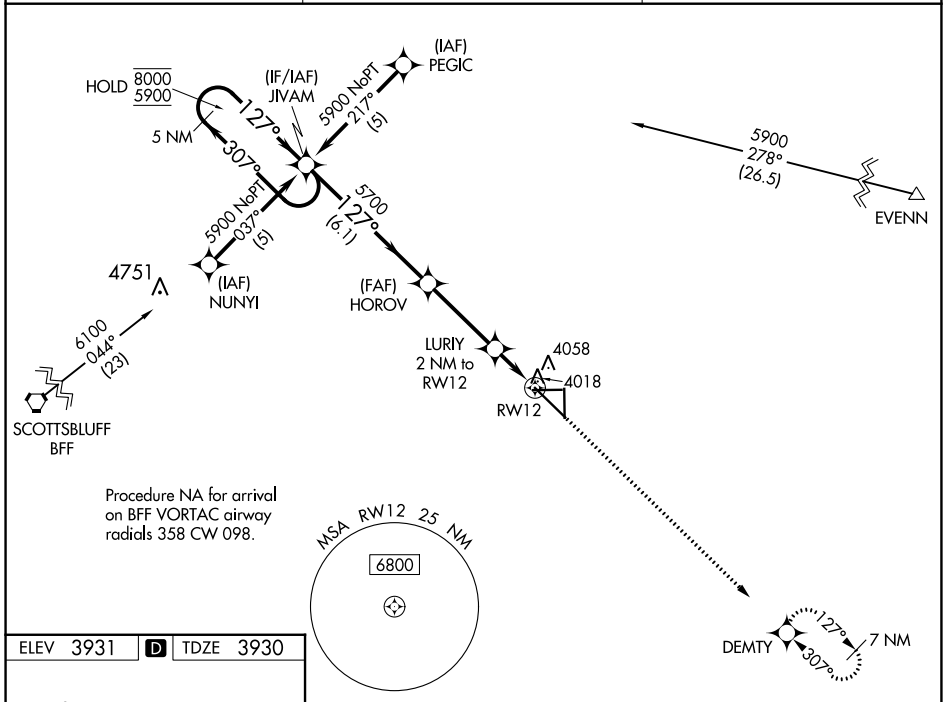

WAAS CH 61202 W12A	APP CRS 127°	Rwy Idg 9202 TDZE 3930 Apt Elev 3931
--	------------------------	---

RNAV (GPS) RWY 12

ALLIANCE MUNI (A1A)

RNP APCH. ⚠ For uncompensated Baro-VNAV systems, LNAV/VNAV NA below -22°C or above 54°C.	MISSED APPROACH: Climb to 6100 direct DEMTY and hold.
---	---

ASOS 135.075	DENVER CENTER 127.95 338.2	UNICOM 123.0 (CTAF) 0
------------------------	--------------------------------------	---------------------------------

CATEGORY	A	B	C	D
LPV DA	4180-1 250 (300-1)			
LNAV/VNAV DA	4273-1¼ 343 (400-1¼)			
LNAV MDA	4320-1	390 (400-1)	4320-1½ 390 (400-1½)	4320-1¼ 390 (400-1¼)
CIRCLING	4460-1 529 (600-1)	4520-1 589 (600-1)	4580-1¾ 649 (700-1¾)	4640-2¼ 709 (800-2¼)

NC-2, 13 JUN 2024 to 11 JUL 2024

NC-2, 13 JUN 2024 to 11 JUL 2024