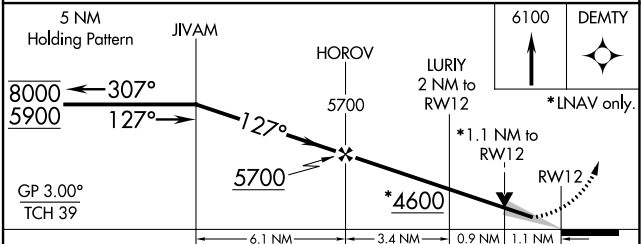

WAAS CH 61202 W12A	APP CRS 127°	Rwy Idg 9202 TDZE 3930 Apt Elev 3931
--	------------------------	---

RNAV (GPS) RWY 12

ALLIANCE MUNI (A1A)

RNP APCH. ⚠ For uncompensated Baro-VNAV systems, LNAV/VNAV NA below -22°C or above 54°C.	MISSED APPROACH: Climb to 6100 direct DEMTY and hold.
---	---

ASOS 135.075	DENVER CENTER 127.95 338.2	UNICOM 123.0 (CTAF) 0
------------------------	--------------------------------------	---------------------------------

CATEGORY	A	B	C	D
LPV DA	4180-1 250 (300-1)			
LNAV/VNAV DA	4273-1¼ 343 (400-1¼)			
LNAV MDA	4320-1	390 (400-1)	4320-1½ 390 (400-1½)	4320-1¼ 390 (400-1¼)
CIRCLING	4460-1 529 (600-1)	4520-1 589 (600-1)	4580-1¾ 649 (700-1¾)	4640-2¼ 709 (800-2¼)