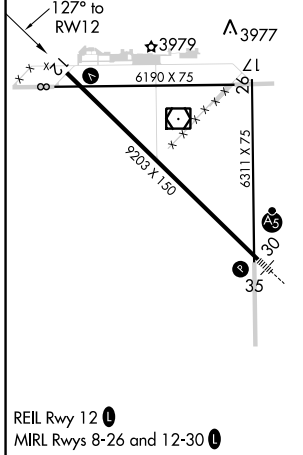

WAAS CH 61202 W12A	APP CRS 127°	Rwy Idg 9202 TDZE 3930 Apt Elev 3931
--	------------------------	---

RNAV (GPS) RWY 12

ALLIANCE MUNI (A1A)

RNP APCH. ⚠ For uncompensated Baro-VNAV systems, LNAV/VNAV NA below -22°C or above 54°C.	MISSED APPROACH: Climb to 6100 direct DEMTY and hold.
---	---

ASOS 135.075	DENVER CENTER 127.95 338.2	UNICOM 123.0 (CTAF) 0
------------------------	--------------------------------------	---------------------------------

CATEGORY	A	B	C	D
LPV DA	4180-1 250 (300-1)			
LNAV/VNAV DA	4273-1¼ 343 (400-1¼)			
LNAV MDA	4320-1	390 (400-1)	4320-1½ 390 (400-1½)	4320-1¼ 390 (400-1¼)
CIRCLING	4460-1 529 (600-1)	4520-1 589 (600-1)	4580-1¾ 649 (700-1¾)	4640-2¼ 709 (800-2¼)