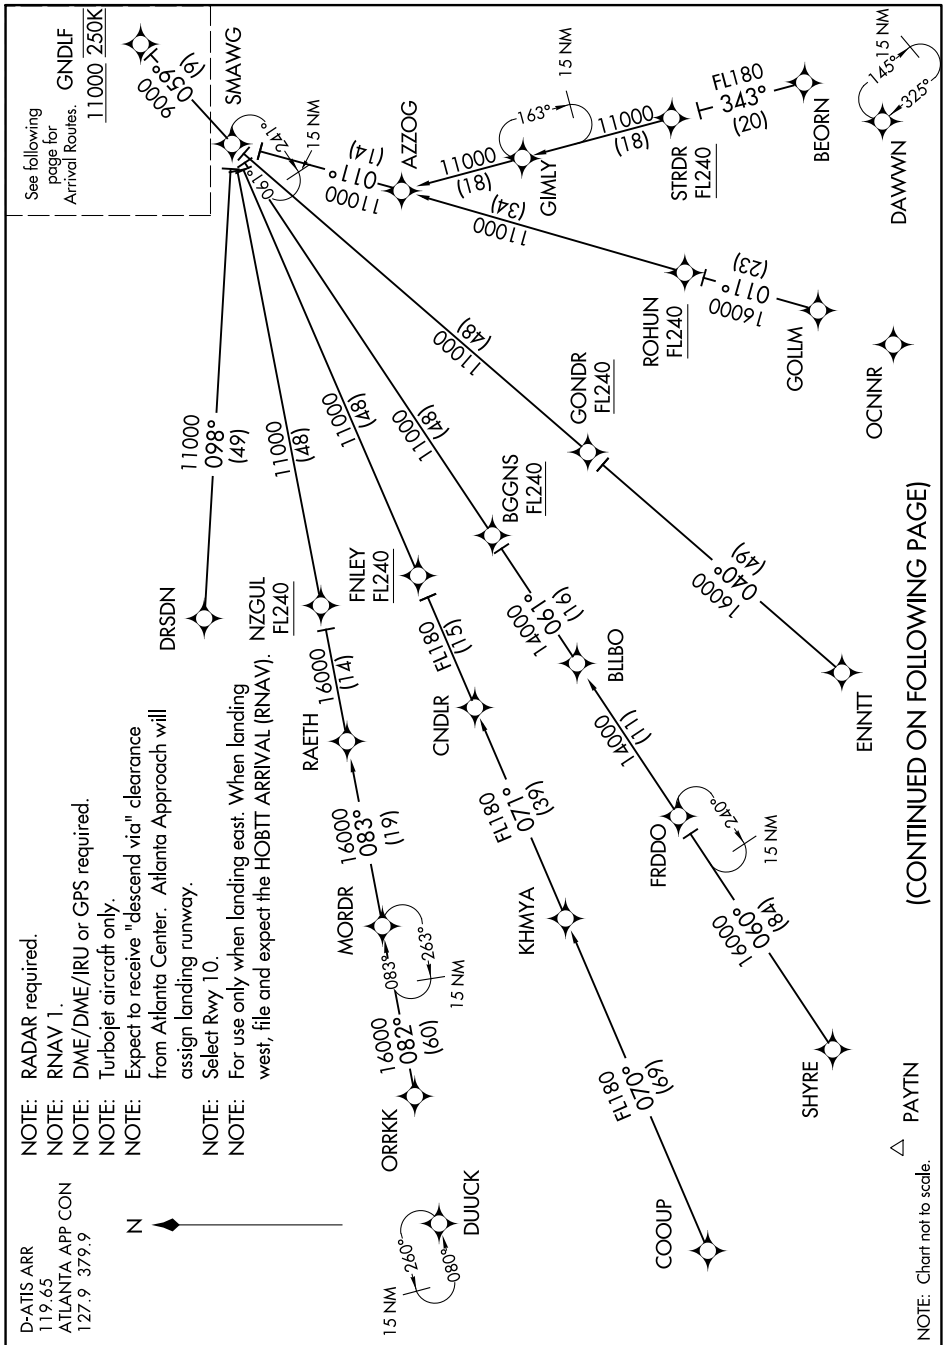

GNDLF TWO ARRIVAL(RNAV) Transition Routes

SE-4, 13 JUN 2024 to 11 JUL 2024

SE-4, 13 JUN 2024 to 11 JUL 2024

GNDLF TWO ARRIVAL (RNAV) Transition Routes