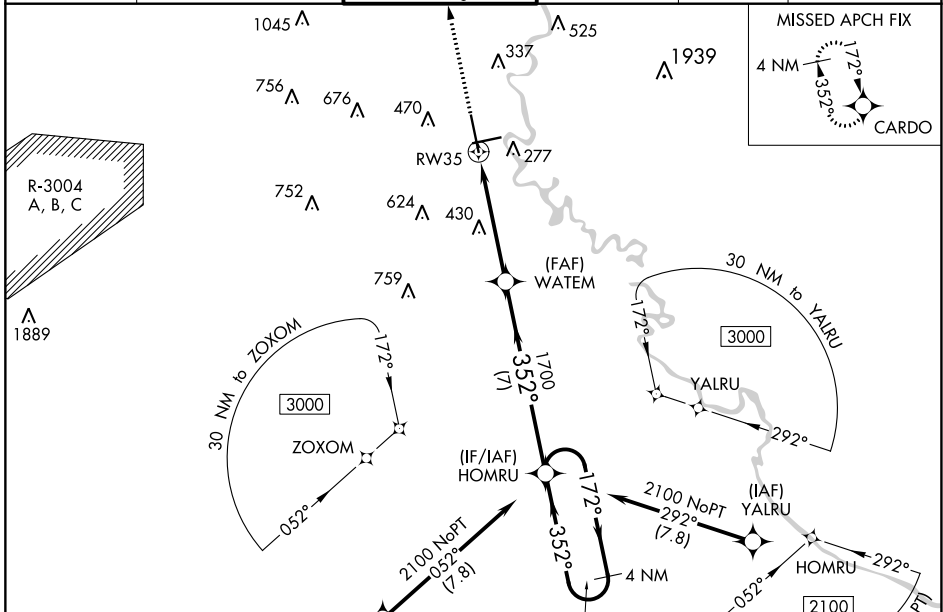

WAAS CH 97303 W35A	APP CRS 352°	Rwy Idg TDZE 137 Apt Elev 146	8001
--	------------------------	---	-------------

RNAV (GPS) RWY 35

AUGUSTA RGNL AT BUSH FLD (AGS)

RNP APCH - GPS.		MALSR	MISSED APPROACH: Climb to 2400 direct CARDO and hold.
For uncompensated Baro-VNAV systems, LNAV/VNAV NA below -6°C or above 54°C.			

CATEGORY	A	B	C	D
LPV DA	387/24		250 (300-1/2)	
LNAV/VNAV DA	668/55		531 (600-1)	
LNAV MDA	780/24	643 (700-1/2)	780-1 3/8	643 (700-1 3/8)
<input checked="" type="checkbox"/> CIRCLING	780-1	634 (700-1)	780-1 7/8	940-2 1/2 794 (800-2 1/2)

SE-4, 13 JUN 2024 to 11 JUL 2024

SE-4, 13 JUN 2024 to 11 JUL 2024