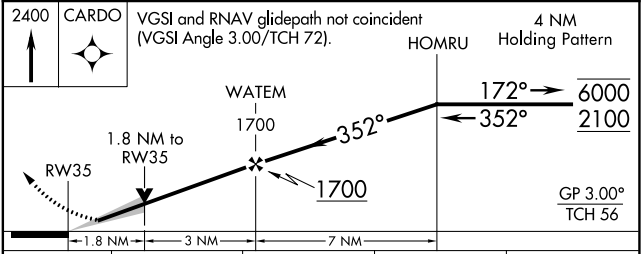

WAAS CH 97303 W35A	APP CRS 352°	Rwy Idg TDZE 137 Apt Elev 146	8001
--	------------------------	---	-------------

RNAV (GPS) RWY 35

AUGUSTA RGNL AT BUSH FLD (AGS)

RNP APCH - GPS.		MALSR	MISSED APPROACH: Climb to 2400 direct CARDO and hold.
For uncompensated Baro-VNAV systems, LNAV/VNAV NA below -6°C or above 54°C.			

ATIS 132.75	AUGUSTA APP CON ★ 126.8 270.3	AUGUSTA TOWER ★ 118.7 (CTAF) 0 239.3	GND CON 121.9 348.6	CLNC DEL 118.65	UNICOM 122.95
-----------------------	---	--	-------------------------------	---------------------------	-------------------------

CATEGORY	A	B	C	D
LPV DA	387/24		250 (300-1/2)	
LNAV/VNAV DA	668/55		531 (600-1)	
LNAV MDA	780/24	643 (700-1/2)	780-1 3/8	643 (700-1 3/8)
<input checked="" type="checkbox"/> CIRCLING	780-1	634 (700-1)	780-1 7/8	940-2 1/2 794 (800-2 1/2)