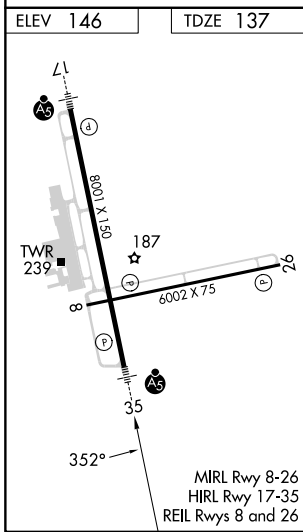

WAAS CH 97303 W35A	APP CRS 352°	Rwy Idg TDZE 137 Apt Elev 146	8001
--	------------------------	---	-------------

RNAV (GPS) RWY 35

AUGUSTA RGNL AT BUSH FLD (AGS)

RNP APCH - GPS.		MALSR	MISSED APPROACH: Climb to 2400 direct CARDO and hold.
For uncompensated Baro-VNAV systems, LNAV/VNAV NA below -6°C or above 54°C.			

CATEGORY	A	B	C	D
LPV DA	387/24		250 (300-1/2)	
LNAV/VNAV DA	668/55		531 (600-1)	
LNAV MDA	780/24	643 (700-1/2)	780-1 3/8	643 (700-1 3/8)
<input checked="" type="checkbox"/> CIRCLING	780-1	634 (700-1)	780-1 7/8	940-2 1/2 794 (800-2 1/2)