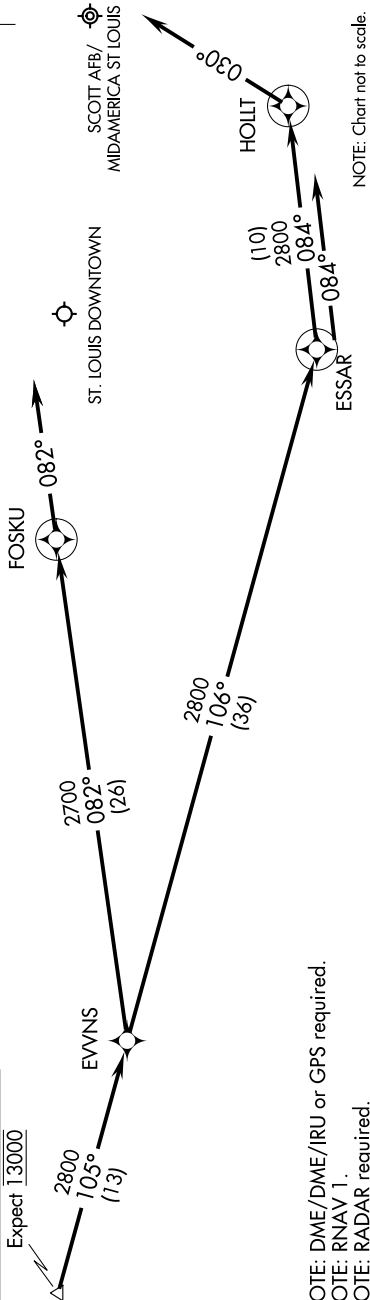

DIXEE THREE ARRIVAL (RNAV)

BELLEVILLE, ILLINOIS

EC-3, 13 JUN 2024 to 11 JUL 2024

ST LOUIS APP CON
 128.1 307.05
 BLV/KBLV ATIS *
 128.7 256.7
 CFS ATIS
 121.45

DIXEE
VERTICAL NAVIGATION
PLANNING INFORMATION

Expect 13000

NOTE: DME/DME/IRU or GPS required.
 NOTE: RNAV 1.
 NOTE: RADAR required.

ARRIVAL ROUTE DESCRIPTION

ST. LOUIS DOWNTOWN:

LANDING RWY 12R: From DIXEE on track 105° to EVNS, then on track 082° to FOSKU. Expect radar vector prior to FOSKU. If no heading received, track 082°.

LANDING RWY 30L/R: From DIXEE on track 105° to EVNS, then on track 106° to ESSAR, then on track 084° to HOLLT. Expect radar vector prior to HOLLT. If no heading received, track 030°.

SCOTT AFB/MIDAMERICA ST LOUIS:

LANDING RWYS 14L/R, 32L/R: From DIXEE on track 105° to EVNS, then on track 106° to ESSAR. Expect radar vector prior to ESSAR. If no heading received, track 084°.

DIXEE THREE ARRIVAL (RNAV)

BELLEVILLE, ILLINOIS