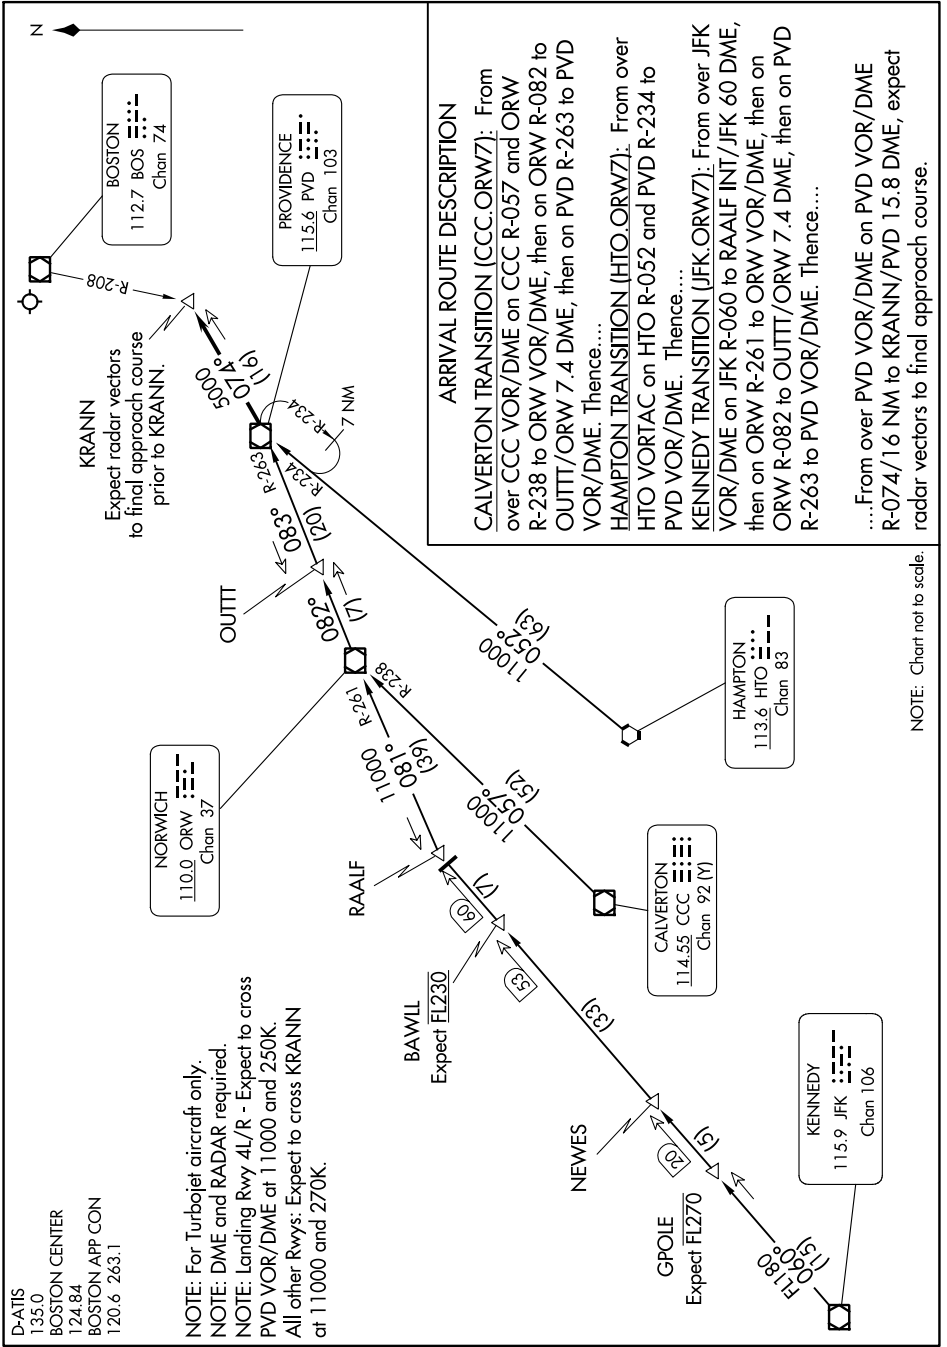

# NORWICH SEVEN ARRIVAL

NE-1, 13 JUN 2024 to 11 JUL 2024

NOTE: Chart not to scale.

NE-1, 13 JUN 2024 to 11 JUL 2024

# NORWICH SEVEN ARRIVAL