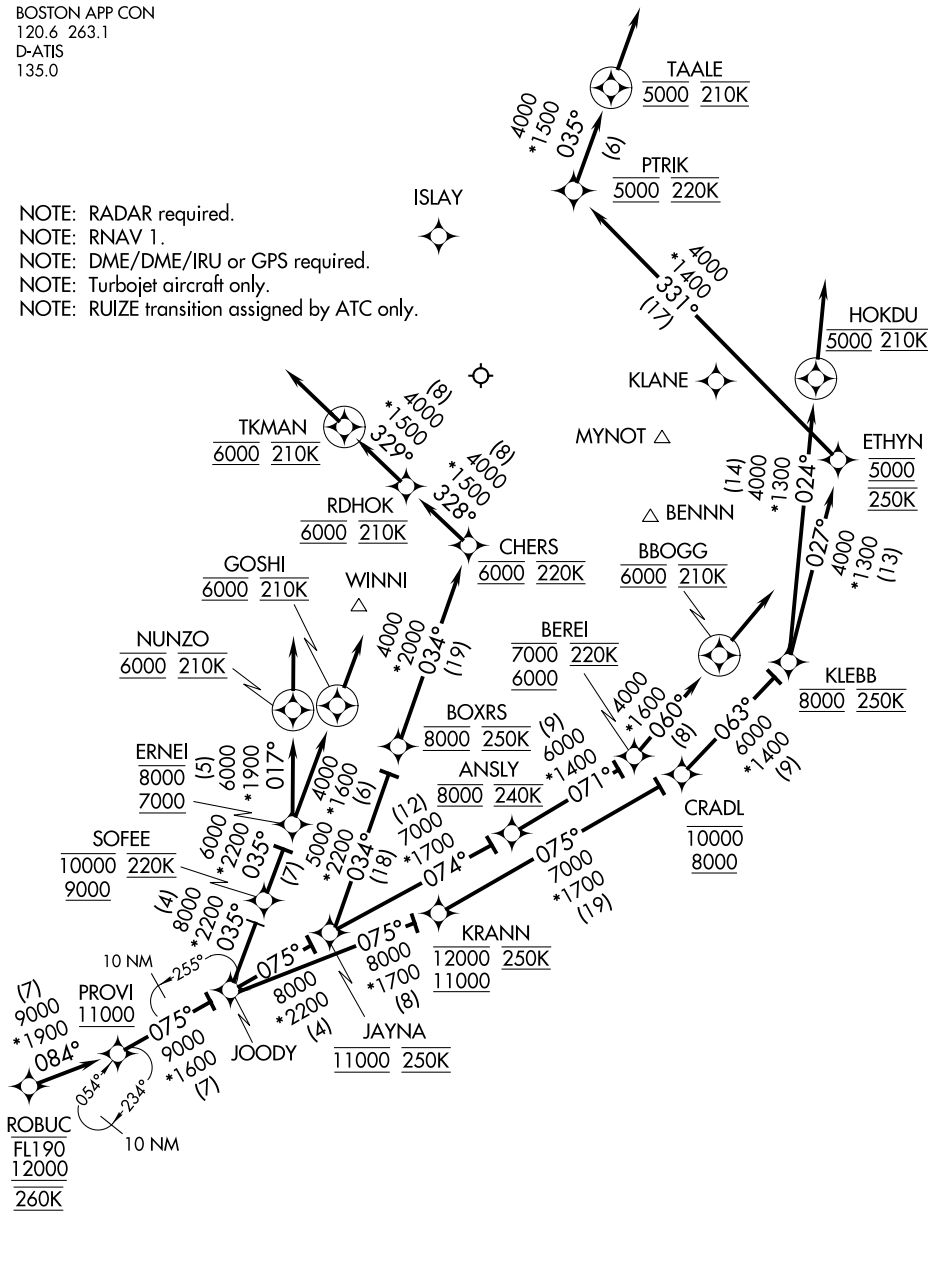

ROBUC THREE ARRIVAL (RNAV) Arrival Routes

BOSTON APP CON  
120.6 263.1  
D-ATIS  
135.0

- NOTE: RADAR required.
- NOTE: RNAV 1.
- NOTE: DME/DME/IRU or GPS required.
- NOTE: Turbojet aircraft only.
- NOTE: RUIZE transition assigned by ATC only.

NE-1, 13 JUN 2024 to 11 JUL 2024

NE-1, 13 JUN 2024 to 11 JUL 2024

NOTE: Chart not to scale.

(NARRATIVE ON FOLLOWING PAGE)

ROBUC THREE ARRIVAL (RNAV) Arrival Routes