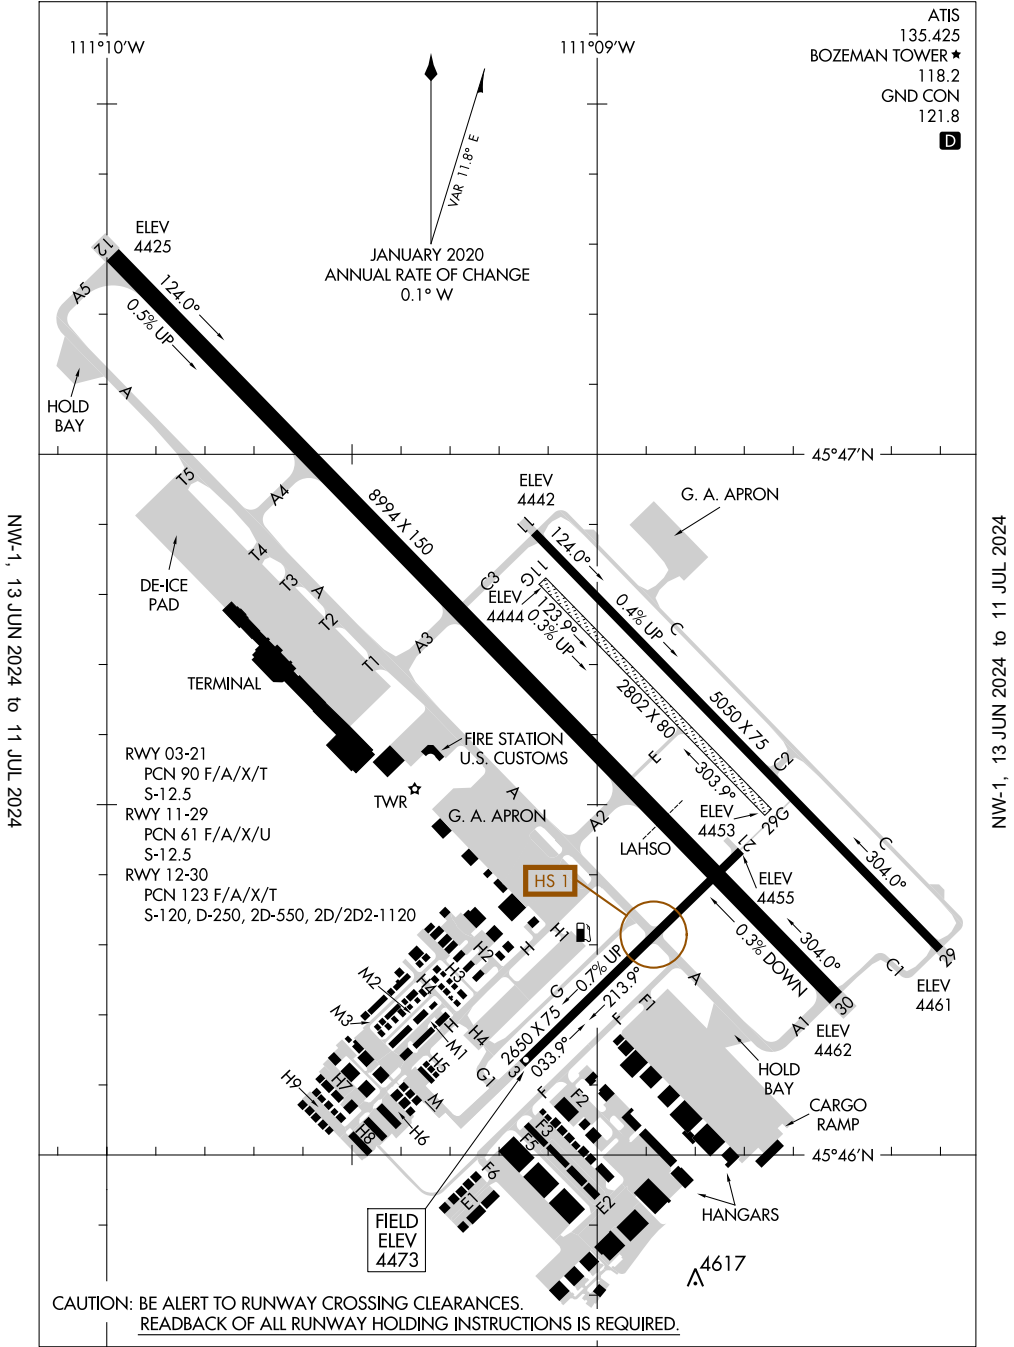

24137
AIRPORT DIAGRAM

BOZEMAN YELLOWSTONE INTL (BZN)
BOZEMAN, MONTANA

AL-59 (FAA)

ATIS 135.425
BOZEMAN TOWER ★ 118.2
GND CON 121.8
D

NW-1, 13 JUN 2024 to 11 JUL 2024

NW-1, 13 JUN 2024 to 11 JUL 2024

24137
AIRPORT DIAGRAM