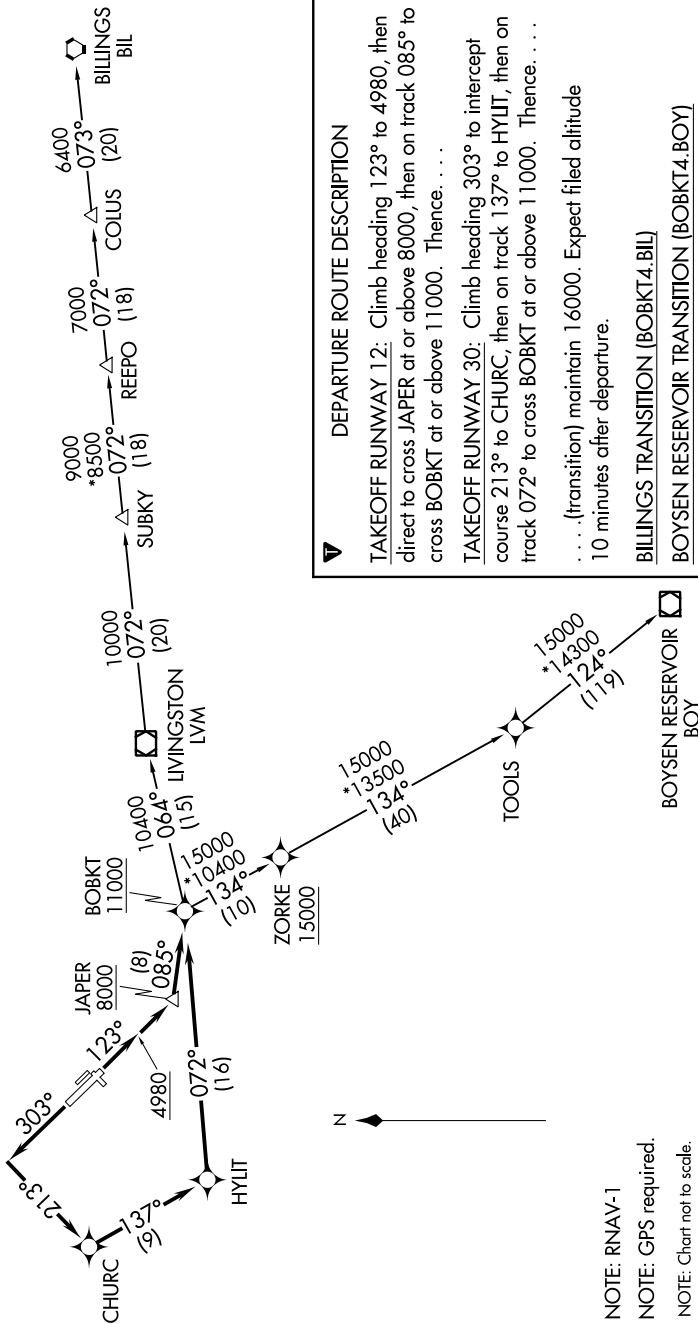

# BOBK FOUR DEPARTURE (RNAV)

NW-1, 13 JUN 2024 to 11 JUL 2024

**TOP ALTITUDE:**  
**16000**

**TAKEOFF MINIMUMS**

Rwys 3, 11, 21, 29: NA - ATC.

Rwy 12: Standard with minimum climb of 395' per NM to 15000.

Rwy 30: Standard with minimum climb of 250' per NM to 15000.

BIG SKY DEP CON \*  
118.975 226.675  
ATIS  
135.425  
GND CON  
121.8  
BOZEMAN TOWER \*  
118.2 (CTAF)

NOTE: RNAV-1

NOTE: GPS required.

NOTE: Chart not to scale.

# BOBK FOUR DEPARTURE (RNAV)

NW-1, 13 JUN 2024 to 11 JUL 2024