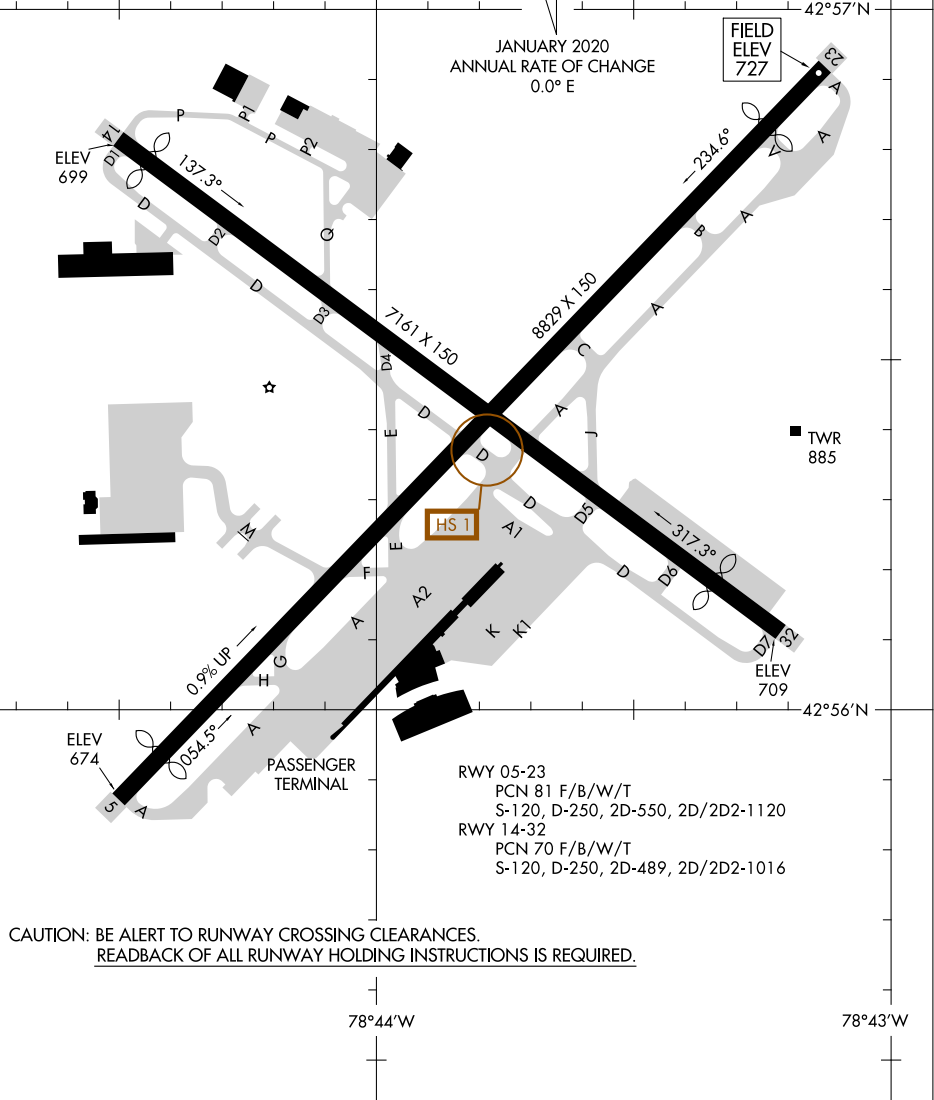

AIRPORT DIAGRAM

BUFFALO NIAGARA INTL (BUF)

AL-65 (FAA)

BUFFALO, NEW YORK

D-ATIS
135.35
BUFFALO TOWER
120.5 257.8
GND CON
133.2 257.8
CLNC DEL
124.7 257.8
CPDLC
PDC
D

NE-2, 13 JUN 2024 to 11 JUL 2024

NE-2, 13 JUN 2024 to 11 JUL 2024

AIRPORT DIAGRAM

BUFFALO, NEW YORK

BUFFALO NIAGARA INTL (BUF)