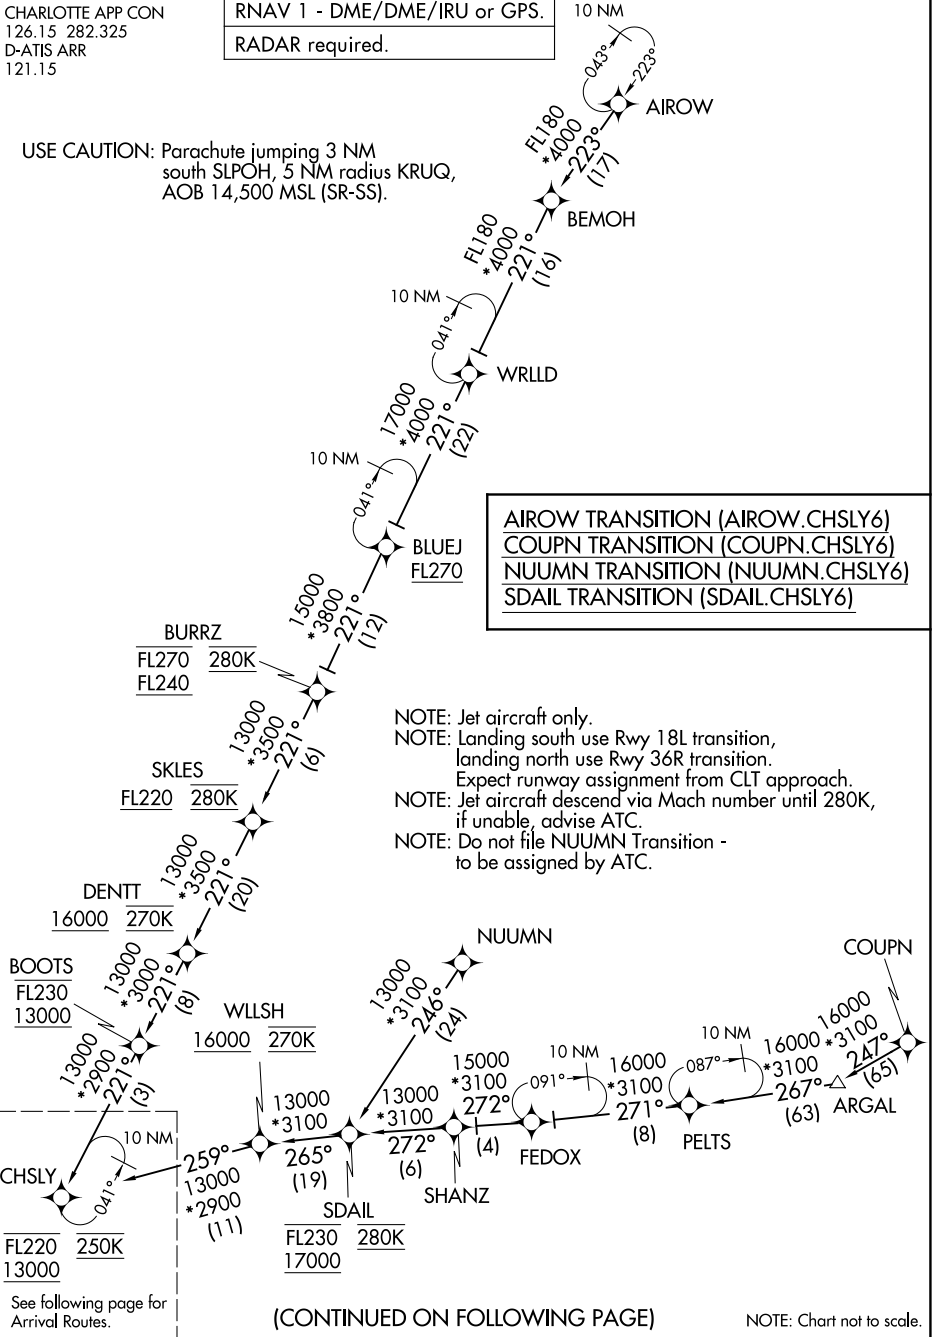

(CHSLY.CHSLY6) 24137

AL-78 (FAA)

CHARLOTTE/DOUGLAS INTL (CLT)
CHARLOTTE, NORTH CAROLINA

CHSLY SIX ARRIVAL (RNAV) Transition Routes

CHARLOTTE APP CON
126.15 282.325
D-ATIS ARR
121.15

RNAV 1 - DME/DME/IRU or GPS.

RADAR required.

10 NM

USE CAUTION: Parachute jumping 3 NM south SLPOH, 5 NM radius KRUQ, AOB 14,500 MSL (SR-SS).

SE-2, 13 JUN 2024 to 11 JUL 2024

SE-2, 13 JUN 2024 to 11 JUL 2024

See following page for Arrival Routes.

(CONTINUED ON FOLLOWING PAGE)

NOTE: Chart not to scale.

CHSLY SIX ARRIVAL (RNAV) Transition Routes

CHARLOTTE, NORTH CAROLINA
CHARLOTTE/DOUGLAS INTL (CLT)

(CHSLY.CHSLY6) 16MAY24