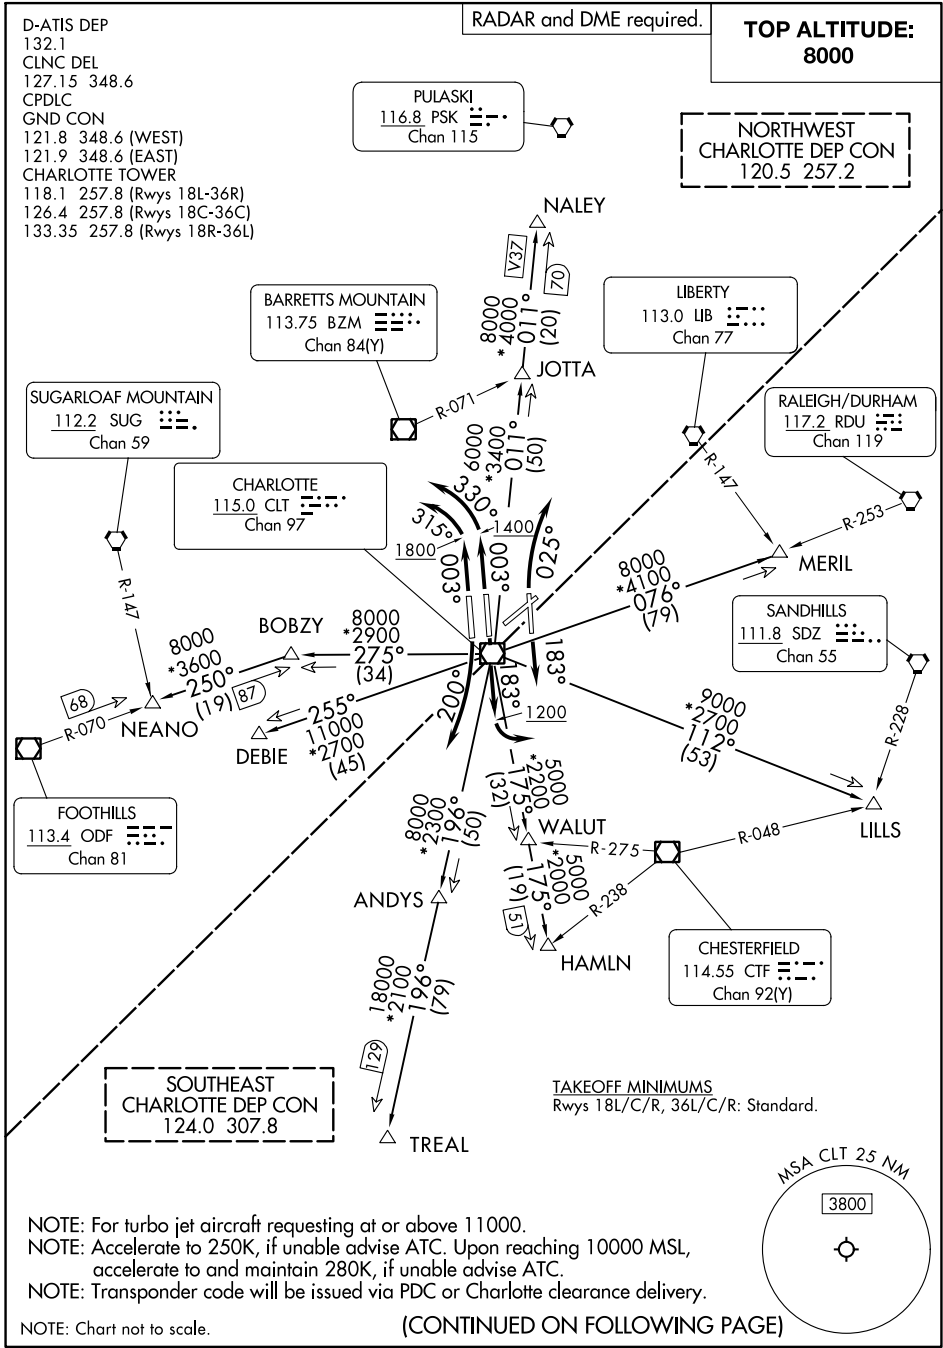

(KER4.KER) 24081
KERMIT FOUR DEPARTURE

AL-78 (FAA)

CHARLOTTE/DOUGLAS INTL (CLT)
CHARLOTTE, NORTH CAROLINA

KERMIT FOUR DEPARTURE
(KER4.KER) 21MAR24

CHARLOTTE, NORTH CAROLINA
CHARLOTTE/DOUGLAS INTL (CLT)