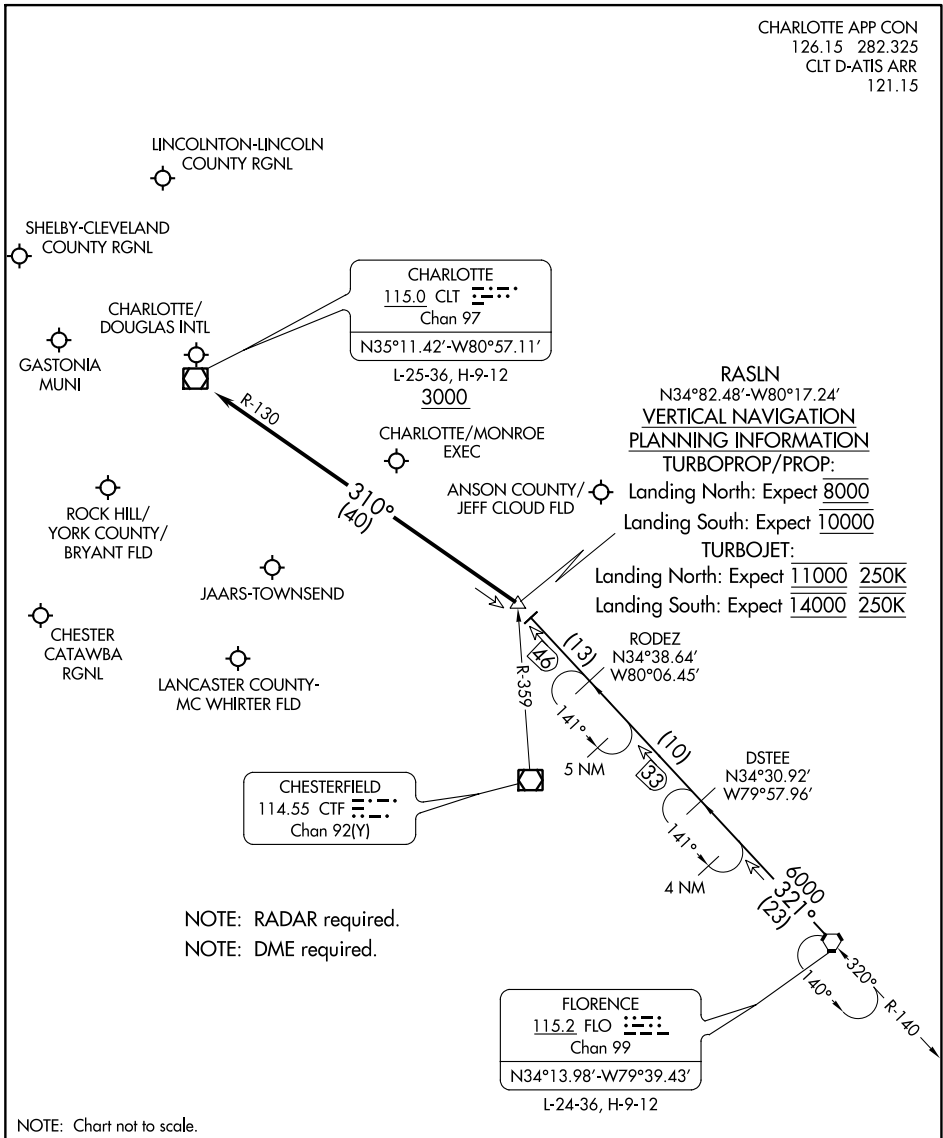

# RASLN THREE ARRIVAL

CHARLOTTE, NORTH CAROLINA

CHARLOTTE APP CON  
126.15 282.325  
CLT D-ATIS ARR  
121.15

SE-2, 13 JUN 2024 to 11 JUL 2024

SE-2, 13 JUN 2024 to 11 JUL 2024

## ARRIVAL ROUTE DESCRIPTION

FLORENCE TRANSITION (FLO.RASLN3): From over FLO VORTAC on FLO R-321 to RASLN INT. Thence . . . .

. . . . from RASLN on CLT R-130 to cross CLT VOR/DME at or above 3000. Expect RADAR vectors to destination airport or final approach course prior to CLT VOR/DME.

# RASLN THREE ARRIVAL

CHARLOTTE, NORTH CAROLINA