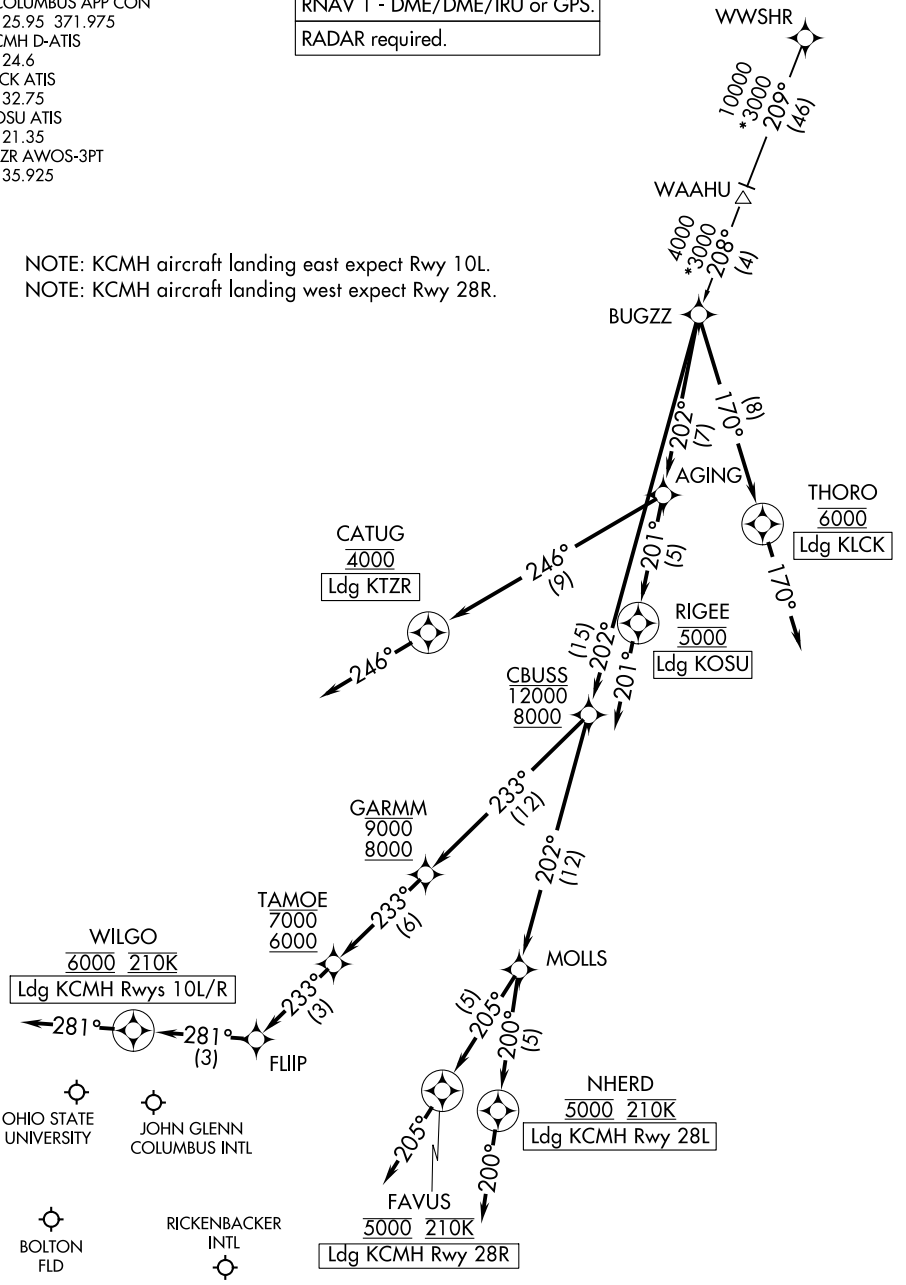

CBUSS TWO ARRIVAL (RNAV)

COLUMBUS, OHIO

COLUMBUS APP CON
 125.95 371.975
 CMH D-ATIS
 124.6
 LCK ATIS
 132.75
 OSU ATIS
 121.35
 TZR AWOS-3PT
 135.925

| |
|------------------------------|
| RNAV 1 - DME/DME/IRU or GPS. |
| RADAR required. |

NOTE: KCMH aircraft landing east expect Rwy 10L.
 NOTE: KCMH aircraft landing west expect Rwy 28R.

(NARRATIVE ON FOLLOWING PAGE)

NOTE: Chart not to scale.

CBUSS TWO ARRIVAL (RNAV)

COLUMBUS, OHIO