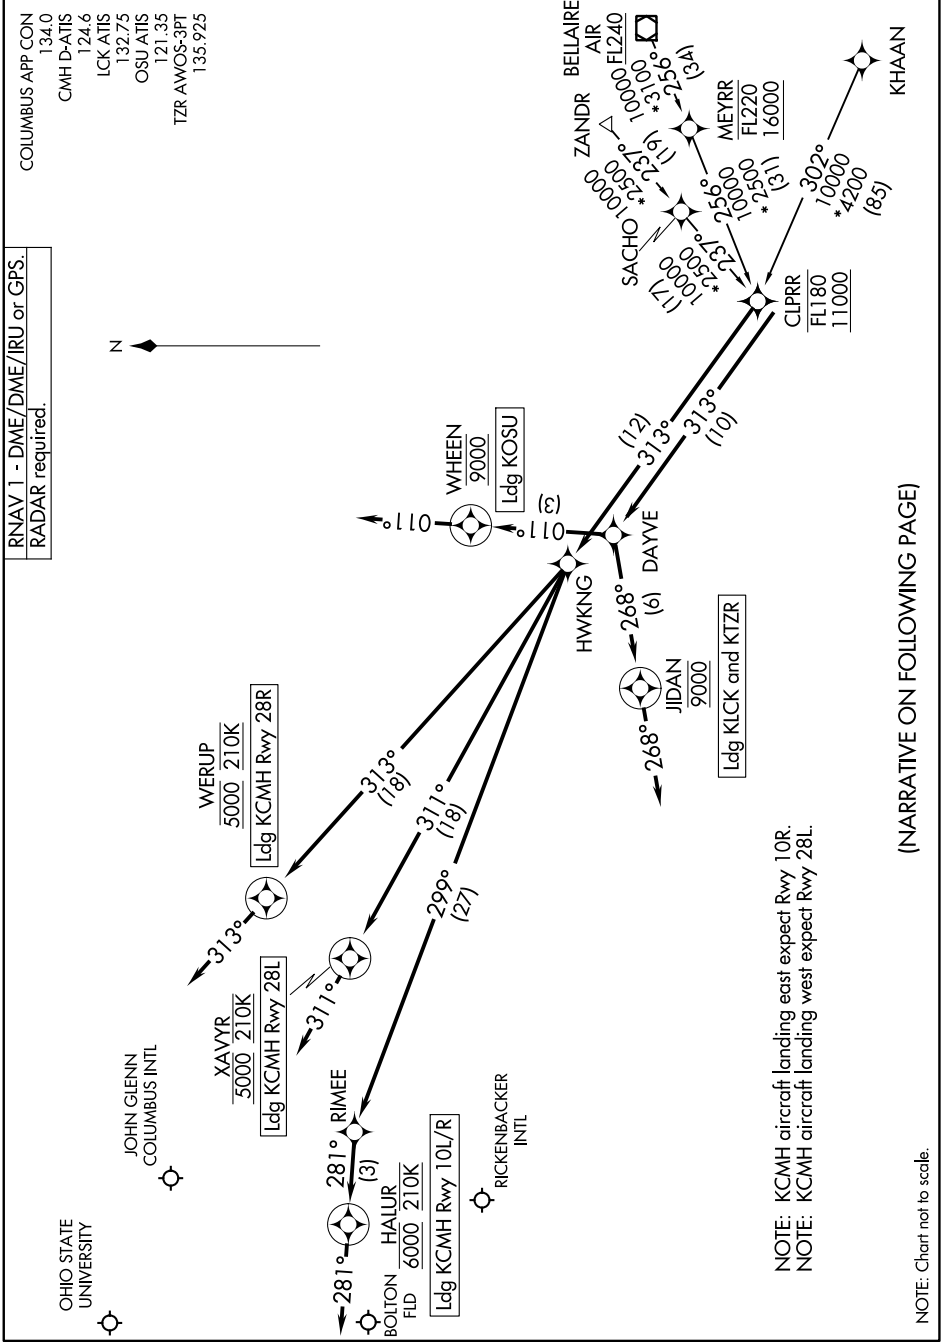

CLPRR TWO ARRIVAL (RNAV)

COLUMBUS, OHIO

EC-2, 13 JUN 2024 to 11 JUL 2024

(NARRATIVE ON FOLLOWING PAGE)

EC-2, 13 JUN 2024 to 11 JUL 2024

CLPRR TWO ARRIVAL (RNAV)

COLUMBUS, OHIO