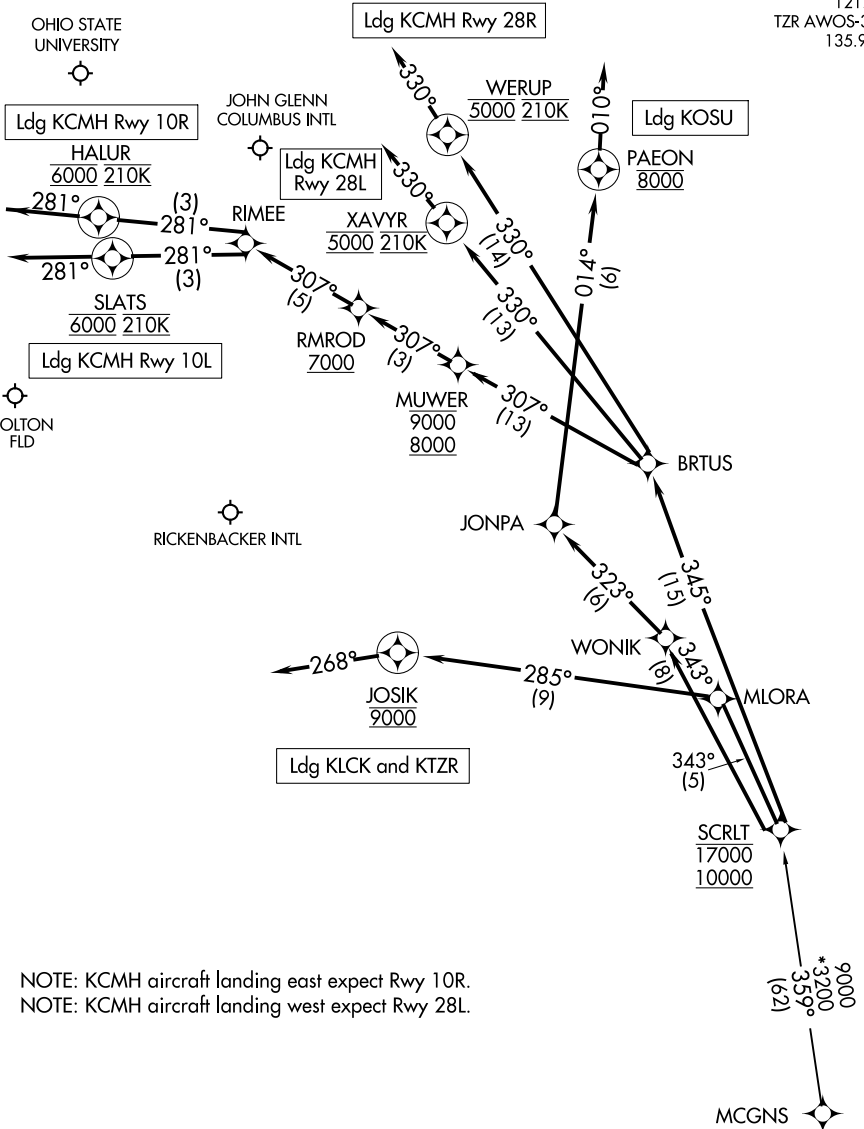

SCRLT ONE ARRIVAL (RNAV)

COLUMBUS, OHIO

RNAV 1 - DME/DME/IRU or GPS.
RADAR required.

COLUMBUS APP CON 134.0
 CMH D-ATIS 124.6
 LCK ATIS 132.75
 OSU ATIS 121.35
 TZR AWOS-3PT 135.925

EC-2, 13 JUN 2024 to 11 JUL 2024

EC-2, 13 JUN 2024 to 11 JUL 2024

NOTE: KCMH aircraft landing east expect Rwy 10R.
 NOTE: KCMH aircraft landing west expect Rwy 28L.

(NARRATIVE ON FOLLOWING PAGE)

NOTE: Chart not to scale.

SCRLT ONE ARRIVAL (RNAV)

COLUMBUS, OHIO