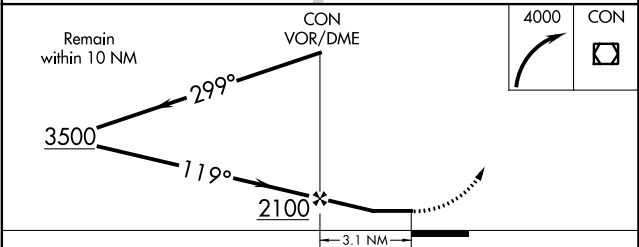

VOR/DME CON 112.9 Chan 76	APP CRS 119°	Rwy Idg TDZE Apt Elev	N/A N/A 342
--	------------------------	-----------------------------	--

VOR-A

CONCORD MUNI (CON)

⚠ Circling Rwy 12, 17, 30 NA at night.	MISSED APPROACH: Climbing right turn to 4000 direct CON VOR/DME and hold, continue climb-in-hold to 4000.
---	---

ASOS 132.325	BOSTON APP CON 127.35 269.075	CLNC DEL 133.65	UNICOM 122.7 (CTAF) 0
------------------------	---	---------------------------	---------------------------------

FAF to MAP 3.1 NM					CATEGORY	A	B	C	D
Knots	60	90	120	150	180	940-1	1080-1	1500-3	1158 (1200-3)
Min:Sec	3:06	2:04	1:33	1:14	1:02	598 (600-1)	738 (800-1)		