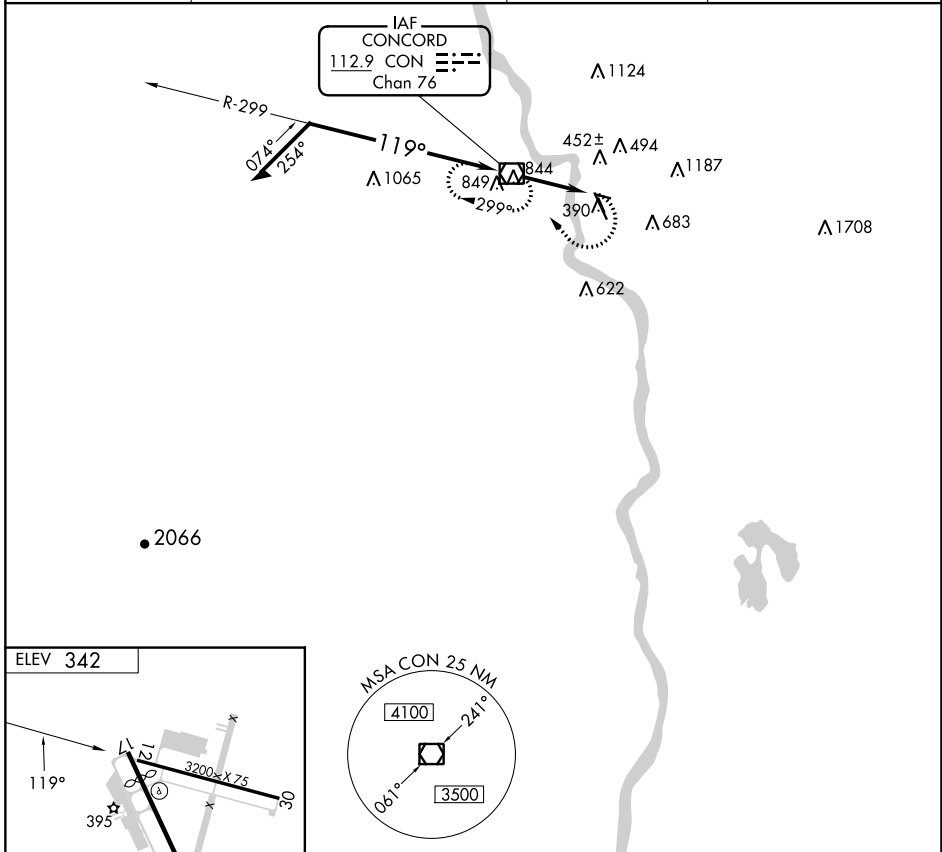

VOR/DME CON 112.9 Chan 76	APP CRS 119°	Rwy Idg TDZE Apt Elev	N/A N/A 342
--	------------------------	-----------------------------	--

VOR-A

CONCORD MUNI (CON)

⚠ Circling Rwy 12, 17, 30 NA at night.	MISSED APPROACH: Climbing right turn to 4000 direct CON VOR/DME and hold, continue climb-in-hold to 4000.
---	---

ASOS 132.325	BOSTON APP CON 127.35 269.075	CLNC DEL 133.65	UNICOM 122.7 (CTAF) 0
------------------------	---	---------------------------	---------------------------------

FAF to MAP 3.1 NM					CATEGORY	A	B	C	D
Knots	60	90	120	150	180	940-1	1080-1	1500-3	1158 (1200-3)
Min:Sec	3:06	2:04	1:33	1:14	1:02	598 (600-1)	738 (800-1)		

NE-1, 13 JUN 2024 to 11 JUL 2024

NE-1, 13 JUN 2024 to 11 JUL 2024