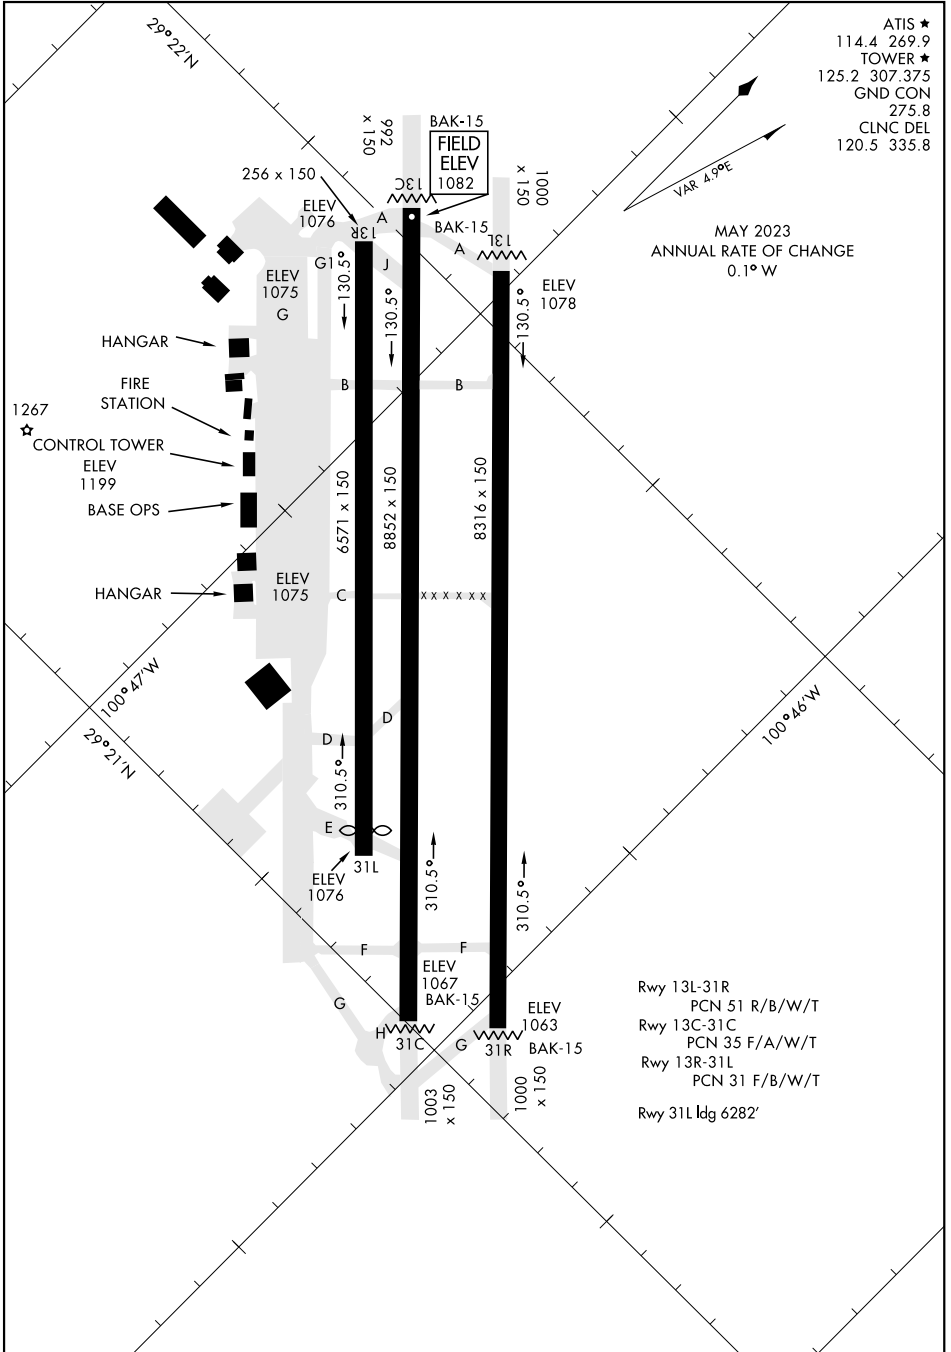

# AIRPORT DIAGRAM

AL-111 [USAF]

LAUGHLIN AFB (KDLF)

DEL RIO, TEXAS

- ATIS ★ 114.4 269.9
- TOWER ★ 125.2 307.375
- GND CON 275.8
- CLNC DEL 120.5 335.8

MAY 2023  
ANNUAL RATE OF CHANGE  
0.1° W

SC-3, 13 JUN 2024 to 11 JUL 2024

SC-3, 13 JUN 2024 to 11 JUL 2024

# AIRPORT DIAGRAM

DEL RIO, TEXAS

LAUGHLIN AFB (KDLF)