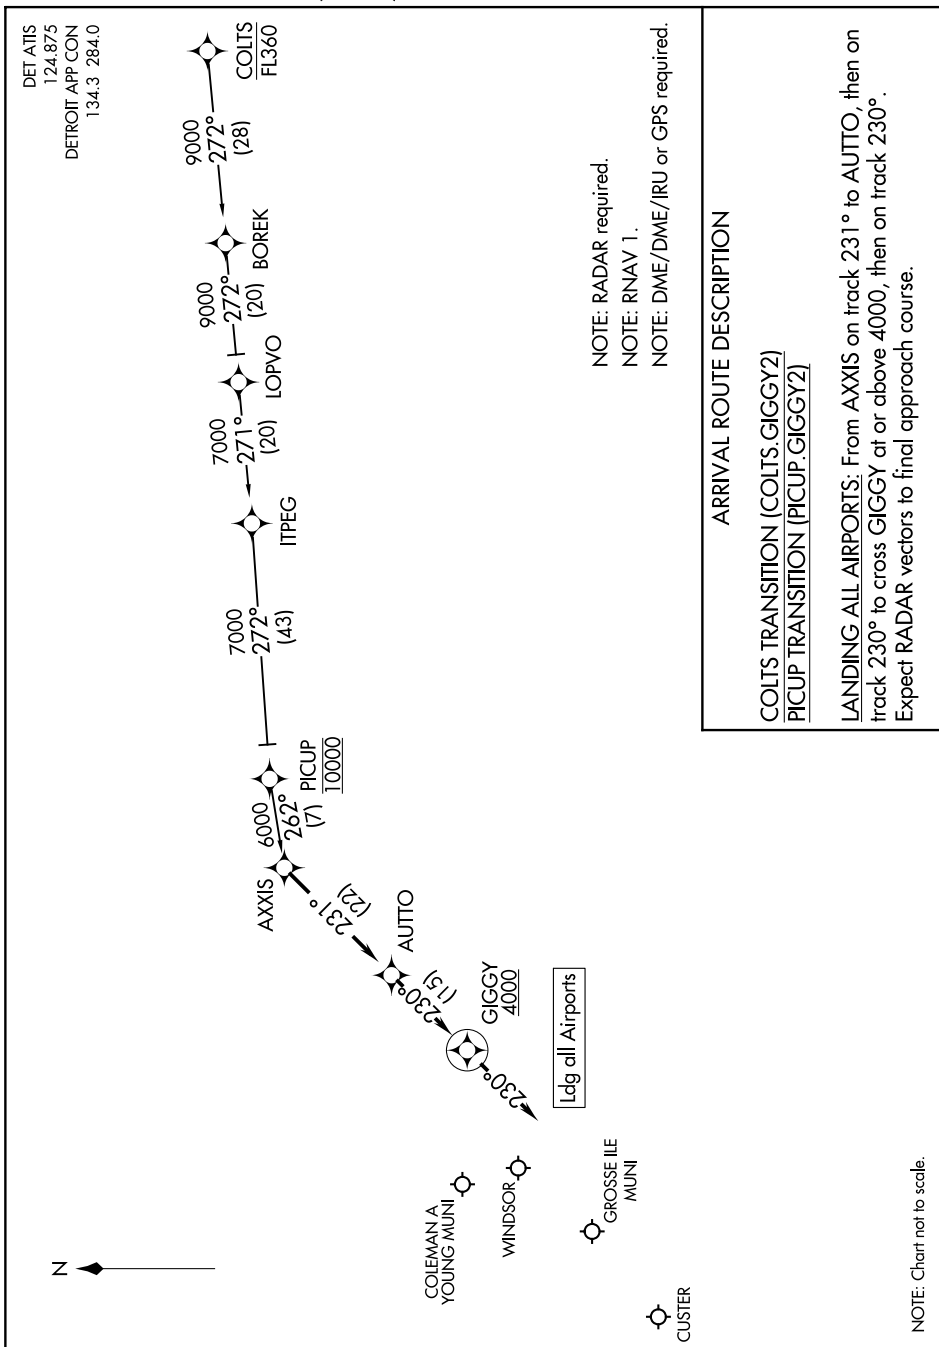

GIGGY TWO ARRIVAL (RNAV)

DETROIT, MICHIGAN

EC-1, 13 JUN 2024 to 11 JUL 2024

EC-1, 13 JUN 2024 to 11 JUL 2024

GIGGY TWO ARRIVAL (RNAV)

DETROIT, MICHIGAN

NOTE: Chart not to scale.