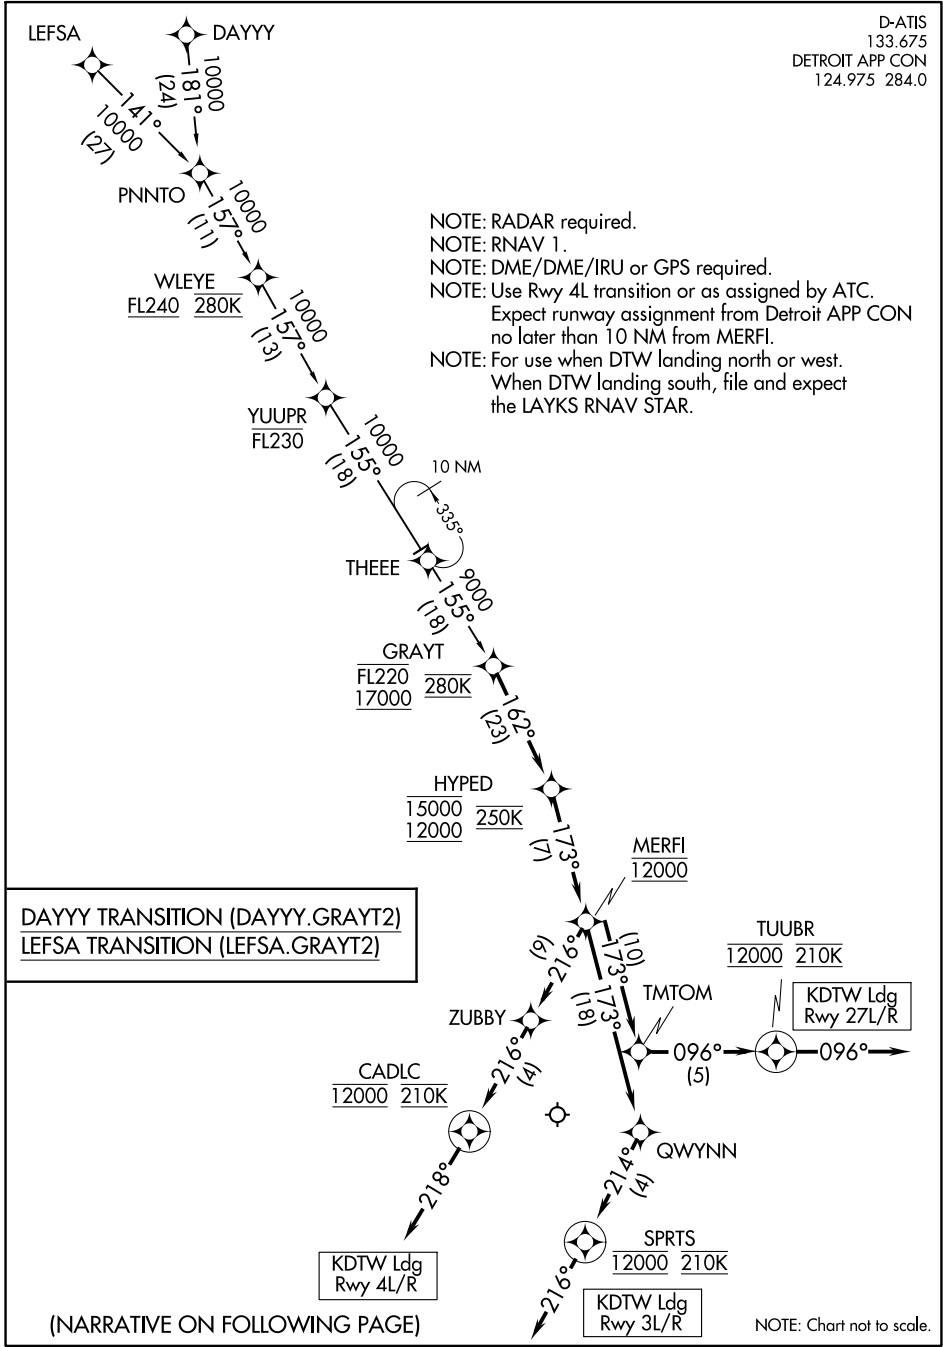

GRAYT TWO ARRIVAL (RNAV)

D-ATIS
133.675
DETROIT APP CON
124.975 284.0

- NOTE: RADAR required.
- NOTE: RNAV 1.
- NOTE: DME/DME/IRU or GPS required.
- NOTE: Use Rwy 4L transition or as assigned by ATC.
Expect runway assignment from Detroit APP CON no later than 10 NM from MERFI.
- NOTE: For use when DTW landing north or west.
When DTW landing south, file and expect the LAYKS RNAV STAR.

EC-1, 13 JUN 2024 to 11 JUL 2024

EC-1, 13 JUN 2024 to 11 JUL 2024

GRAYT TWO ARRIVAL (RNAV)

(GRAYT.GRAYT2) 10OCT19