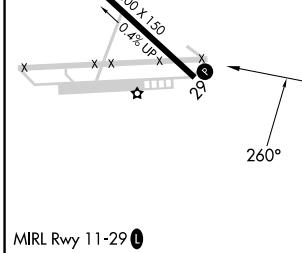

VOR/DME ELN 117.9 Chan 126	APP CRS 260°	Rwy Idg TDZE Apt Elev 1763	N/A N/A 1763
--	------------------------	--	--------------------

VOR-B
BOWERS FLD (ELN)

⚠ When local altimeter setting not received, use Wentachee altimeter setting.

MISSED APPROACH: Climb to 4400 then climbing right turn to 5700 direct ELN VOR/DME and hold, continue climb-in-hold to 5700.

ASOS 118.375	SEATTLE CENTER 132.6 269.35	UNICOM 123.0 (CTAF) 0
------------------------	---------------------------------------	---------------------------------

FAF to MAP 2.6 NM					CATEGORY	A	B	C	D
Knots	60	90	120	150	180	3260-1¼ 1497 (1500-1¼)	NA	NA	NA
Min:Sec	2:36	1:44	1:18	1:02	0:52				

NW-1, 13 JUN 2024 to 11 JUL 2024

NW-1, 13 JUN 2024 to 11 JUL 2024