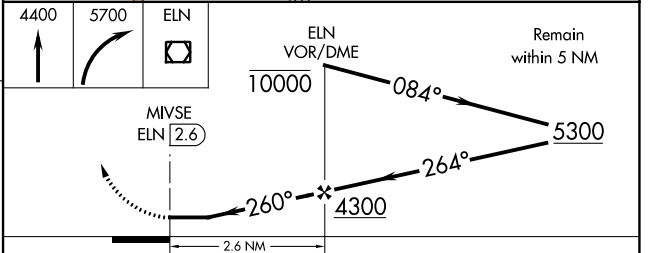

VOR/DME ELN 117.9 Chan 126	APP CRS 260°	Rwy Idg TDZE Apt Elev 1763	N/A N/A 1763
--	------------------------	--	--------------------

VOR-B
BOWERS FLD (ELN)

⚠ When local altimeter setting not received, use Wentachee altimeter setting.

MISSED APPROACH: Climb to 4400 then climbing right turn to 5700 direct ELN VOR/DME and hold, continue climb-in-hold to 5700.

ASOS 118.375	SEATTLE CENTER 132.6 269.35	UNICOM 123.0 (CTAF) 0
------------------------	---------------------------------------	---------------------------------

FAF to MAP 2.6 NM					CATEGORY	A	B	C	D
Knots	60	90	120	150	180	3260-1¼ 1497 (1500-1¼)	NA	NA	NA
Min:Sec	2:36	1:44	1:18	1:02	0:52				

NW-1, 13 JUN 2024 to 11 JUL 2024

NW-1, 13 JUN 2024 to 11 JUL 2024