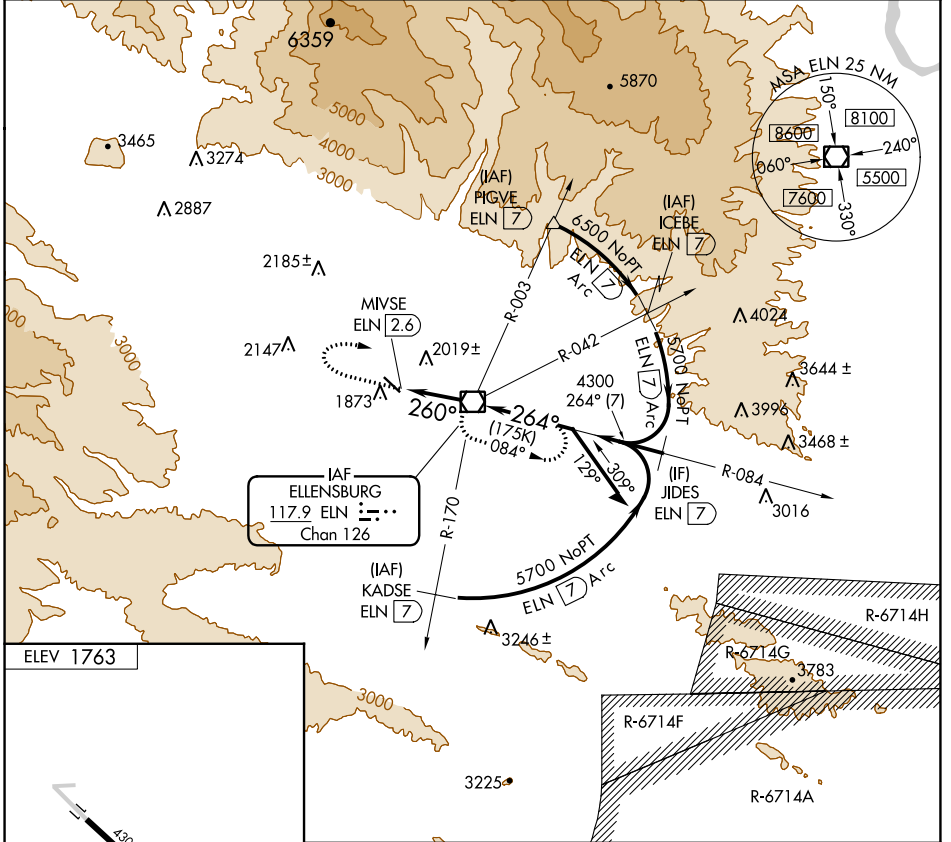

VOR/DME ELN 117.9 Chan 126	APP CRS 260°	Rwy Idg TDZE Apt Elev 1763	N/A N/A 1763
--	------------------------	--	--------------------

VOR-B
BOWERS FLD (ELN)

⚠ When local altimeter setting not received, use Wentachee altimeter setting.

MISSED APPROACH: Climb to 4400 then climbing right turn to 5700 direct ELN VOR/DME and hold, continue climb-in-hold to 5700.

ASOS 118.375	SEATTLE CENTER 132.6 269.35	UNICOM 123.0 (CTAF) 0
------------------------	---------------------------------------	---------------------------------

FAF to MAP 2.6 NM					CATEGORY	A	B	C	D
Knots	60	90	120	150	180	3260-1¼ 1497 (1500-1¼)	NA	NA	NA
Min:Sec	2:36	1:44	1:18	1:02	0:52				

NW-1, 13 JUN 2024 to 11 JUL 2024

NW-1, 13 JUN 2024 to 11 JUL 2024