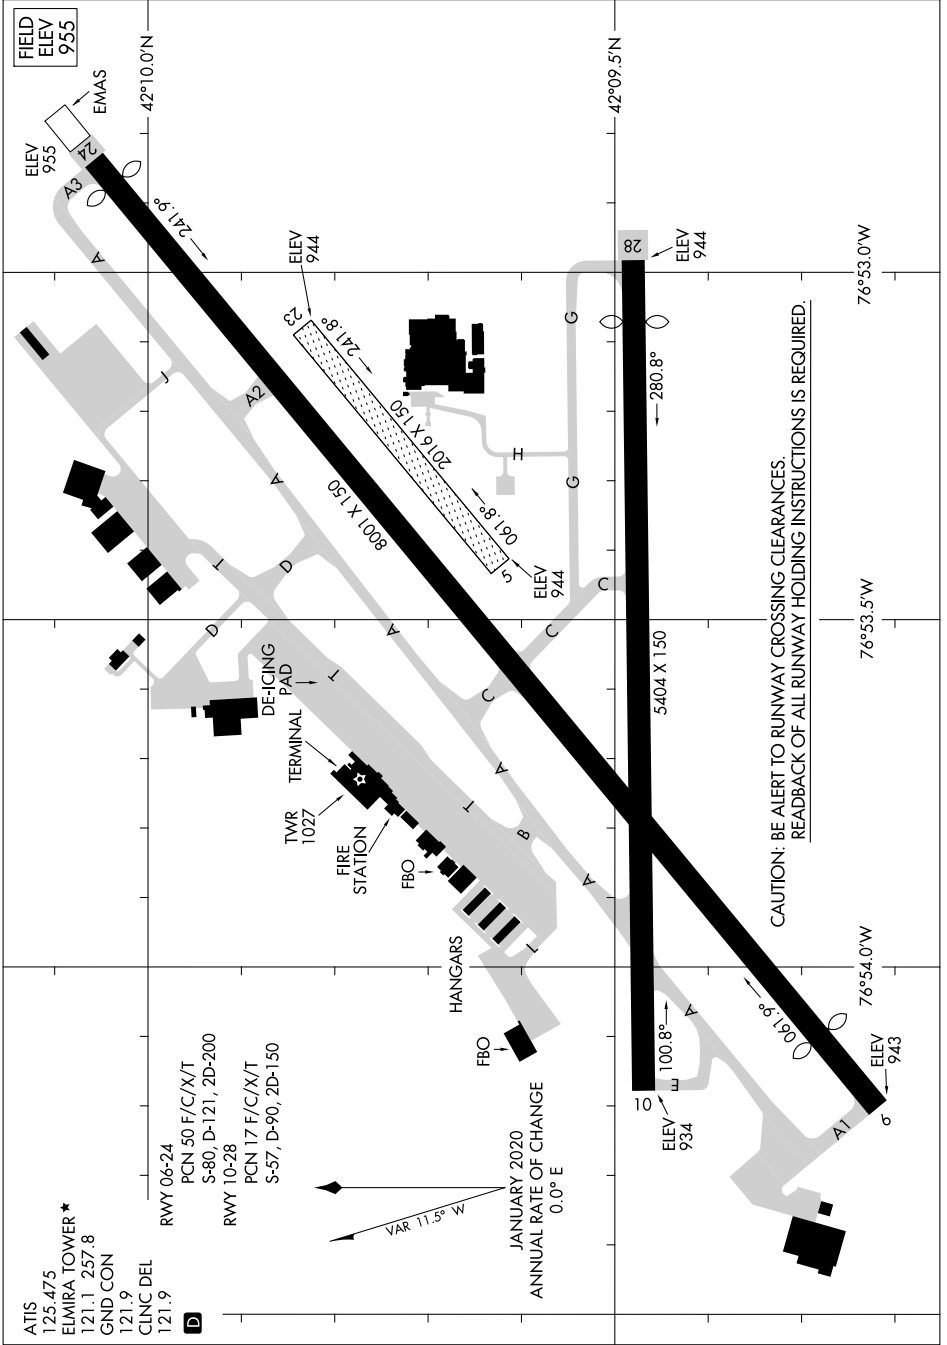

AIRPORT DIAGRAM

AL-131 (FAA)

ELMIRA/CORNING RGNL (ELM)
ELMIRA/CORNING, NEW YORK

NE-2, 13 JUN 2024 to 11 JUL 2024

CAUTION: BE ALERT TO RUNWAY CROSSING CLEARANCES.
READBACK OF ALL RUNWAY HOLDING INSTRUCTIONS IS REQUIRED.

NE-2, 13 JUN 2024 to 11 JUL 2024

AIRPORT DIAGRAM

ELMIRA/CORNING, NEW YORK
ELMIRA/CORNING RGNL (ELM)