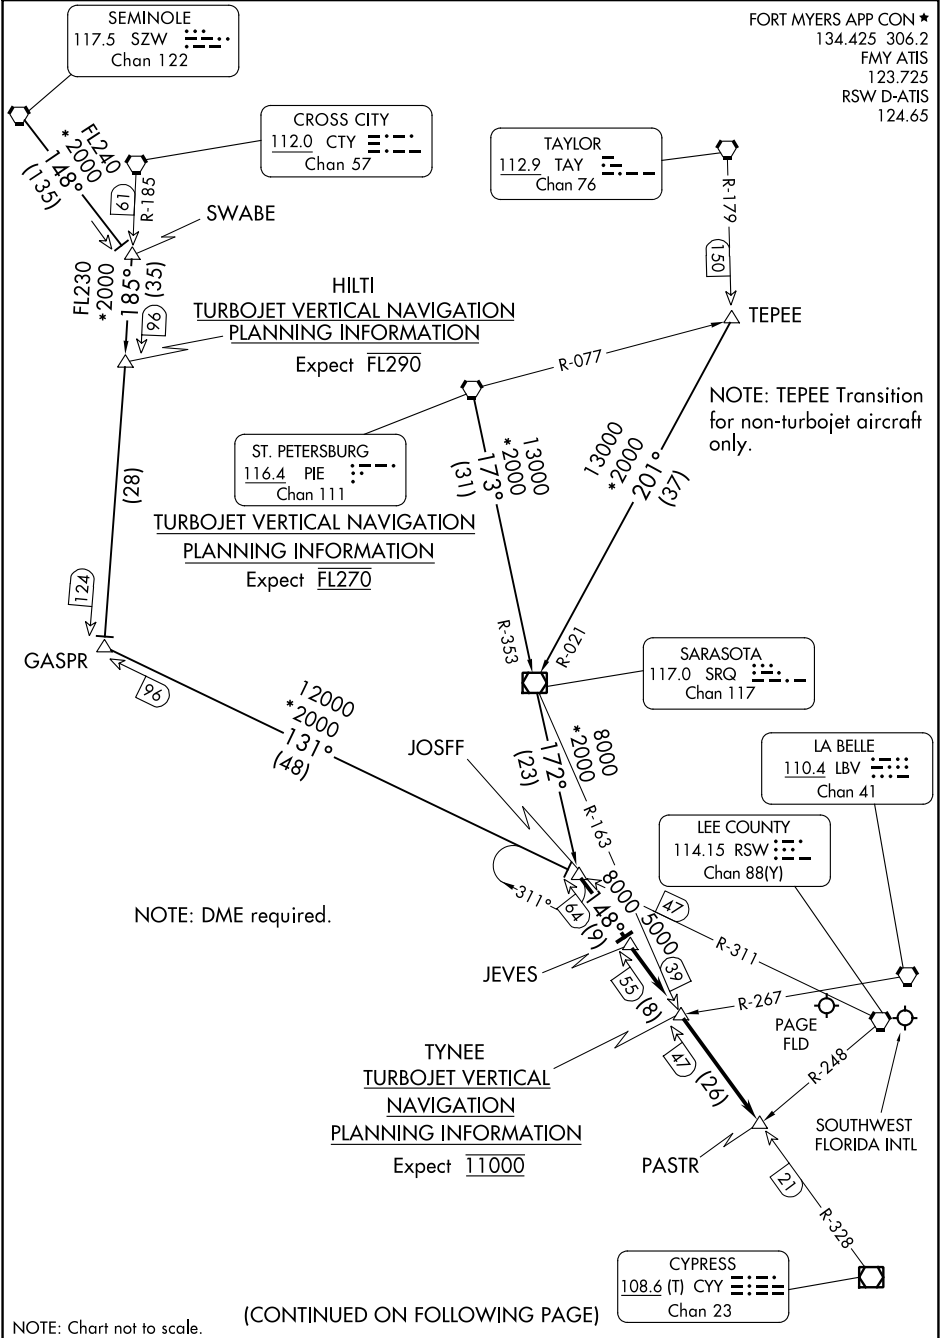

JOSFF FIVE ARRIVAL

FORT MYERS, FLORIDA

FORT MYERS APP CON ★
 134.425 306.2
 FMY ATIS
 123.725
 RSW D-ATIS
 124.65

SE-3, 13 JUN 2024 to 11 JUL 2024

SE-3, 13 JUN 2024 to 11 JUL 2024

NOTE: Chart not to scale.

(CONTINUED ON FOLLOWING PAGE)

JOSFF FIVE ARRIVAL

FORT MYERS, FLORIDA