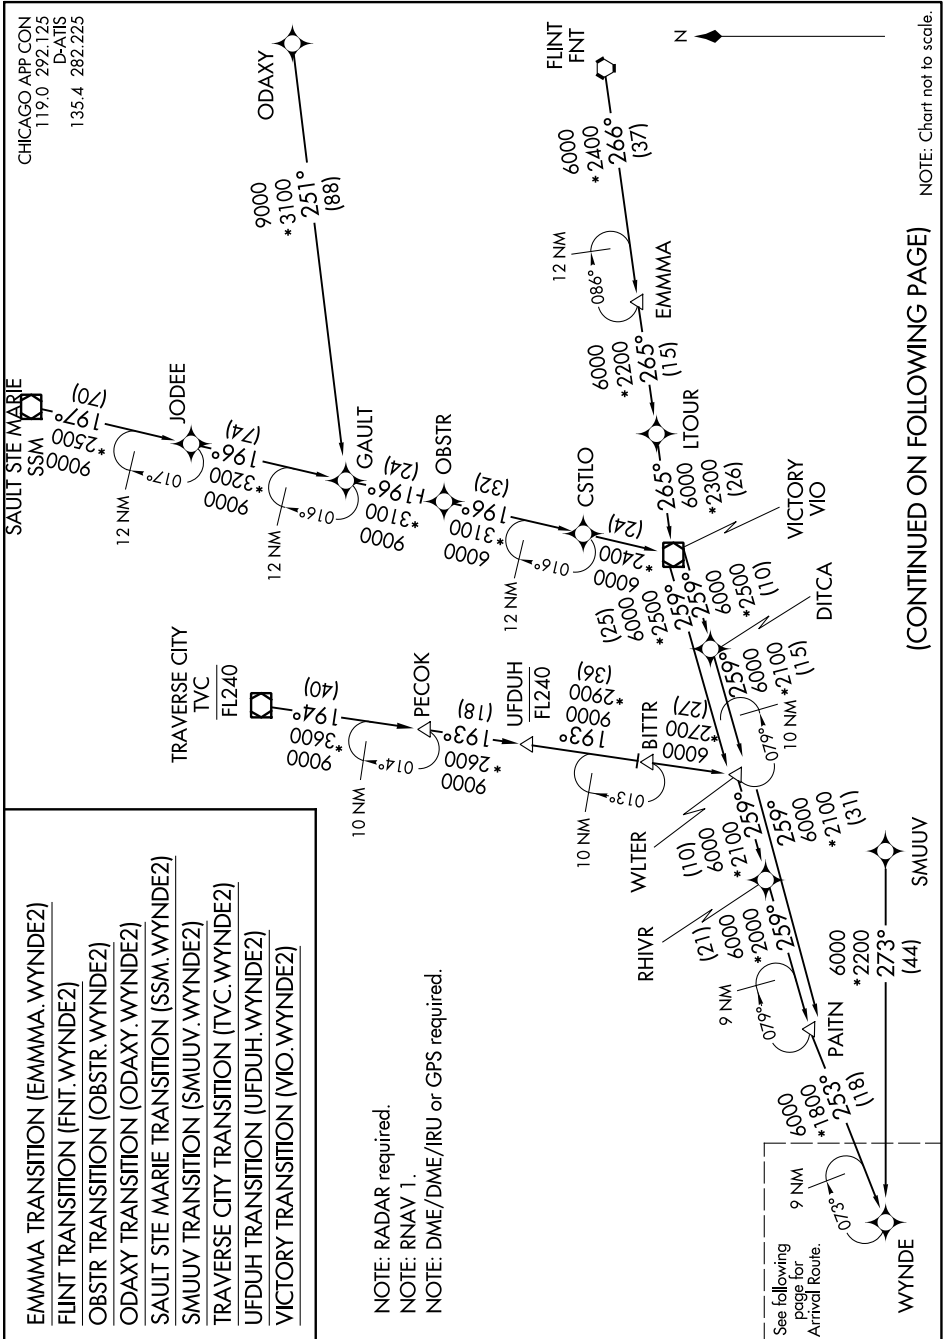

WYNDE TWO ARRIVAL (RNAV) Transition Routes

EC-3, 13 JUN 2024 to 11 JUL 2024

(CONTINUED ON FOLLOWING PAGE)

EC-3, 13 JUN 2024 to 11 JUL 2024

WYNDE TWO ARRIVAL (RNAV) Transition Routes