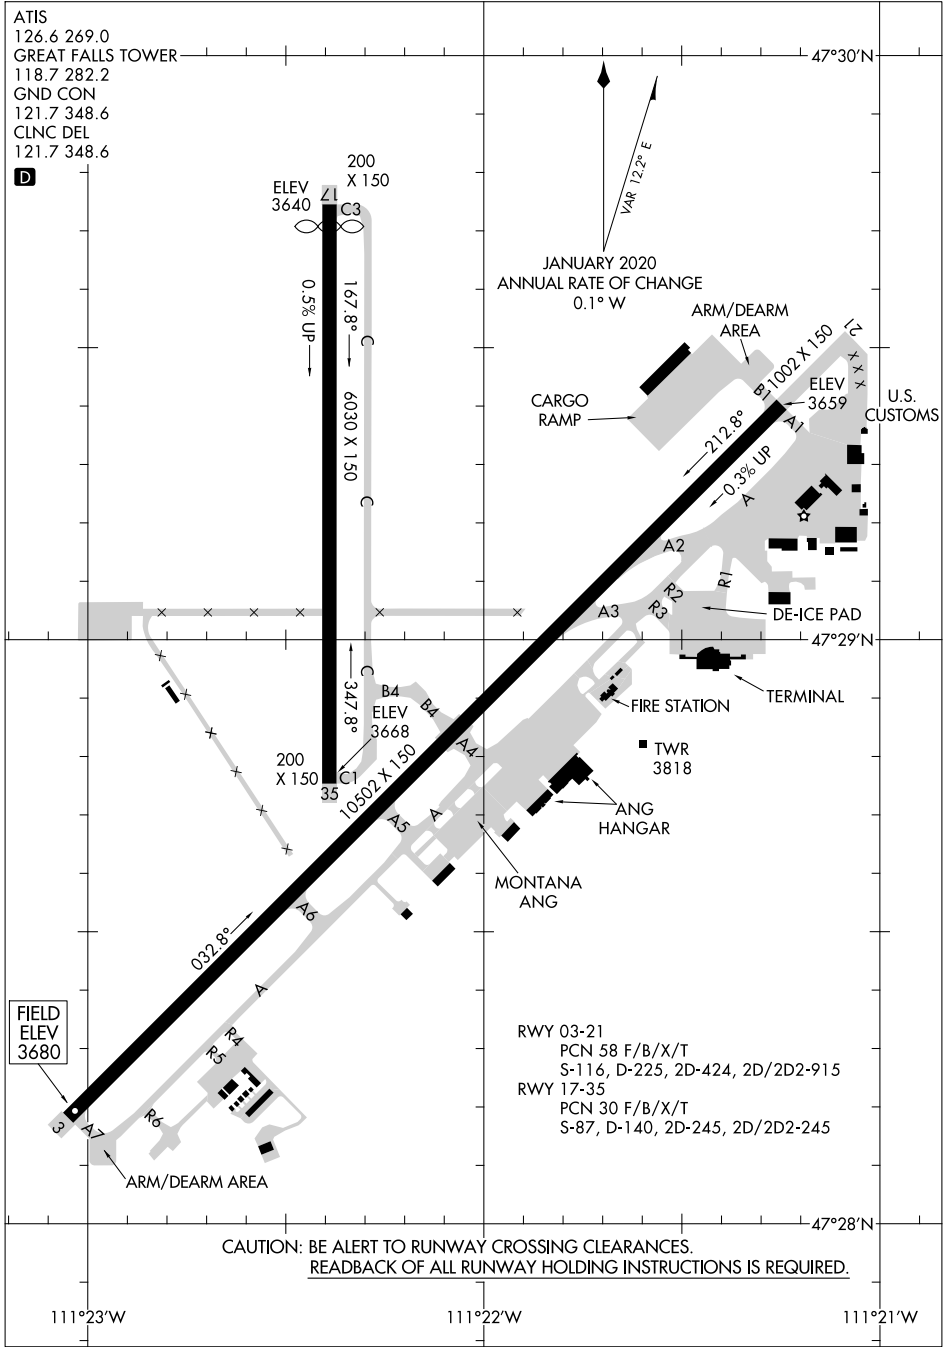

# AIRPORT DIAGRAM

AL-177 (FAA)

## GREAT FALLS INTL (GTF)

GREAT FALLS, MONTANA

ATIS  
 126.6 269.0  
 GREAT FALLS TOWER  
 118.7 282.2  
 GND CON  
 121.7 348.6  
 CLNC DEL  
 121.7 348.6

**D**

NW-1, 13 JUN 2024 to 11 JUL 2024

NW-1, 13 JUN 2024 to 11 JUL 2024

# AIRPORT DIAGRAM

23334

GREAT FALLS, MONTANA